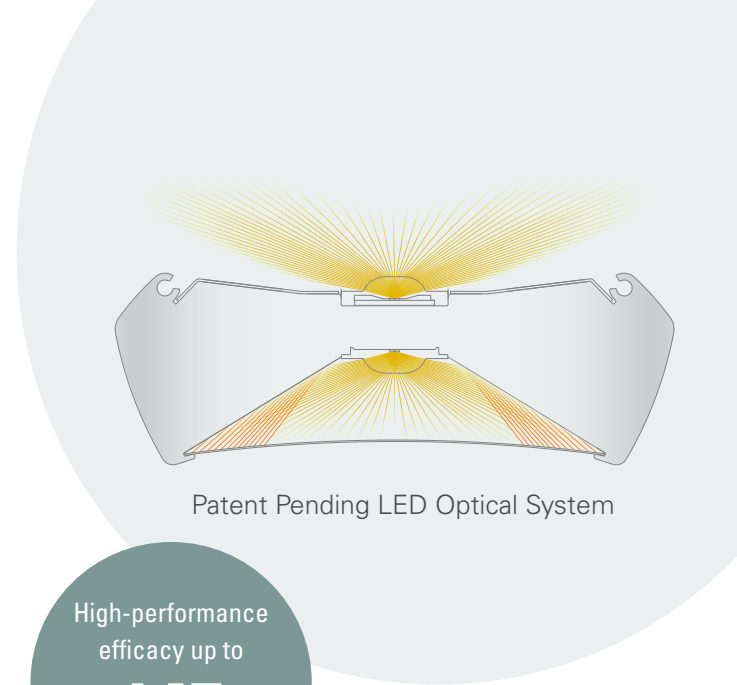

The definition of seamless, in lighting design.

Watch creativity unravel

Say goodbye to lens gaps and breaks in illumination common in traditional linear runs. With Continua, seamless illumination is possible with a proprietary flexible continuous roll lens that won't ripple or bow over long lengths. The result is high quality uniform illumination along the entire run length for a truly unique aesthetic.

Corridor
CTA-F-7525-20L830
75% Up / 25% Down
2000lms (500 lms per ft)
Power Density: 0.3 W / Ft²

Go further with excellent optical control

The Continua features precision engineered optical control to create optimal light distributions.

Uplight – wide smooth batwing distribution enables broader row spacing with the potential to use less fixtures while achieving the target illumination.

Downlight – optically optimized to reduce overall fixture height while creating soft uniform illumination on the diffuse lens below.

High-performance efficacy up to
147
lumens per watt

Choose from a full range of direct/indirect distributions or specify a custom distribution.

- 75% ↑ 25% ↓
- 50% ↑ 50% ↓
- 25% ↑ 75% ↓
- 0% ↑ 100% ↓
- ▶ Specify ↑↓