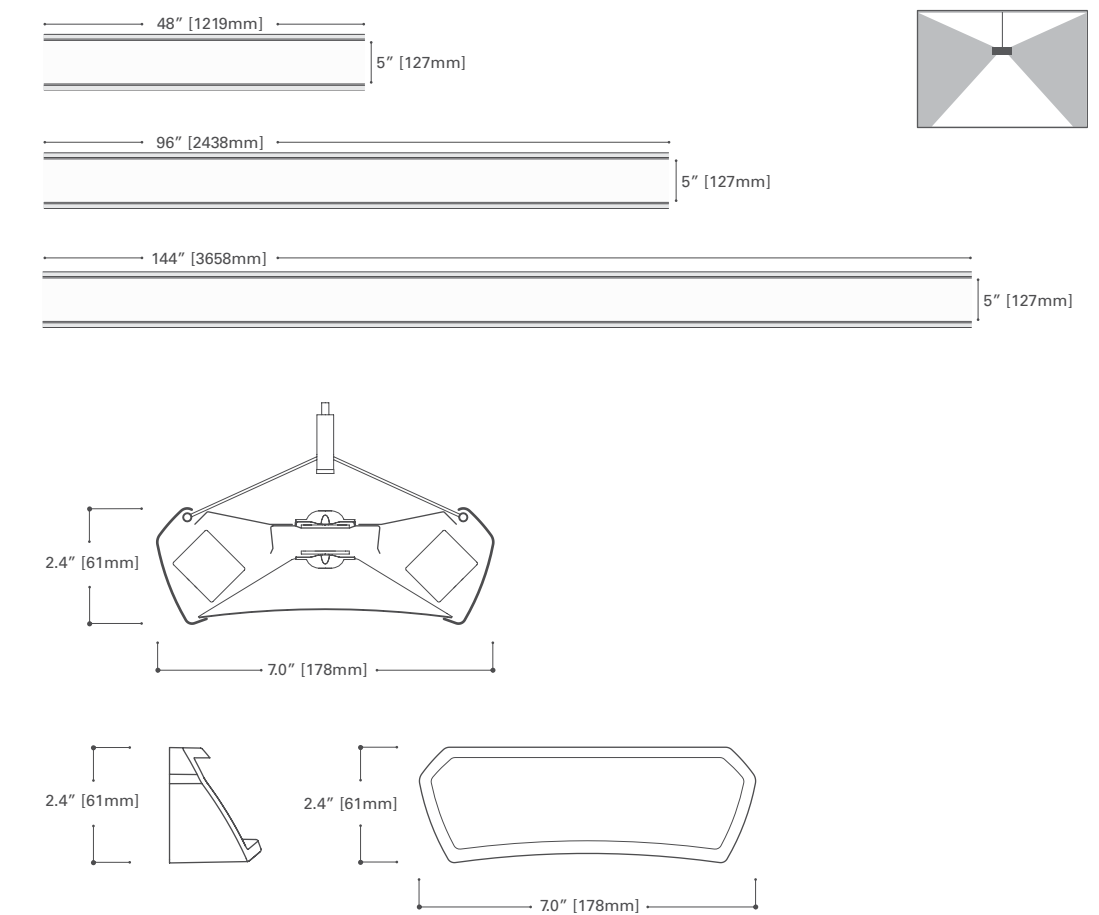

† Not all distributions available. Consult factory for more details.
*Specifications and dimensions subject to change without notice. Please refer to product specification sheet for the most updated technical data.
**Consult factory for runs bigger than 100'.