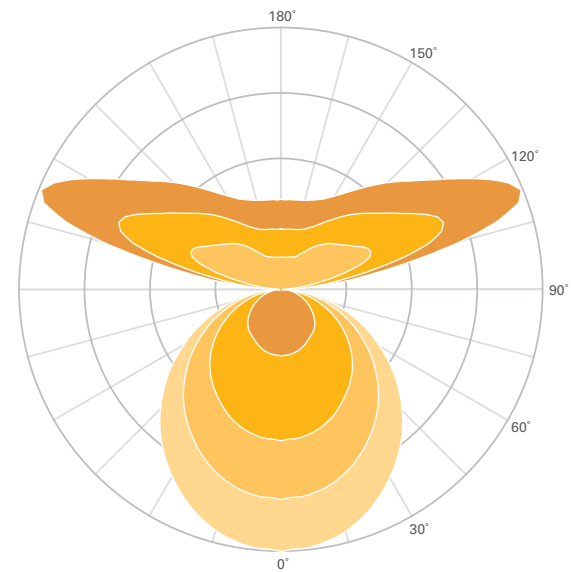

Corridor
CTA-F-7525-20L830
75% Up / 25% Down
2000lms (500 lms per ft)
Power Density: 0.3 W / Ft²

Go further with excellent optical control

The Continua features precision engineered optical control to create optimal light distributions.

High-performance efficacy up to
147
lumens per watt

Choose from a full range of direct/indirect distributions or specify a custom distribution.

- 75% ↑ 25% ↓
- 50% ↑ 50% ↓
- 25% ↑ 75% ↓
- 0% ↑ 100% ↓
- ▶ Specify ↑↓