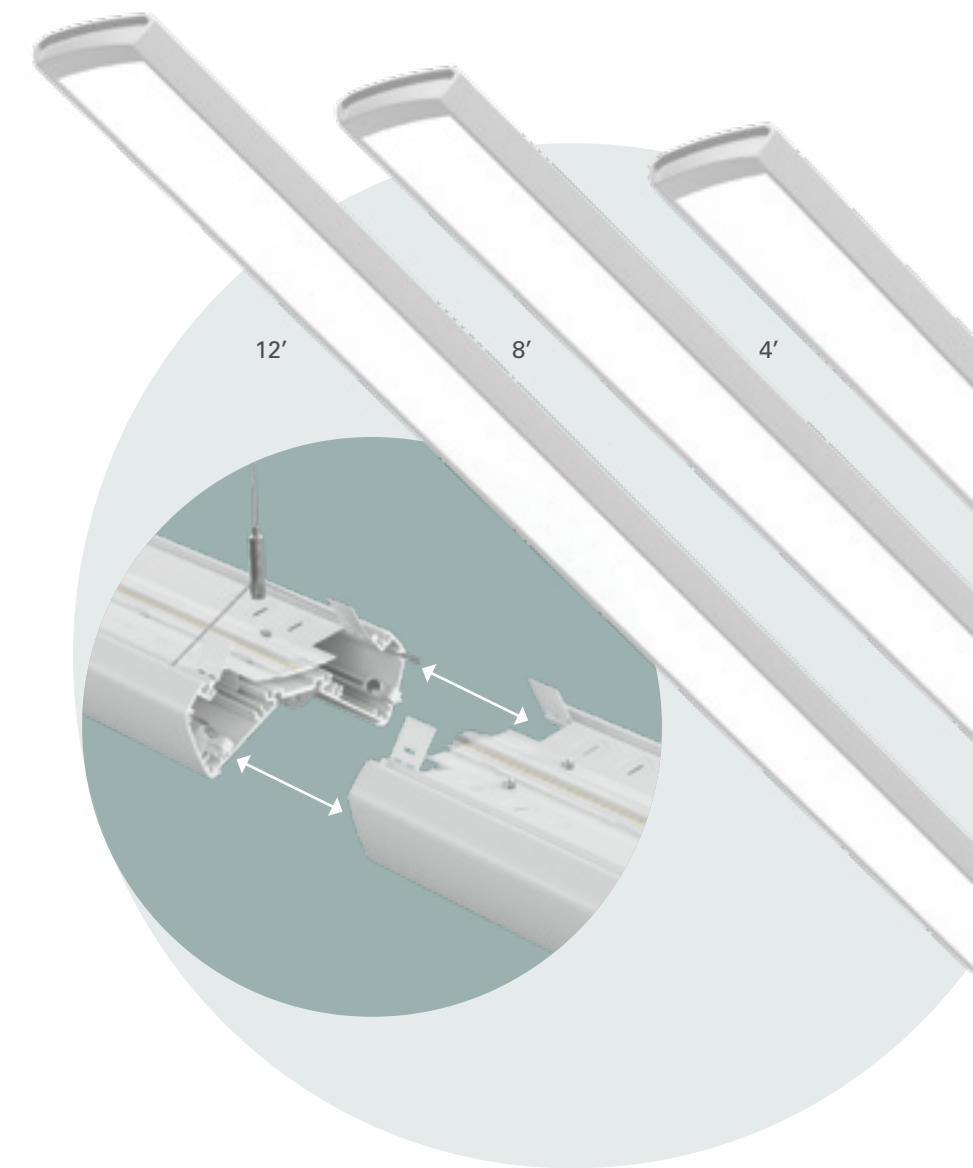

Uplight – wide smooth batwing distribution enables broader row spacing with the potential to use less fixtures while achieving the target illumination.

Downlight – optically optimized to reduce overall fixture height while creating soft uniform illumination on the diffuse lens below.

Continua's unique design puts the focus on the continuous seamless line of light. Measuring only 2.4" tall by 7" wide, the luminous surface area is maximized on the bottom aperture for a clean aesthetic with minimal lines. Despite its compact size, the Continua utilizes integral LED drivers, emergency battery packs, and sensors to make it easier to specify and install.

Installation versatility

Installation time is minimized with the use of Corelite's modular section design, through wiring, and simple joining features.

- 4', 8', 12' simple building blocks to create longer runs.
- Complex wiring is achievable while keeping power feeds to a minimum.
- Joining fixtures is quick and provides a ridged and tight connection.
- Navigate existing ceiling obstructions with variable mounting locations.
- Integral drivers and continuous through wiring allows for a single power feed connection up to 150ft (277V).
- The 12 ft. unit advantage – Reduce time and labor costs during installation with 33% fewer fixtures, joint connections, and mounting points compared to 8 ft. unit max.