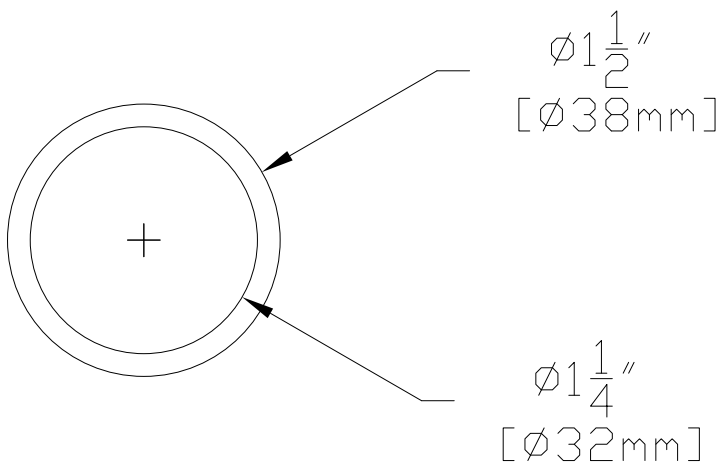

LENS:

-37.8mm x 2.8mm x 3.75in CLEAR TEMPERED GLASS (STANDARD)

-37.8mm x 2.8mm x 3.75in FROSTED GLASS

SIDE VIEW WITH DIMENSIONS

TOP VIEW WITH DIMENSIONS

		CopperMoon PATH LIGHTS GLASS 9020	
901 3rd AVE. WEST POINT, GA. 31833 1.800.727.5483 www.coppermoon.com			
SIZE A	DRAWN BY: CRAIG SANDERS	CLASSIFICATION:	DATE: 07/09/2021