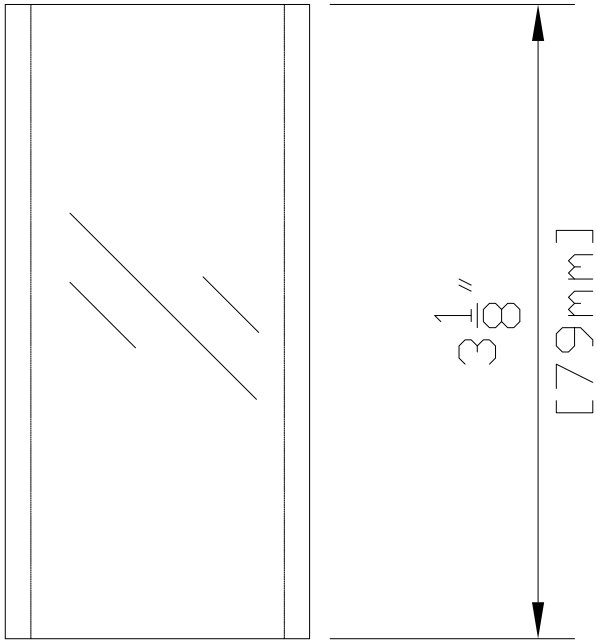

LENS:

-37.8mm x 2.8mm x 3.75in CLEAR TEMPERED GLASS (STANDARD)

-37.8mm x 2.8mm x 3.75in FROSTED GLASS

SIDE VIEW WITH DIMENSIONS

TOP VIEW WITH DIMENSIONS

		CopperMoon PATH LIGHTS GLASS 9020	
901 3rd AVE. WEST POINT, GA. 31833 1.800.727.5483 www.coppermoon.com			
SIZE A	DRAWN BY: CRAIG SANDERS	CLASSIFICATION:	DATE: 07/09/2021