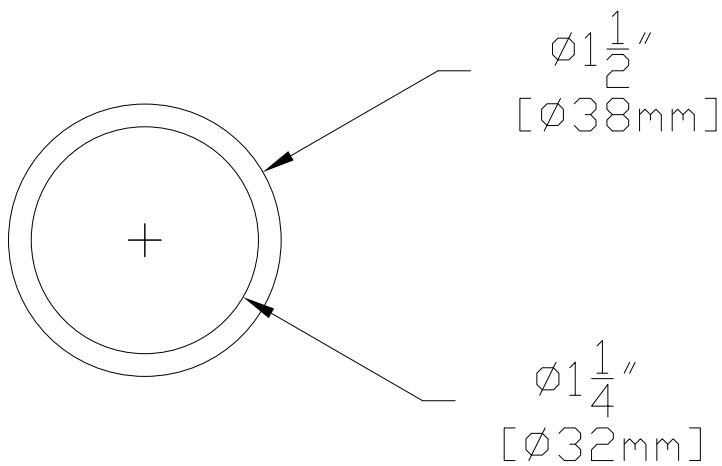

LENS:

-37.8mm x 2.8mm x 3.75in CLEAR TEMPERED GLASS (STANDARD)

-37.8mm x 2.8mm x 3.75in FROSTED GLASS

SIDE VIEW WITH DIMENSIONS

TOP VIEW WITH DIMENSIONS

		CopperMoon PATH LIGHTS GLASS CM.730/750	
901 3rd AVE. WEST POINT, GA. 31833 1.800.727.5483 www.coppermoon.com			
SIZE A	DRAWN BY: CRAIG SANDERS	CLASSIFICATION:	DATE: 07/09/2021