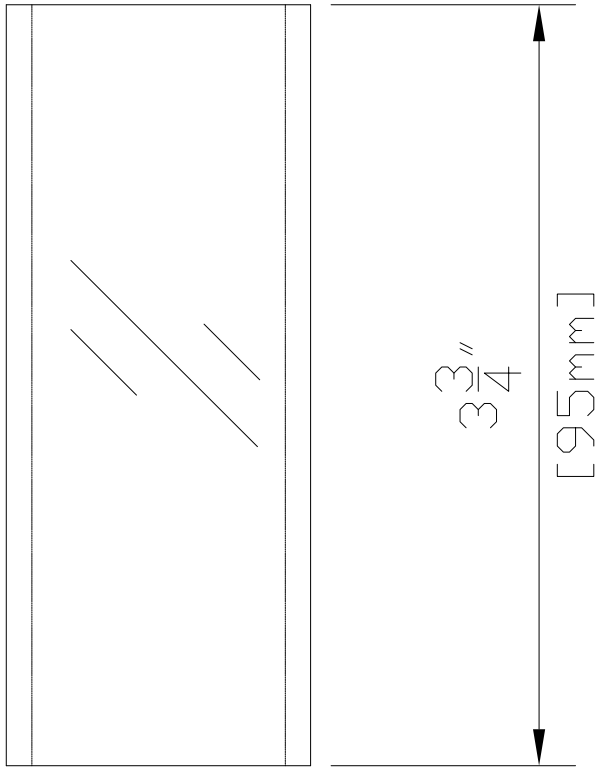

LENS:

-37.8mm x 2.8mm x 3.75in CLEAR TEMPERED GLASS (STANDARD)

-37.8mm x 2.8mm x 3.75in FROSTED GLASS

SIDE VIEW WITH DIMENSIONS

TOP VIEW WITH DIMENSIONS

		CopperMoon PATH LIGHTS GLASS CM.730/750	
901 3rd AVE. WEST POINT, GA. 31833 1.800.727.5483 www.coppermoon.com			
SIZE A	DRAWN BY: CRAIG SANDERS	CLASSIFICATION:	DATE: 07/09/2021