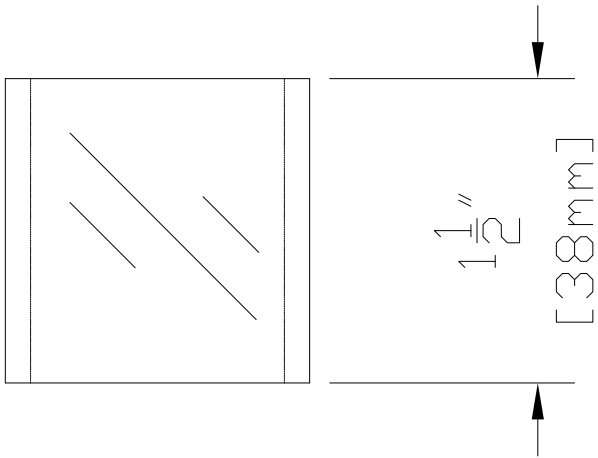

LENS:

-37.8mm x 2.8mm x 3.75in CLEAR TEMPERED GLASS (STANDARD)

-37.8mm x 2.8mm x 3.75in FROSTED GLASS

SIDE VIEW WITH DIMENSIONS

TOP VIEW WITH DIMENSIONS

901 3rd AVE.
WEST POINT, GA. 31833
1.800.727.5483
www.coppermoon.com

CopperMoon PATH LIGHTS
GLASS 4012

SIZE A	DRAWN BY: CRAIG SANDERS	CLASSIFICATION:	DATE: 07/09/2021
-----------	----------------------------	-----------------	------------------