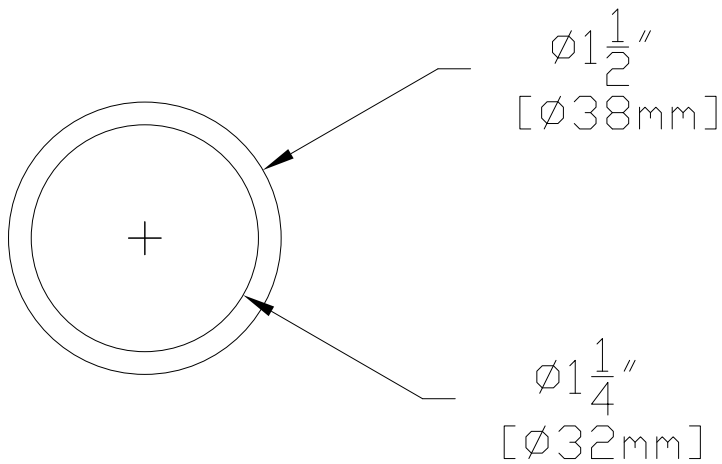

LENS:

-37.8mm x 2.8mm x 3.75in CLEAR TEMPERED GLASS (STANDARD)

-37.8mm x 2.8mm x 3.75in FROSTED GLASS

SIDE VIEW WITH DIMENSIONS

TOP VIEW WITH DIMENSIONS

901 3rd AVE.
WEST POINT, GA. 31833
1.800.727.5483
www.coppermoon.com

CopperMoon PATH LIGHTS
GLASS 4012

SIZE A	DRAWN BY: CRAIG SANDERS	CLASSIFICATION:	DATE: 07/09/2021
-----------	----------------------------	-----------------	------------------