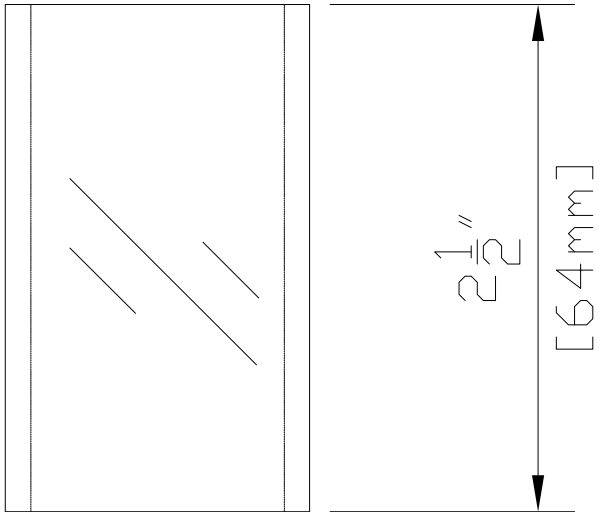

LENS:

-37.8mm x 2.8mm x 3.75in CLEAR TEMPERED GLASS (STANDARD)

-37.8mm x 2.8mm x 3.75in FROSTED GLASS

SIDE VIEW WITH DIMENSIONS

TOP VIEW WITH DIMENSIONS

		CopperMoon PATH LIGHTS GLASS 300	
901 3rd AVE. WEST POINT, GA. 31833 1.800.727.5483 www.coppermoon.com			
SIZE A	DRAWN BY: CRAIG SANDERS	CLASSIFICATION:	DATE: 07/09/2021