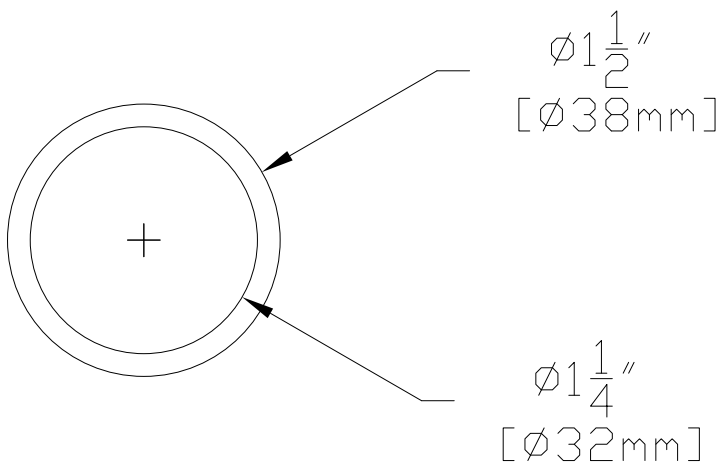

LENS:

-37.8mm x 2.8mm x 3.75in CLEAR TEMPERED GLASS (STANDARD)

-37.8mm x 2.8mm x 3.75in FROSTED GLASS

SIDE VIEW WITH DIMENSIONS

TOP VIEW WITH DIMENSIONS

		CopperMoon PATH LIGHTS GLASS 300	
901 3rd AVE. WEST POINT, GA. 31833 1.800.727.5483 www.coppermoon.com			
SIZE A	DRAWN BY: CRAIG SANDERS	CLASSIFICATION:	DATE: 07/09/2021