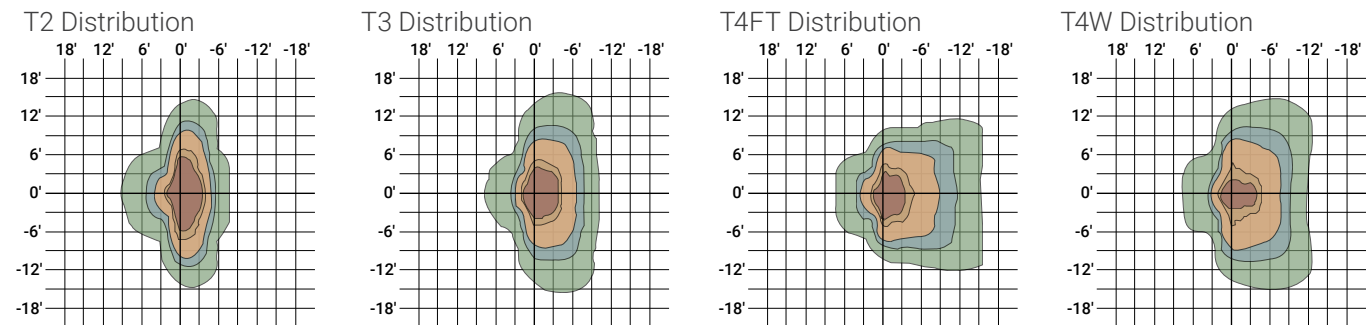

SA PERFORMANCE*

*Commonly used distributions, additional distributions are available, but not illustrated

Product Options / Accessories: