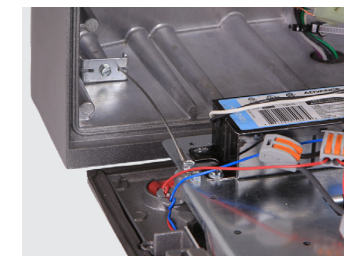

## Product Options / Accessories:

BPC Button Type Photocontrol

4-PIN Twistlock Receptacle

7-PIN Photocontrol Receptacle

Wavelinx Sensor

Thru-Branch Conduit

Emergency Test Button

Surge Protection