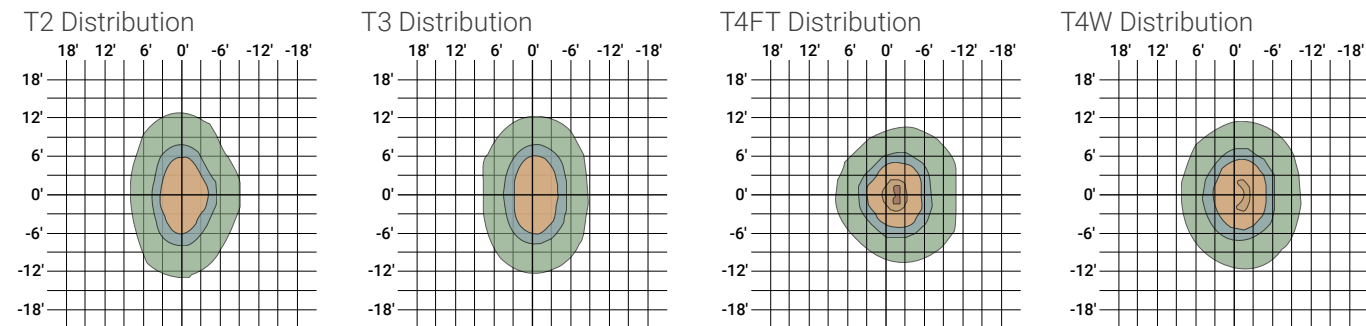

Optical distributions:

VA PERFORMANCE*