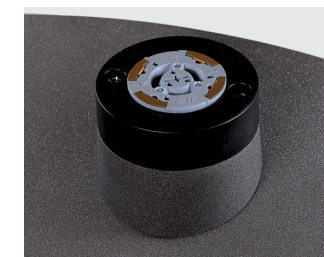

## Product Options / Accessories:

BPC Button Type Photocontrol

4-PIN Twistlock Receptacle

7-PIN Photocontrol Receptacle

Wavelinx Sensor

Thru-Branch Conduit

Emergency Test Button

Surge Protection