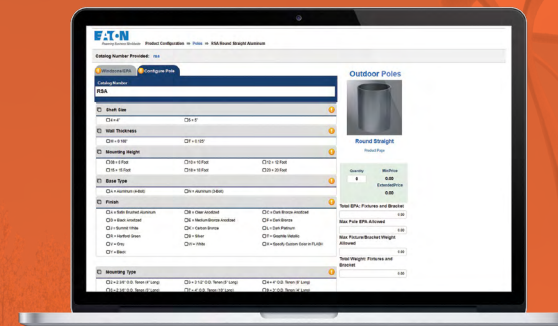

### Take the guesswork out of the equation, for faster order processing and an all-around smooth process

We're among the select few American lighting companies who manufacture poles in-house. This allows for superior quality control and expertly-tailored end products that meet market needs. Our online pole configurator tool can help you select the poles that are right for your project.

## Safe communities & cities start here

LED light fixtures

Integrated video camera

Flexible backhaul options  
(Cellular, Wi-Fi, Ethernet)

Software services

LumenSafe  
simplified integration

Click here for Online Pole Configurator