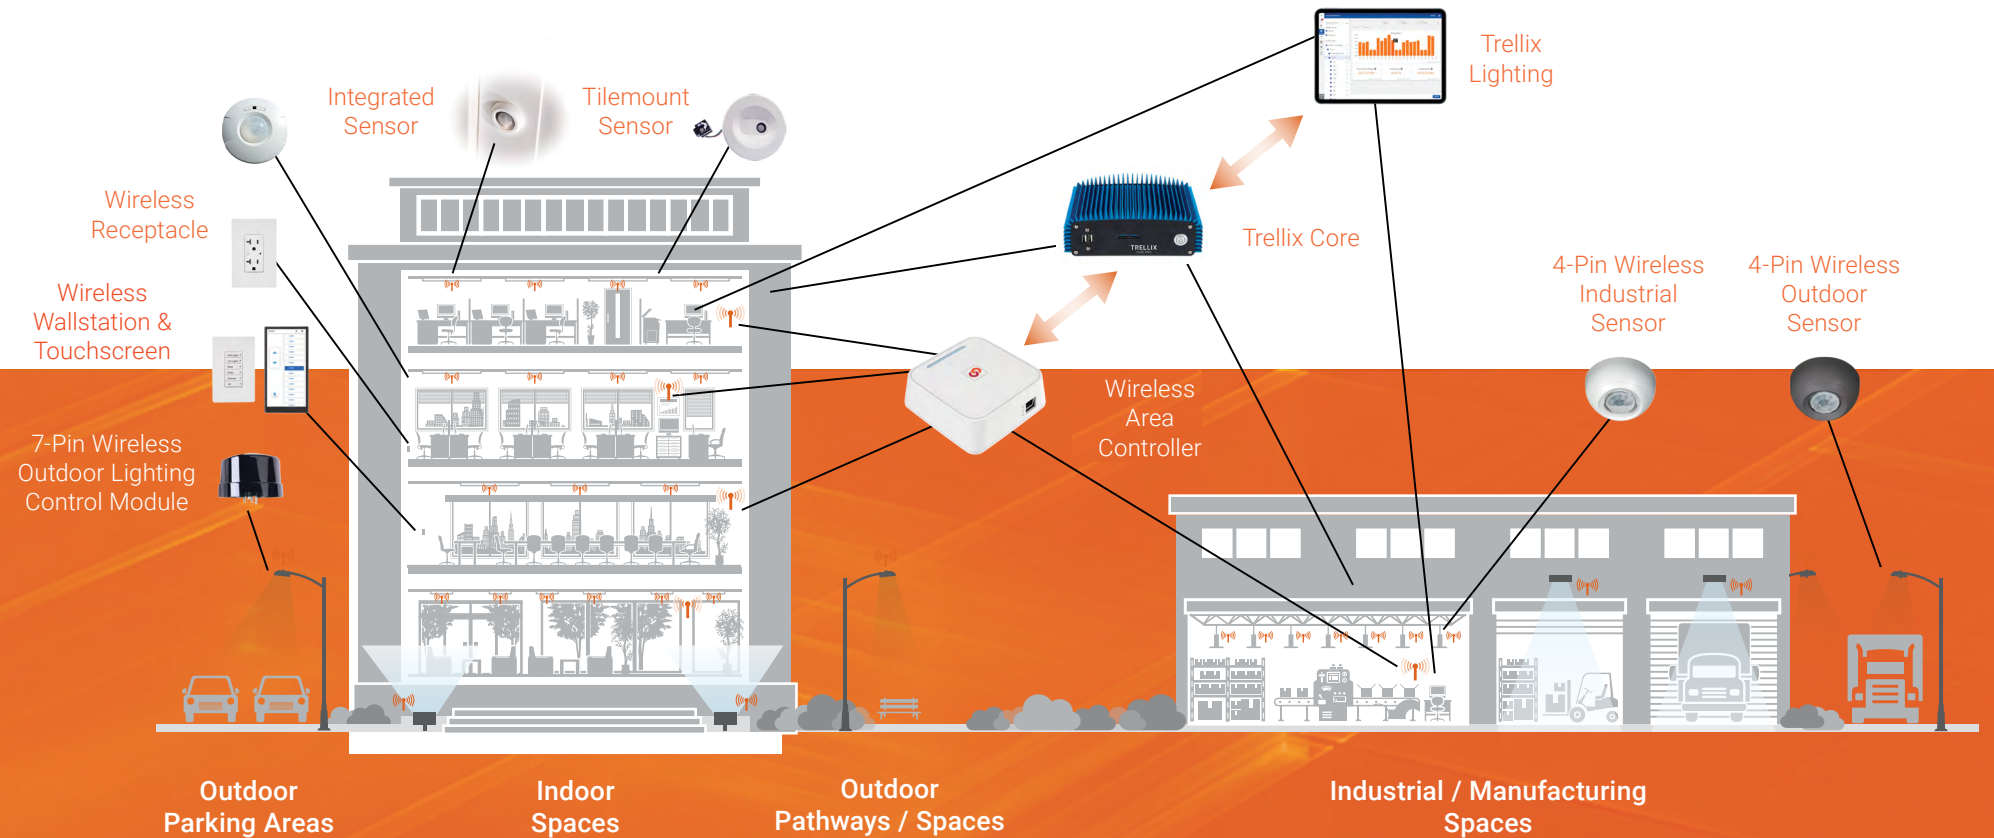

*Shown with Trellix