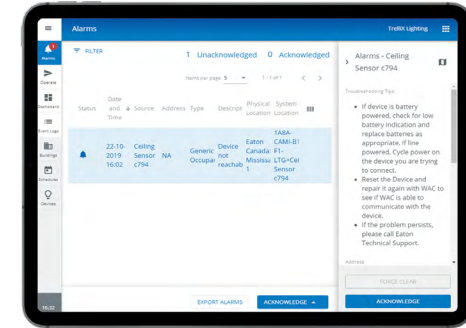

WaveLinx Pro

Create a smart building ecosystem with convenient, out-of-the-box functionality. The Wireless Area Controller is the main component of the WaveLinx Pro wireless connected lighting system, coordinating between the WaveLinx Pro mobile app and your WaveLinx Pro enabled fixtures and devices. It's remarkably simple to set up and program (without the need for an IT network). Patent-pending code commissioning features also reduce commissioning times by 40%.