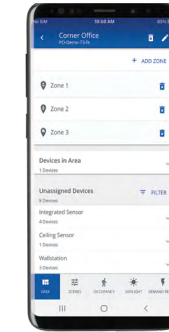

WaveLinx Pro

Create a smart building ecosystem with convenient, out-of-the-box functionality. The Wireless Area Controller is the main component of the WaveLinx Pro wireless connected lighting system, coordinating between the WaveLinx Pro mobile app and your WaveLinx Pro enabled fixtures and devices. It's remarkably simple to set up and program (without the need for an IT network). Patent-pending code commissioning features also reduce commissioning times by 40%.