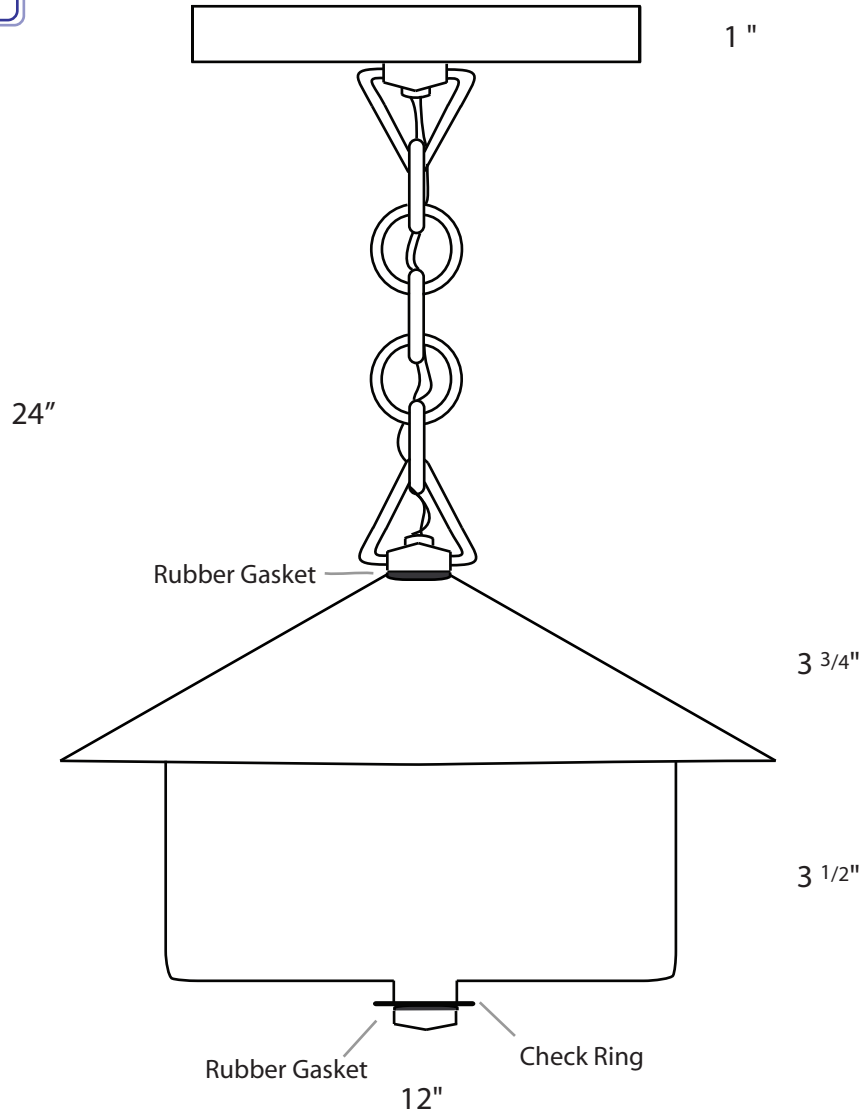

COE STUDIOS

ARCHITECTURAL LIGHTING

Side View

COE STUDIOS ARCHITECTURAL LIGHTING

MODEL : HANGING ENTRYWAY MODEL # : HL-EN

FINISH : DARK BROWN PATINA LAMPING : A19 SCREW BASE

MATERIAL : SOLID BRONZE MAX WATTAGE : 150W

NOTES :

Please specify clear or frosted glass. Sixteen inches of chain is provided and can be modified to any length.