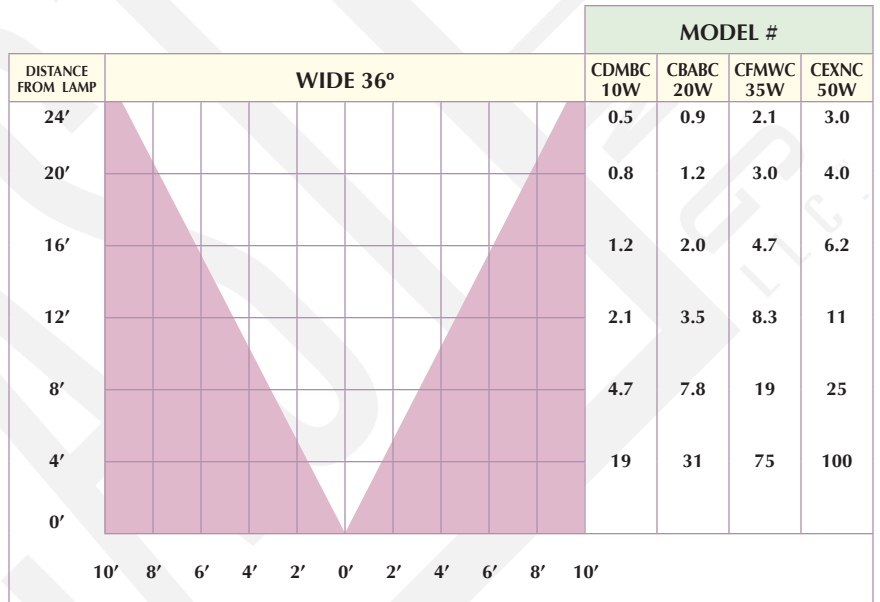

CAST MR-16 Photometrics