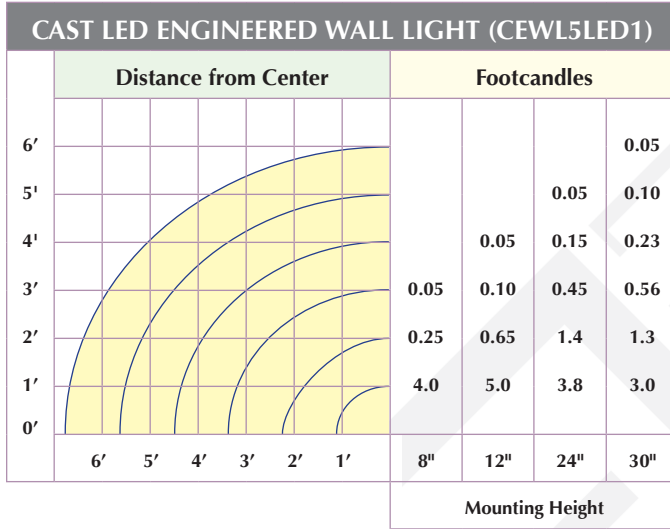

Mounting Height

CAST ENGINEERED WALL LIGHT (CEWL5CB)

Distance from Center	Footcandles			
	8"	12"	24"	30"
6'				0.03
5'			0.05	0.04
4'	0.05	0.1	0.1	0.1
3'	0.05	0.1	0.3	0.3
2'	0.2	0.4	0.8	0.8
1'	3.5	3.0	2.2	1.2

Mounting Height

CAST PATH LIGHTS

Distance from Center	CCH1CB	CCH2CB	CCH5CB	CMU1CB	CMU2CB	CNO1CB	CSA1CB
	8'						
6'	0.1	0.1		0.1	0.1	0.1	0.3
4'	0.3	0.5	0.1	0.2	0.5	0.2	0.9
2'	2	2.4	0.5	2	3	2	5.4

CAST Fixture Photometrics