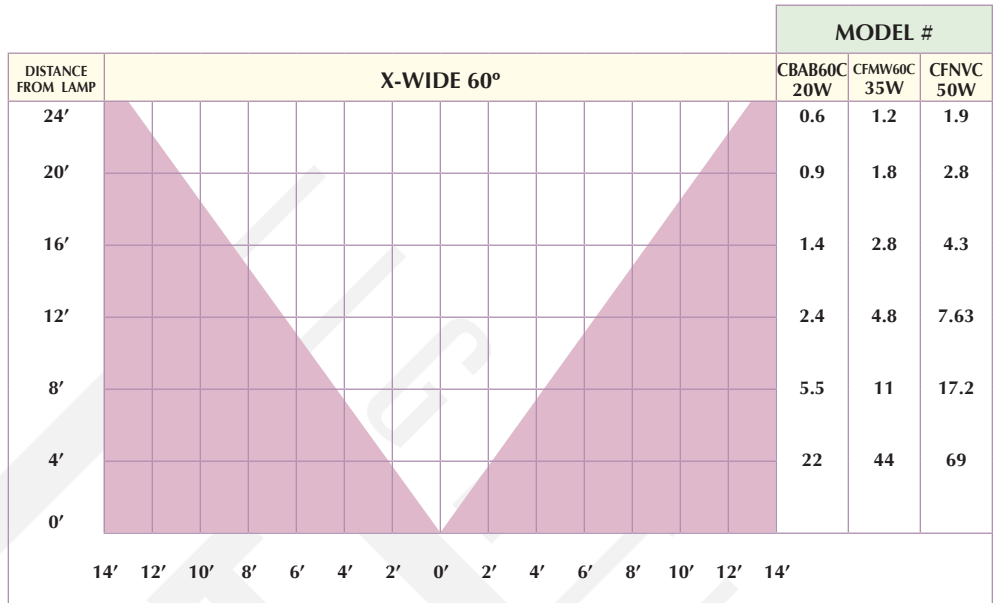

CAST MR-16 Photometrics