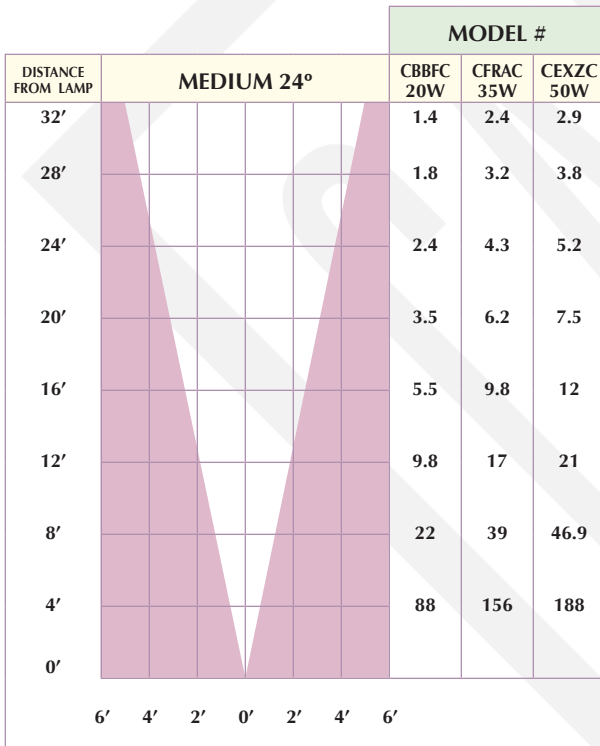

CAST Fixture Photometrics

CAST DECK LIGHT (CDL1CB)

FOOTCANDLES AT 24" ABOVE GRADE

Distance from Center	Footcandles	
	10W	20W
4'	.05	
3'	0.1	0.2
2'	0.3	0.7
1'	1.2	2.8

FOOTCANDLES AT 36" ABOVE GRADE

Distance from Center	Footcandles	
	10W	20W
4'	.05	
3'	0.05	0.1
2'	0.1	0.3
1'	0.4	0.9
0'	0.8	1.6

CAST SAVANNAH DECK LIGHT (CDL2CB)

FOOTCANDLES AT 24" ABOVE GRADE

Distance from Center	Footcandles	
	10W	20W
4'	.05	.1
3'	0.2	0.5
2'	1.0	2.3
1'	2.8	6.5

FOOTCANDLES AT 36" ABOVE GRADE

Distance from Center	Footcandles	
	10W	20W
4'	.05	.1
3'	0.1	0.2
2'	0.4	0.9
1'	0.8	1.9
0'	1.2	2.8

Mounting Height

CAST PATH LIGHTS

Distance from Center	CCH1CB	CCH2CB	CCH5CB	CMU1CB	CMU2CB	CNO1CB	CSA1CB
	8'						
6'	0.1	0.1		0.1	0.1	0.1	0.3
4'	0.3	0.5	0.1	0.2	0.5	0.2	0.9
2'	2	2.4	0.5	2	3	2	5.4

CAST Fixture Photometrics

CAST PAR36 Photometrics

CAST PAR36 Photometrics (cont.)

CAST MR-16 Photometrics

CAST MR-11 Photometrics