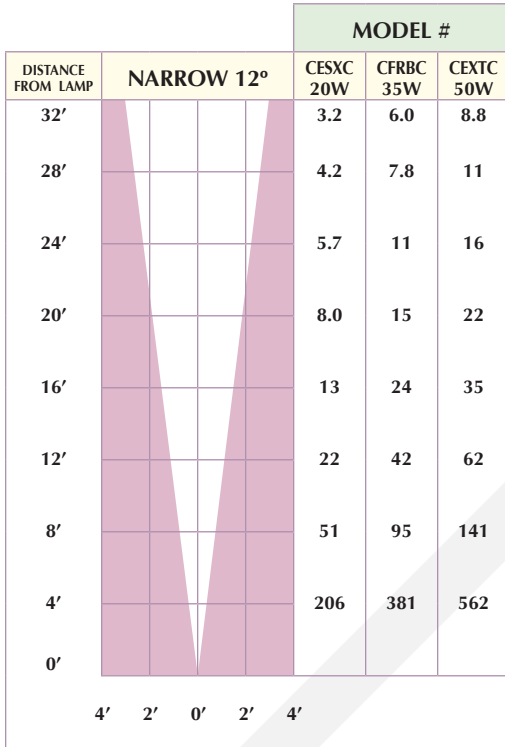

CAST Fixture Photometrics

CAST DECK LIGHT (CDL1CB)

FOOTCANDLES AT 24" ABOVE GRADE

Distance from Center	Footcandles	
	10W	20W
4'	.05	
3'	0.1	0.2
2'	0.3	0.7
1'	1.2	2.8

FOOTCANDLES AT 36" ABOVE GRADE

Distance from Center	Footcandles	
	10W	20W
4'	.05	
3'	0.05	0.1
2'	0.1	0.3
1'	0.4	0.9
0'	0.8	1.6

CAST SAVANNAH DECK LIGHT (CDL2CB)

FOOTCANDLES AT 24" ABOVE GRADE

Distance from Center	Footcandles	
	10W	20W
4'	.05	.1
3'	0.2	0.5
2'	1.0	2.3
1'	2.8	6.5

FOOTCANDLES AT 36" ABOVE GRADE

Distance from Center	Footcandles	
	10W	20W
4'	.05	.1
3'	0.1	0.2
2'	0.4	0.9
1'	0.8	1.9
0'	1.2	2.8

Mounting Height

CAST ENGINEERED WALL LIGHT (CEWL5CB)

Distance from Center	Footcandles			
	8"	12"	24"	30"
6'				0.03
5'			0.05	0.04
4'	0.05	0.1	0.1	0.1
3'	0.05	0.1	0.3	0.3
2'	0.2	0.4	0.8	0.8
1'	3.5	3.0	2.2	1.2

CAST PAR36 Photometrics

CAST PAR36 Photometrics (cont.)

CAST MR-16 Photometrics

CAST MR-11 Photometrics