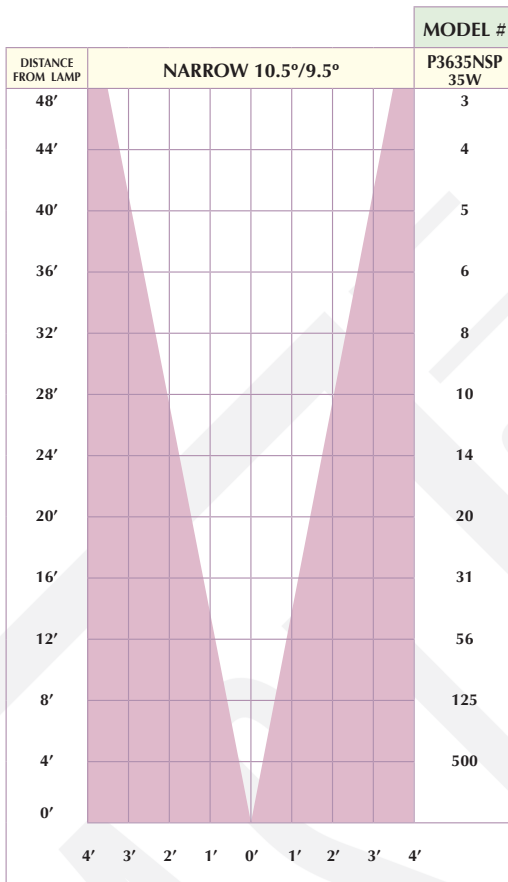

CAST PAR36 Photometrics