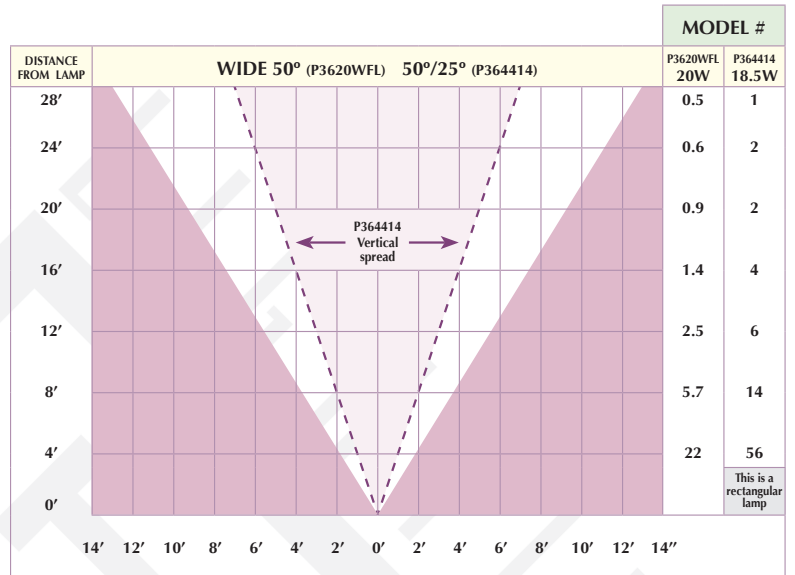

CAST PAR36 Photometrics (cont.)