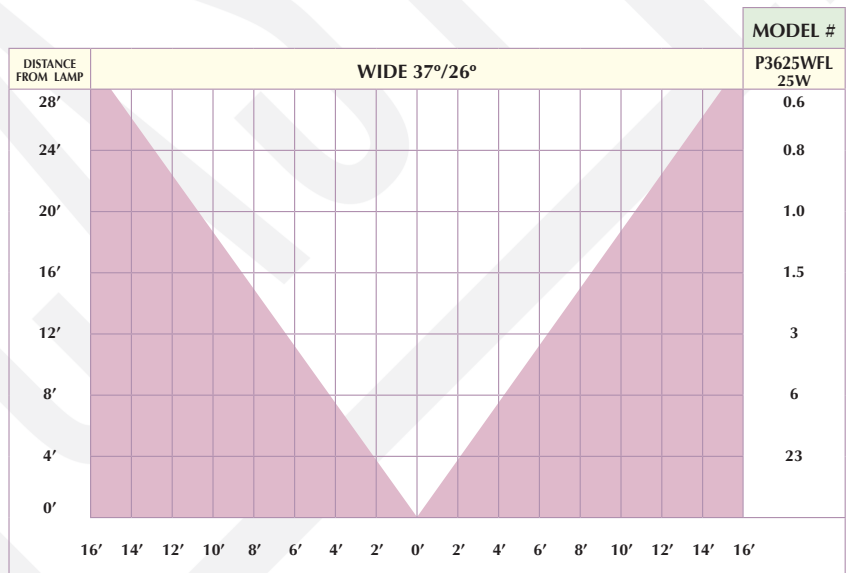

CAST PAR36 Photometrics