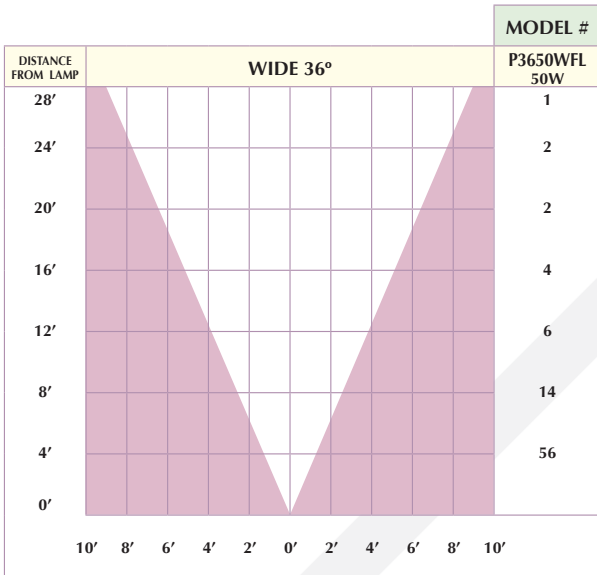

CAST PAR36 Photometrics (cont.)