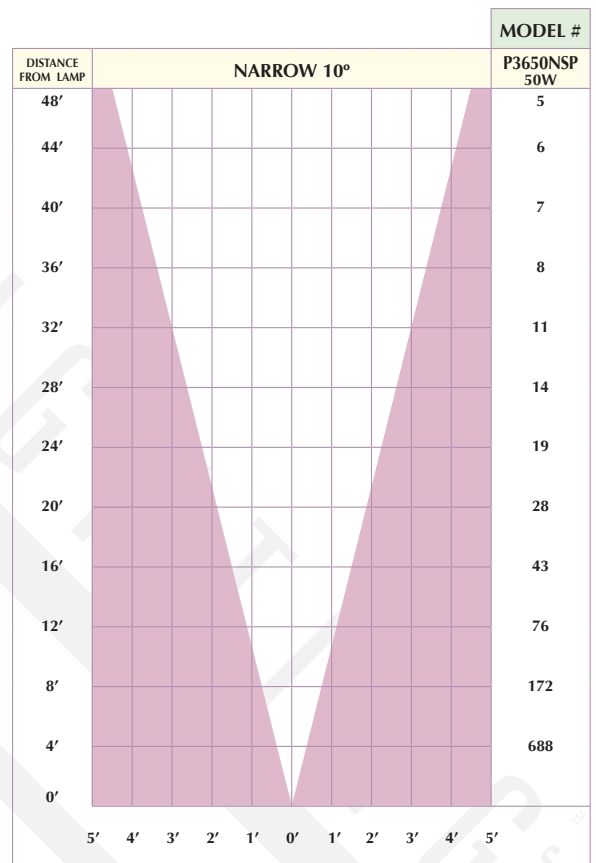

CAST PAR36 Photometrics