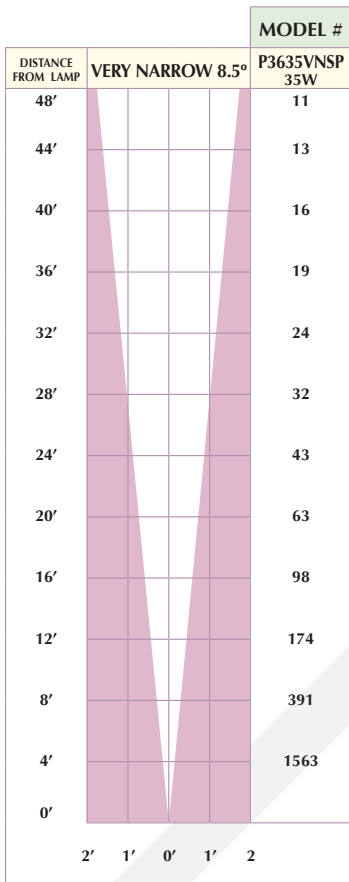

CAST PAR36 Photometrics