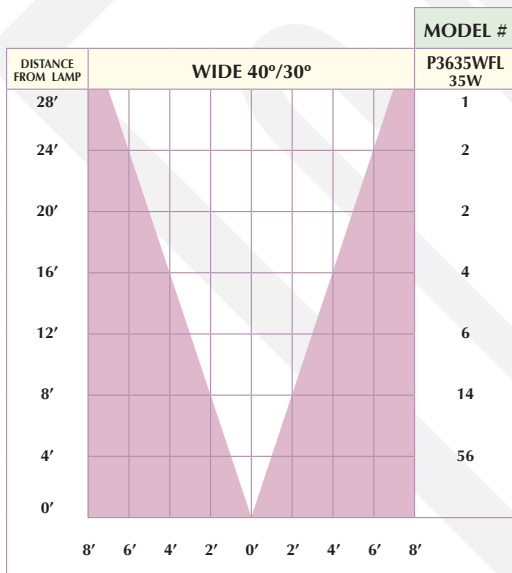

CAST PAR36 Photometrics