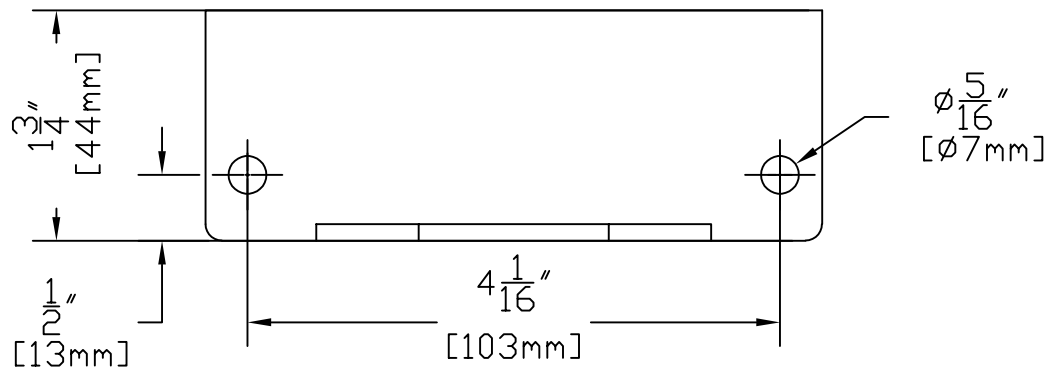

FRONT VIEW

TOP VIEW

 901 3rd AVE. WEST POINT, GA. 31833 1.800.727.5483 www.coppermoon.com		CopperMoon ACCESSORIES CM.GM GUTTER MOUNT	
		SIZE A	DRAWN BY: CRAIG SANDERS