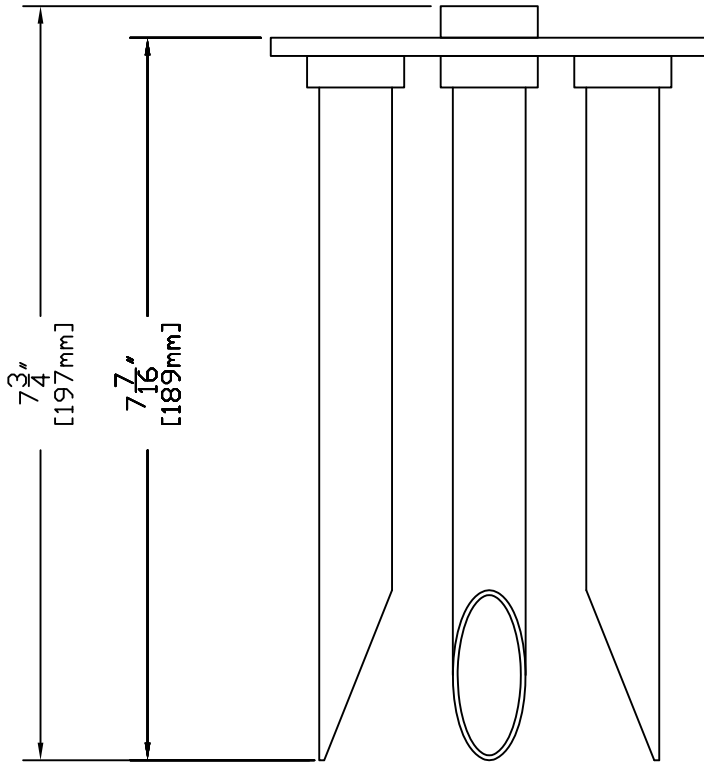

TOP VIEW

SIDE VIEW

901 3rd AVE.
WEST POINT, GA. 31833
1.800.727.5483
www.coppermoon.com

CopperMoon ACCESSORIES
CM.BRASS TRIPOD STAKE

SIZE A	DRAWN BY: CRAIG SANDERS	CLASSIFICATION: ACCESSORIES	DATE: MARCH 03, 2016
-----------	----------------------------	--------------------------------	-------------------------