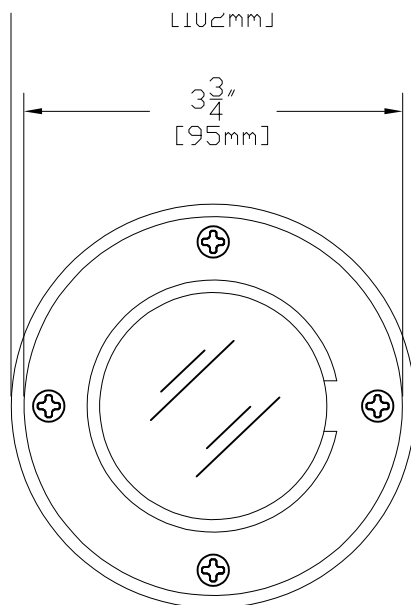

SIDE VIEW WITH DIMENSIONS

CM.910 TOP VIEW

FEATURES:

- Die Cast Brass Housing
- Die Cast Brass Shroud
- High Heat Silicone O-Rings for Water Entry
- Beryllium Socket with 25 ft. 18/3 Power Lead
- Interchangeable Ring or Grate Available

FINISHES:

- Raw Brass
- Antique
- Dark Antique
- Black
- Verde
- Rust

LAMPS:

- 12 Volt MR-16 in 10, 20, 35 & 50 WATTS with a 12, 24, 36 & 60 Degree Spread. (EXCEPTION: 10 Watt Only Available in 32 Degree Spread)
- LED MR-16's
- 50 Watt Maximum

LENS:

- 8 mm Soda Lime Glass

ACCESSORIES:

- MR-16 Honeycomb Louver
- MR-16 Lamp Clip
- MR-16 Clear Spread Lens
- MR-16 Prismatic Lens
- MR-16 Colored Lens (Ice Blue, Lavender, Amber, MV Green, Red or Rose)
- 25ft. & 50 ft. 16/2 Leads Available

CM.910 SHOWN IN RAW BRASS

CopperMoon AREA & OTHER
CM.910

901 3rd AVE.
WEST POINT, GA. 31833
1.800.727.5483
www.coppermoon.com

SIZE A	DRAWN BY: CRAIG SANDERS	CLASSIFICATION: AREA & OTHER	REV 0 DATE: 05/09/2017
-----------	----------------------------	---------------------------------	---------------------------