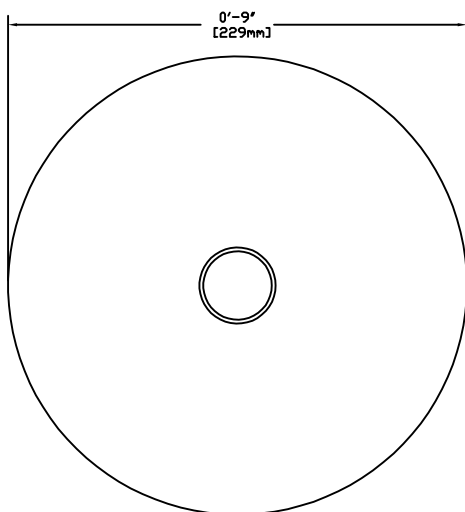

SIDE VIEW WITH DIMENSIONS

TOP VIEW WITH DIMENSIONS

**FEATURES:**

- Solid Copper Top
- Solid Copper Stem
- Machined Brass Fittings
- Porcelain Socket with 4 ft. Lead

**FINISHES:**

- Natural Copper
- Antique
- Dark Antique
- Black
- Verde
- Rust

**LAMPS:**

- 12 Volt, 10 or 20 watt Bi-Pin
- LED Bi-Pin's
- 20 Watt Maximum

**LENS:**

- 37.4mm x 2.8mm x 3.0625in FROSTED TEMPERED GLASS (STANDARD)
- 37.4mm x 2.8mm x 3.0625in CLEAR TEMPERED GLASS

**MOUNTING:**

- Black ABS Ground Stake 8 1/2" Long with Female 1/2" NPT (STANDARD)
- Brass Threaded (Female 1/2" NPT) or Non-Threaded Ground Stake 9 1/2 " Long
- Brass Threaded (Female 1/2" NPT) or Non-Threaded Flush Mount (Deep or Shallow Housing)
- Copper Stem Risers-1" Diameter (Female 1/2" NPT) or 3/4" Diameter (Female 1/2" NPT)
- Available in custom heights