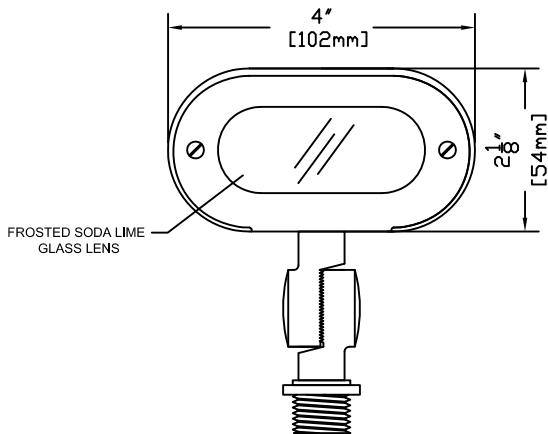

SIDE VIEW WITH ROTATION

FRONT VIEW

SIDE VIEW WITH DIMENSIONS

FEATURES:

- Die Cast Brass Housing
- Die Cast Brass Eyebrow
- Solid Brass Swivel/Stem
- Fish Scale Reflector Shield
- High Heat Silicone O-Ring
- Beryllium Socket with 150 degree High Heat 3ft Lead

FINISHES:

- Raw Brass
- Antique
- Dark Antique
- Black
- Verde
- Rust

LAMPS:

- 12 Volt 10, 20 & 35 watt Bi-Pin
- LED Bi-Pin's
- 35 Watt Maximum

LENS:

- 3mm Frosted Soda Lime Glass (STANDARD)
- 3mm Clear Soda Lime Glass

MOUNTING:

- Black ABS Ground Stake 8 1/2" Long with Female 1/2" NPT (STANDARD)
- Brass Threaded (Female 1/2" NPT) or Non-Threaded Ground Stake 9 1/2 " Long
- Brass Threaded (Female 1/2" NPT) or Non-Threaded Flush Mount (Deep or Shallow Housing)

ACCESSORIES:

- 25ft. & 50 ft. 16/2 Leads Available

SHOWN IN ANTIQUE FINISH

CopperMoon AREA & OTHER
CM.895

901 3rd AVE.
WEST POINT, GA, 31833
1.800.727.5483
www.coppermoon.com

SIZE A	DRAWN BY: CRAIG SANDERS	CLASSIFICATION: DIRECTIONAL	REV 1 DATE: 06/16/2016
-----------	----------------------------	--------------------------------	---------------------------