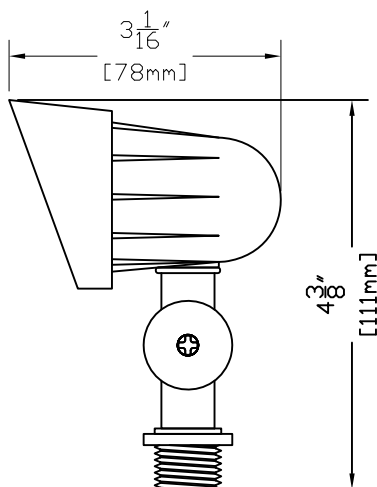

SIDE VIEW WITH ROTATION

FRONT VIEW

SIDE VIEW WITH DIMENSIONS

FEATURES:

- Die Cast Brass Housing
- Die Cast Brass Eyebrow
- Solid Brass Swivel/Stem
- Fish Scale Reflector Shield
- High Heat Silicone O-Ring
- Beryllium Socket with 150 degree High Heat 3ft Lead

FINISHES:

- Raw Brass
- Antique
- Dark Antique
- Black
- Verde
- Rust

LAMPS:

- 12 Volt 10, 20 & 35 watt Bi-Pin
- LED Bi-Pin's
- 35 Watt Maximum

LENS:

- 3mm Frosted Soda Lime Glass (STANDARD)
- 3mm Clear Soda Lime Glass

MOUNTING:

- Black ABS Ground Stake 8 1/2" Long with Female 1/2" NPT (STANDARD)
- Brass Threaded (Female 1/2" NPT) or Non-Threaded Ground Stake 9 1/2 " Long
- Brass Threaded (Female 1/2" NPT) or Non-Threaded Flush Mount (Deep or Shallow Housing)

ACCESSORIES:

- 25ft. & 50 ft. 16/2 Leads Available

SHOWN IN ANTIQUE FINISH

CopperMoon AREA & OTHER
CM.895

901 3rd AVE.
WEST POINT, GA, 31833
1.800.727.5483
www.coppermoon.com

SIZE A	DRAWN BY: CRAIG SANDERS	CLASSIFICATION: DIRECTIONAL	REV 1 DATE: 06/16/2016
-----------	----------------------------	--------------------------------	---------------------------