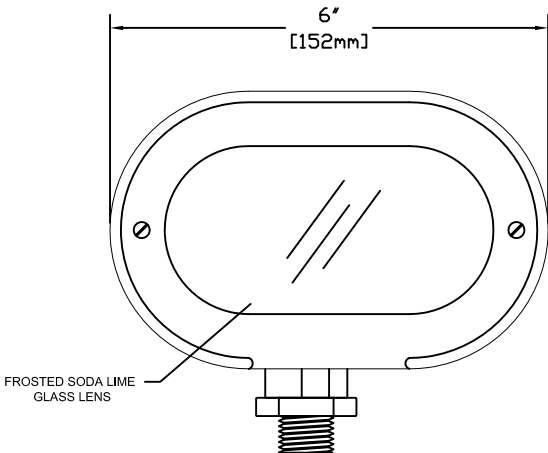

SIDE VIEW WITH ROTATION

FRONT VIEW

SIDE VIEW WITH DIMENSIONS

FEATURES:

- Die Cast Brass Housing
- Die Cast Brass Eyebrow
- Solid Brass Swivel/Stem
- Fish Scale Reflector Shield
- High Heat Gasket
- Beryllium Socket with 3.5ft 18/2 Power Lead

FINISHES:

- Raw Brass
- Antique
- Dark Antique
- Black
- Verde
- Rust

LAMPS:

- 12 Volt 10, 20, 35 & 50 watt Bi-Pin
- 12 Volt MR-16 in 10, 20, 35 & 50 WATTS with a 12, 24, 36 & 60 Degree Spread. (EXCEPTION: 10 Watt Only Available in 32 Degree Spread)
- LED MR-16's
- LED Bi-Pin's
- 50 Watt Maximum

LENS:

- 3 mm FROSTED SODA LIME GLASS (STANDARD)
- 3 mm CLEAR SODA LIME GLASS

MOUNTING:

- Black ABS Ground Stake 8 1/2" Long with Female 1/2" NPT (STANDARD)
- Brass Threaded (Female 1/2" NPT) or Non-Threaded Ground Stake 9 1/2 " Long
- Brass Threaded (Female 1/2" NPT) or Non-Threaded Flush Mount (Deep or Shallow Housing)

ACCESSORIES:

- 890 Honeycomb Louver
- MR-16 Lamp Clip
- MR-16 Clear Spread Lens
- MR-16 Prismatic Lens
- MR-16 Colored Lens (Ice Blue, Lavender, Amber, MV Green, Red or Rose)
- 25ft. & 50 ft. 16/2 Leads Available