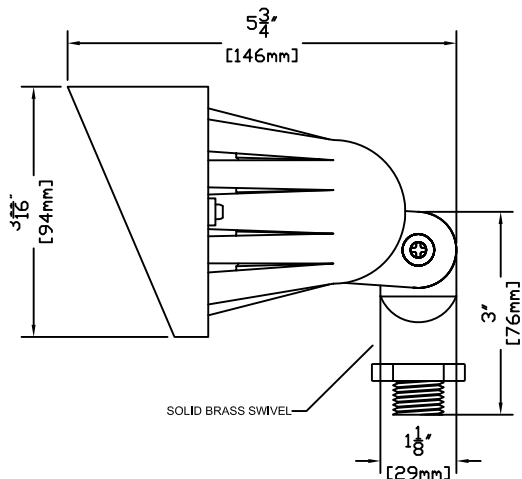

SIDE VIEW WITH ROTATION

FRONT VIEW

SIDE VIEW WITH DIMENSIONS

FEATURES:

- Die Cast Brass Housing
- Die Cast Brass Eyebrow
- Solid Brass Swivel/Stem
- Fish Scale Reflector Shield
- High Heat Gasket
- Beryllium Socket with 3.5ft 18/2 Power Lead

FINISHES:

- Raw Brass
- Antique
- Dark Antique
- Black
- Verde
- Rust

LAMPS:

- 12 Volt 10, 20, 35 & 50 watt Bi-Pin
- 12 Volt MR-16 in 10, 20, 35 & 50 WATTS with a 12, 24, 36 & 60 Degree Spread. (EXCEPTION: 10 Watt Only Available in 32 Degree Spread)
- LED MR-16's
- LED Bi-Pin's
- 50 Watt Maximum

LENS:

- 3 mm FROSTED SODA LIME GLASS (STANDARD)
- 3 mm CLEAR SODA LIME GLASS

MOUNTING:

- Black ABS Ground Stake 8 1/2" Long with Female 1/2" NPT (STANDARD)
- Brass Threaded (Female 1/2" NPT) or Non-Threaded Ground Stake 9 1/2 " Long
- Brass Threaded (Female 1/2" NPT) or Non-Threaded Flush Mount (Deep or Shallow Housing)

ACCESSORIES:

- 890 Honeycomb Louver
- MR-16 Lamp Clip
- MR-16 Clear Spread Lens
- MR-16 Prismatic Lens
- MR-16 Colored Lens (Ice Blue, Lavender, Amber, MV Green, Red or Rose)
- 25ft. & 50 ft. 16/2 Leads Available