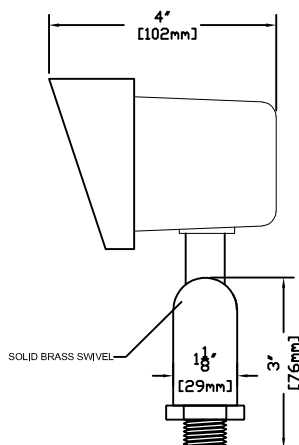

SIDE VIEW WITH ROTATION

FRONT VIEW

SIDE VIEW WITH DIMENSIONS

FEATURES:

- Die Cast Brass Housing
- Die Cast Brass Eyebrow
- Solid Brass Swivel/Stem
- High Heat Gasket
- Beryllium Socket with 3.5ft 18/2 Power Lead

FINISHES:

- Raw Brass
- Antique
- Dark Antique
- Black
- Verde
- Rust

LAMPS (x2):

- 12 Volt MR-16 in 10, 20, 35 & 50 WATTS with a 12, 24, 36 & 60 Degree Spread. (EXCEPTION: 10 Watt Only Available in 32 Degree Spread)
- LED MR-16's
- 100 Watt Maximum

LENS:

- 3 mm Frosted Soda Lime Glass (STANDARD)
- 3mm Clear Soda Lime Glass

MOUNTING:

- Black ABS Ground Stake 8 1/2" Long with Female 1/2" NPT (STANDARD)
- Brass Threaded (Female 1/2" NPT) or Non-Threaded Ground Stake 9 1/2" Long
- Brass Threaded (Female 1/2" NPT) or Non-Threaded Flush Mount (Deep or Shallow Housing)