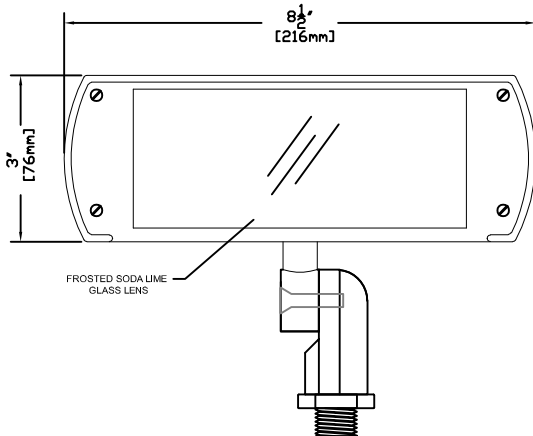

SIDE VIEW WITH ROTATION

FRONT VIEW

SIDE VIEW WITH DIMENSIONS

FEATURES:

- Die Cast Brass Housing
- Die Cast Brass Eyebrow
- Solid Brass Swivel/Stem
- High Heat Gasket
- Beryllium Socket with 3.5ft 18/2 Power Lead

LENS:

- 3 mm Frosted Soda Lime Glass (STANDARD)
- 3mm Clear Soda Lime Glass

MOUNTING:

- Black ABS Ground Stake 8 1/2" Long with Female 1/2" NPT (STANDARD)
- Brass Threaded (Female 1/2" NPT) or Non-Threaded Ground Stake 9 1/2" Long
- Brass Threaded (Female 1/2" NPT) or Non-Threaded Flush Mount (Deep or Shallow Housing)