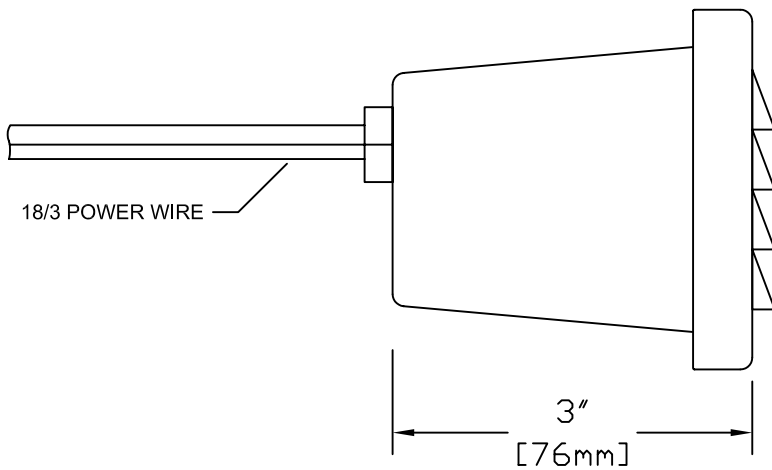

TOP VIEW

FRONT VIEW WITH DIMENSIONS

SIDE VIEW WITH DIMENSIONS

FEATURES:

- DIE CAST BRASS HOUSING
- HIGH HEAT SILICONE GASKETS
- BERYLLIUM SOCKET WITH 6R 18/3 POWER LEAD

FINISHES:

- RAW BRASS
- ANTIQUE BRASS

LAMPS:

- 12 VOLT 10 WATT BI-PIN
- 10 WATT MAXIMUM

LENS:

- 3mm FROSTED SODA LIME GLASS

ACCESSORIES:

- 25ft & 50ft 16/2 LEADS AVAILABLE

SHOWN IN ANTIQUE FINISH

CopperMoon DECK, SURFACE & STEP
CM.865