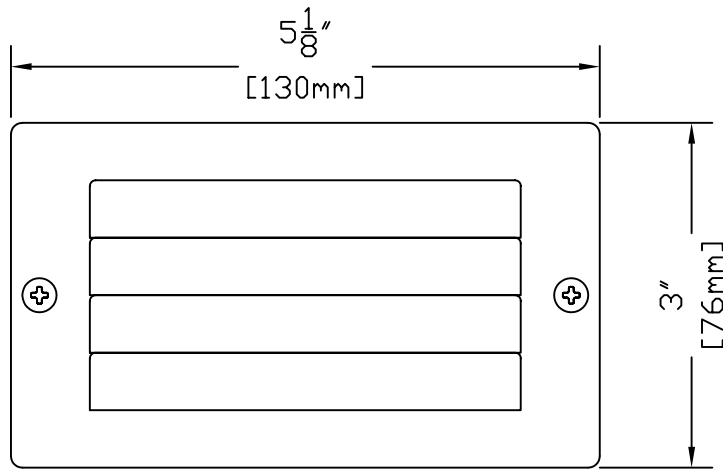

TOP VIEW

FRONT VIEW WITH DIMENSIONS

SIDE VIEW WITH DIMENSIONS

FEATURES:

- DIE CAST BRASS HOUSING
- HIGH HEAT SILICONE GASKETS
- BERYLLIUM SOCKET WITH 6R 18/3 POWER LEAD

FINISHES:

- RAW BRASS
- ANTIQUE BRASS

LAMPS:

- 12 VOLT 10 WATT BI-PIN
- 10 WATT MAXIMUM

LENS:

- 3mm FROSTED SODA LIME GLASS

ACCESSORIES:

- 25ft & 50ft 16/2 LEADS AVAILABLE

SHOWN IN ANTIQUE FINISH

CopperMoon DECK, SURFACE & STEP
CM.865

901 3rd AVE.
WEST POINT, GA. 31833
1.800.727.5483
www.coppermoon.com

SIZE A	DRAWN BY: CRAIG SANDERS	CLASSIFICATION: DECK,STEP & SURFACE	DATE: MARCH 30, 2010
-----------	----------------------------	--	-------------------------