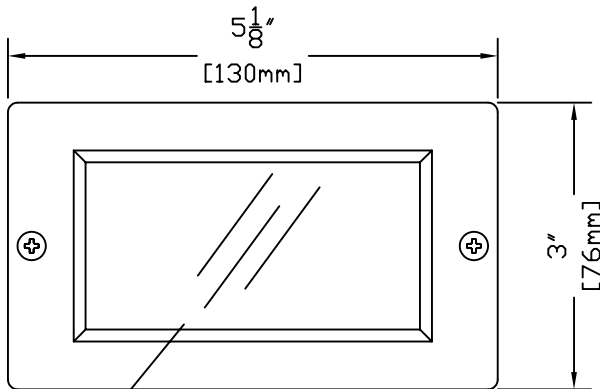

TOP VIEW

FROSTED SODA LME
GLASS LENS

FRONT VIEW WITH DIMENSIONS

SIDE VIEW WITH DIMENSIONS

FEATURES:

- DIE CAST BRASS HOUSING
- HIGH HEAT SILICONE GASKETS
- BERYLLIUM SOCKET WITH 6R 18/3 POWER LEAD

FINISHES:

- RAW BRASS
- ANTIQUÉ BRASS

LAMPS:

- 12 VOLT 10 WATT BI-PIN
- 10 WATT MAXIMUM

LENS:

- 3mm FROSTED SODA LIME GLASS

ACCESSORIES:

- 25ft & 50ft 16/2 LEADS AVAILABLE

SHOWN IN ANTIQUE FINISH

CopperMoon DECK, SURFACE & STEP
CM.860

901 3rd AVE.
WEST POINT, GA. 31833
1.800.727.5483
www.coppermoon.com

SIZE A	DRAWN BY: CRAIG SANDERS	CLASSIFICATION: DECK, STEP & SURFACE	DATE: MARCH 30, 2010
-----------	----------------------------	---	-------------------------