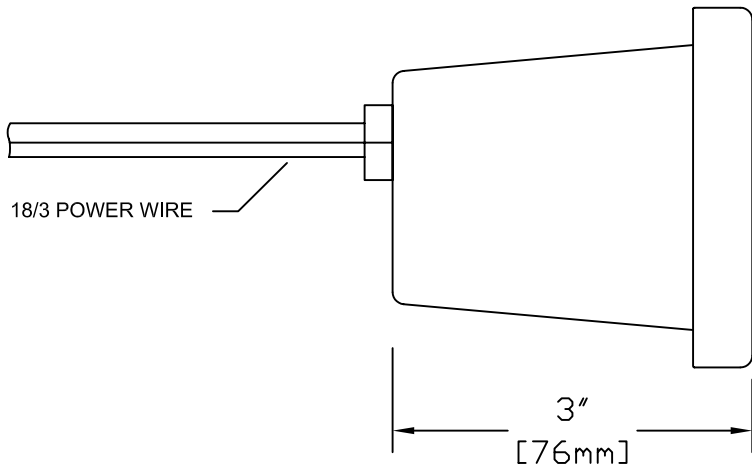

TOP VIEW

FROSTED SODA LME
GLASS LENS

FRONT VIEW WITH DIMENSIONS

SIDE VIEW WITH DIMENSIONS

FEATURES:

- DIE CAST BRASS HOUSING
- HIGH HEAT SILICONE GASKETS
- BERYLLIUM SOCKET WITH 6R 18/3 POWER LEAD

FINISHES:

- RAW BRASS
- ANTIQUÉ BRASS

LAMPS:

- 12 VOLT 10 WATT BI-PIN
- 10 WATT MAXIMUM

LENS:

- 3mm FROSTED SODA LIME GLASS

ACCESSORIES:

- 25ft & 50ft 16/2 LEADS AVAILABLE

SHOWN IN ANTIQUE FINISH

CopperMoon DECK, SURFACE & STEP
CM.860

901 3rd AVE.
WEST POINT, GA. 31833
1.800.727.5483
www.coppermoon.com

SIZE A	DRAWN BY: CRAIG SANDERS	CLASSIFICATION: DECK, STEP & SURFACE	DATE: MARCH 30, 2010
-----------	----------------------------	---	-------------------------