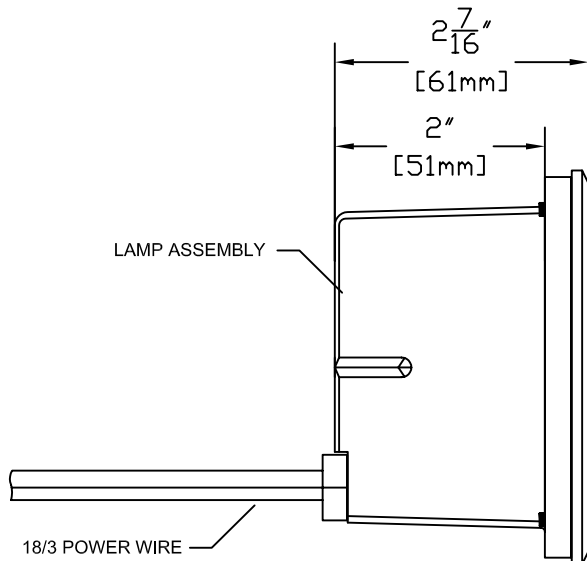

TOP VIEW WITH DIMENSIONS

FRONT VIEW WITH DIMENSIONS

SIDE VIEW WITH DIMENSIONS

FEATURES:

- DIE CAST BRASS HOUSING WITH LOUVERS
- HIGH HEAT SILICONE O-RING
- BERYLLIUM SOCKET WITH 6R 18/3 POWER LEAD

FINISHES:

- RAW BRASS
- ANTIQUÉ BRASS

LAMPS:

- 12 VOLT 10 WATT BI-PIN
- 20 WATT MAXIMUM

LENS:

- 3mm FROSTED SODA LIME GLASS

ACCESSORIES:

- 25ft & 50ft 16/2 LEADS AVAILABLE

SHOWN IN ANTIQUE FINISH