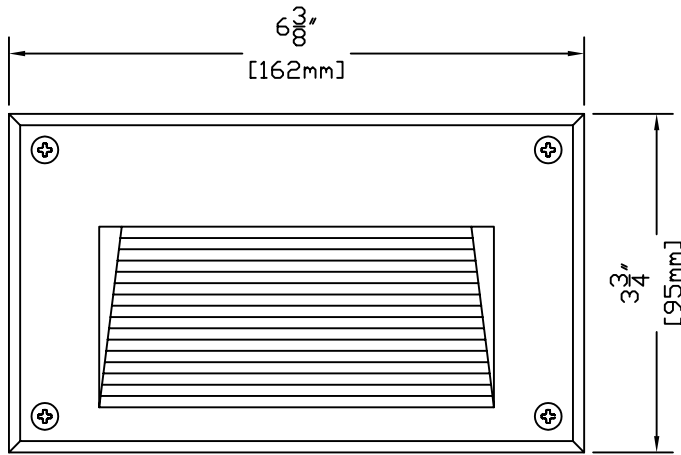

TOP VIEW WITH DIMENSIONS

FRONT VIEW WITH DIMENSIONS

SIDE VIEW WITH DIMENSIONS

FEATURES:

- DIE CAST BRASS HOUSING WITH LOUVERS
- HIGH HEAT SILICONE O-RING
- BERYLLIUM SOCKET WITH 6R 18/3 POWER LEAD

FINISHES:

- RAW BRASS
- ANTIQUÉ BRASS

LAMPS:

- 12 VOLT 10 WATT BI-PIN
- 20 WATT MAXIMUM

LENS:

- 3mm FROSTED SODA LIME GLASS

ACCESSORIES:

- 25ft & 50ft 16/2 LEADS AVAILABLE

SHOWN IN ANTIQUE FINISH

CopperMoon DECK, SURFACE & STEP CM.845
 901 3rd AVE.
 WEST POINT, GA. 31833
 1.800.727.5483
 www.coppermoon.com

SIZE A	DRAWN BY: CRAIG SANDERS	CLASSIFICATION: DECK, STEP & SURFACE	DATE: MARCH 30, 2010
-----------	----------------------------	---	-------------------------