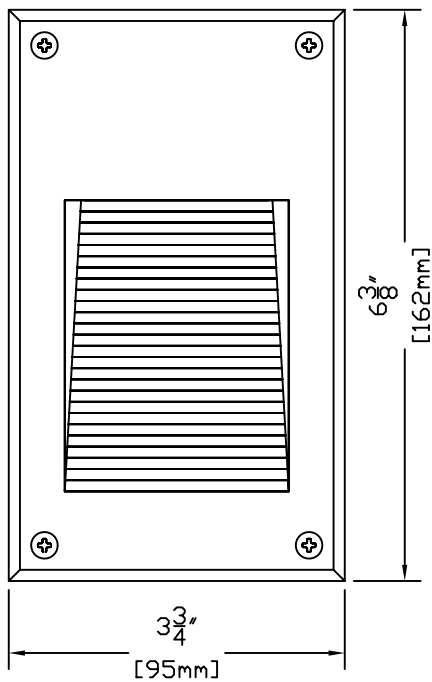

TOP VIEW WITH DIMENSIONS

FRONT VIEW WITH DIMENSIONS

SIDE VIEW WITH DIMENSIONS

FEATURES:

- DIE CAST BRASS HOUSING WITH LOUVERS
- HIGH HEAT SILICONE O-RING
- BERYLLIUM SOCKET WITH 6ft 18/3 POWER LEAD

FINISHES:

- RAW BRASS
- ANTIQUÉ BRASS

LAMPS:

- 12 VOLT 10 WATT BI-PIN
- 20 WATT MAXIMUM

LENS:

- 3mm FROSTED SODA LIME GLASS

ACCESSORIES:

- 25ft & 50ft 16/2 LEADS AVAILABLE

SHOWN IN ANTIQUÉ FINISH