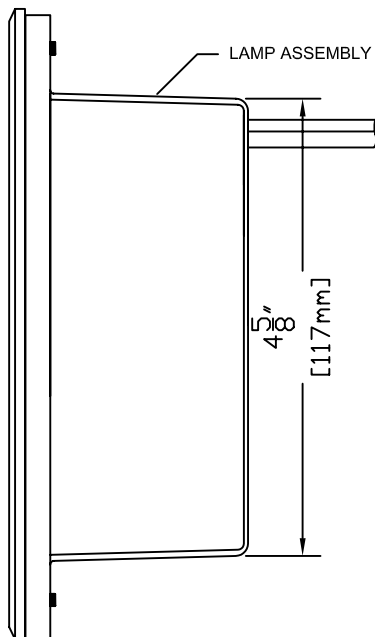

TOP VIEW WITH DIMENSIONS

FRONT VIEW WITH DIMENSIONS

SIDE VIEW WITH DIMENSIONS

FEATURES:

- DIE CAST BRASS HOUSING WITH LOUVERS
- HIGH HEAT SILICONE O-RING
- BERYLLIUM SOCKET WITH 6ft 18/3 POWER LEAD

FINISHES:

- RAW BRASS
- ANTIQUÉ BRASS

LAMPS:

- 12 VOLT 10 WATT BI-PIN
- 20 WATT MAXIMUM

LENS:

- 3mm FROSTED SODA LIME GLASS

ACCESSORIES:

- 25ft & 50ft 16/2 LEADS AVAILABLE

SHOWN IN ANTIQUÉ FINISH

CopperMoon DECK, SURFACE & STEP
CM.840

901 3rd AVE.
WEST POINT, GA. 31833
1.800.727.5483
www.coppermoon.com

SIZE A	DRAWN BY: CRAIG SANDERS	CLASSIFICATION: DECK,STEP & SURFACE	DATE: MARCH 30, 2010
-----------	----------------------------	--	-------------------------