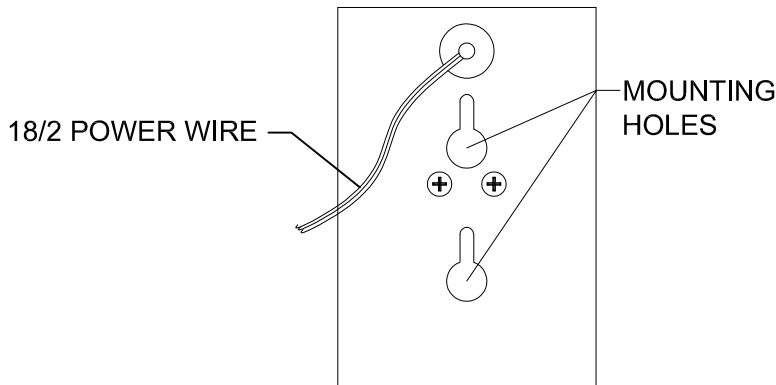

TOP VIEW

FRONT VIEW

BACK VIEW

FEATURES:

- Solid Copper Construction
- High Heat Silicone O-Rings
- Beryllium Socket with 3ft. 18/2 Power Lead

FINISHES:

- Raw Brass
- Antique
- Dark Antique
- Black
- Verde
- Rust

LAMPS:

- 12 Volt 10 & 20 watt Bi-Pin
- LED Bi-Pin's
- 20 Watt Maximum

MOUNTING:

- Flush Mount with 2 Screws

ACCESSORIES:

- 25ft. & 50 ft. 16/2 Leads Available

SHOWN IN NATURAL COPPER

CopperMoon DECK, SURFACE & STEP
CM.816