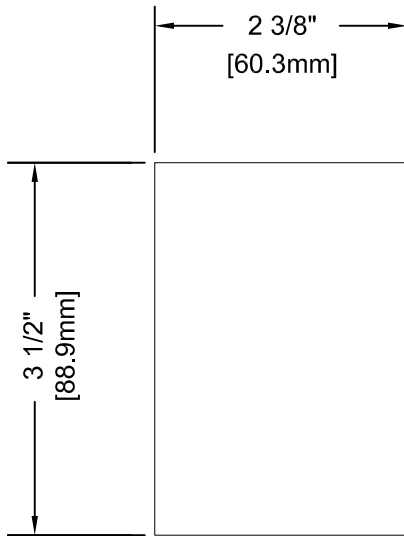

TOP VIEW

FRONT VIEW

BACK VIEW

FEATURES:

- Solid Copper Construction
- High Heat Silicone O-Rings
- Beryllium Socket with 3ft. 18/2 Power Lead

FINISHES:

- Raw Brass
- Antique
- Dark Antique
- Black
- Verde
- Rust

LAMPS:

- 12 Volt 10 & 20 watt Bi-Pin
- LED Bi-Pin's
- 20 Watt Maximum

MOUNTING:

- Flush Mount with 2 Screws

ACCESSORIES:

- 25ft. & 50 ft. 16/2 Leads Available

SHOWN IN NATURAL COPPER

CopperMoon DECK, SURFACE & STEP
CM.816