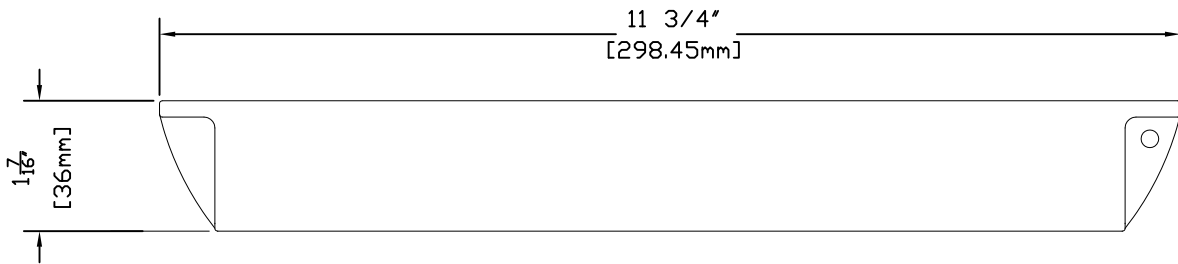

LENS:

- SODA LIME GLASS LENS

OPTIONAL MOUNTING:

- STAINLESS STEEL PLATE

ACCESSORIES:

- 25ft & 50ft 16/2 LEADS AVAILABLE

TOP VIEW

FRONT VIEW

SHOWN IN RAW BRASS

 CopperMoon DECK, SURFACE & STEP
CM.812

901 3rd AVE.
WEST POINT, GA, 31833
1.800.727.5483
www.coppermoon.com

SIZE A	DRAWN BY: CRAIG SANDERS	CLASSIFICATION: DECK, SURFACE & STEP	DATE: JULY 11, 2014
-----------	----------------------------	---	------------------------