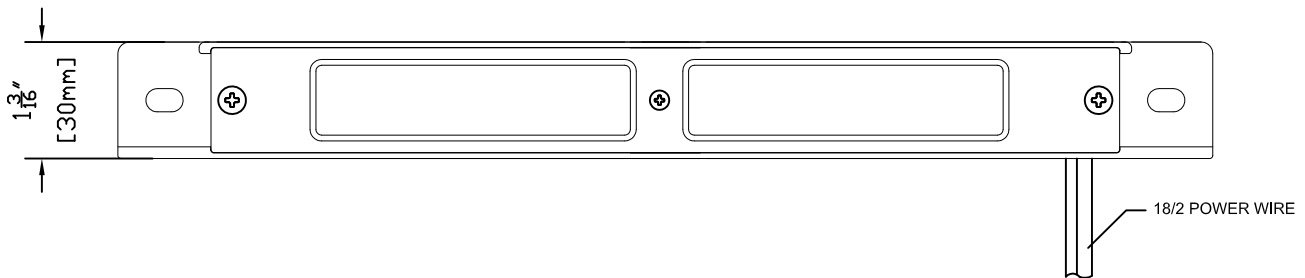

FEATURES:

- DIE CAST BRASS HOUSING
- SILICON O-RING
- BERYLLIUM SOCKET WITH 3ft 18/2 POWER LEAD

FINISHES:

- RAW BRASS
- ANTIQUÉ BRASS
- VERDE
- ANTIQUÉ RUST

LAMPS:

- 12 volt, JC SERIES BI-PIN IN 10 or 20 WATTS
- 20 WATT MAX
- LED BI-PINS AVAILABLE

LENS:

- SODA LIME GLASS LENS

OPTIONAL MOUNTING:

- STAINLESS STEEL PLATE

ACCESSORIES:

- 25ft & 50ft 16/2 LEADS AVAILABLE

TOP VIEW

FRONT VIEW

SHOWN IN RAW BRASS

 CopperMoon DECK, SURFACE & STEP
CM.812

901 3rd AVE.
WEST POINT, GA, 31833
1.800.727.5483
www.coppermoon.com

SIZE A	DRAWN BY: CRAIG SANDERS	CLASSIFICATION: DECK, SURFACE & STEP	DATE: JULY 11, 2014
-----------	----------------------------	---	------------------------