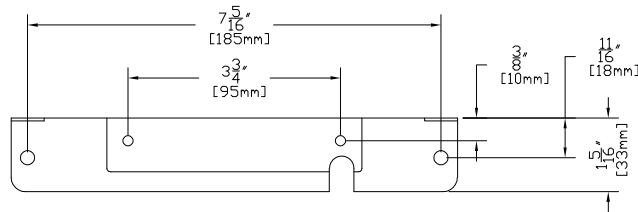

**FEATURES:**

- Die Cast Brass Construction
- Beryllium Socket with 3ft 18/2 Power Lead

**FINISHES:**

- Raw Brass
- Antique
- Dark Antique
- Black
- Verde
- Rust

**LAMPS (x2):**

- 12 Volt 10, 20, 35 & 50 WATT Bi-Pin
- LED Bi-Pin's
- 20 Watt Maximum

**LENS:**

- Soda Lime Glass Lens

**MOUNTING:**

- Stainless Steel "L" Plate
- Stainless Steel Flush Plate

**ACCESSORIES:**

- 25ft. & 50 ft. 16/2 Leads Available

**FLUSH MOUNTING BRACKET**

SHOWN IN RAW BRASS

901 3rd AVE.  
WEST POINT, GA. 31833  
1.800.727.5483  
www.coppermoon.com

CopperMoon AREA & OTHER  
CM.810-Flush

SIZE A	DRAWN BY: CRAIG SANDERS	CLASSIFICATION: AREA & OTHER	REV 0 DATE: 10/19/2017
-----------	----------------------------	---------------------------------	---------------------------