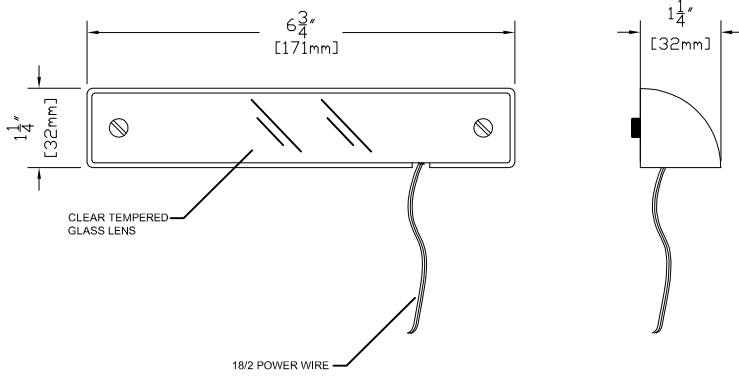

**FEATURES:**

- Die Cast Brass Construction
- Beryllium Socket with 3ft 18/2 Power Lead

**FINISHES:**

- Raw Brass
- Antique
- Dark Antique
- Black
- Verde
- Rust

**LAMPS (x2):**

- 12 Volt 10, 20, 35 & 50 WATT Bi-Pin
- LED Bi-Pin's
- 20 Watt Maximum

**LENS:**

- Soda Lime Glass Lens

**MOUNTING:**

- Stainless Steel "L" Plate
- Stainless Steel Flush Plate

**ACCESSORIES:**

- 25ft. & 50 ft. 16/2 Leads Available

**FLUSH MOUNTING BRACKET**

SHOWN IN RAW BRASS

901 3rd AVE.  
WEST POINT, GA. 31833  
1.800.727.5483  
www.coppermoon.com

CopperMoon AREA & OTHER  
CM.810-Flush

SIZE A	DRAWN BY: CRAIG SANDERS	CLASSIFICATION: AREA & OTHER	REV 0 DATE: 10/19/2017
-----------	----------------------------	---------------------------------	---------------------------