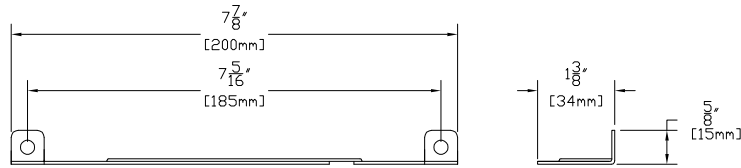

**FEATURES:**

- Die Cast Brass Construction
- Beryllium Socket with 3ft 18/2 Power Lead

**FINISHES:**

- Raw Brass
- Antique
- Dark Antique
- Black
- Verde
- Rust

**LAMPS (x2):**

- 12 Volt 10, 20, 35 & 50 WATT Bi-Pin
- LED Bi-Pin's
- 20 Watt Maximum

**LENS:**

- Soda Lime Glass Lens

**MOUNTING:**

- Stainless Steel "L" Plate
- Stainless Steel Flush Plate

**ACCESSORIES:**

- 25ft. & 50 ft. 16/2 Leads Available

**FLUSH MOUNTING BRACKET**

SHOWN IN RAW BRASS

901 3rd AVE.  
WEST POINT, GA. 31833  
1.800.727.5483  
www.coppermoon.com

CopperMoon AREA & OTHER  
CM.810-Flush

SIZE A	DRAWN BY: CRAIG SANDERS	CLASSIFICATION: AREA & OTHER	REV 0 DATE: 10/19/2017
-----------	----------------------------	---------------------------------	---------------------------