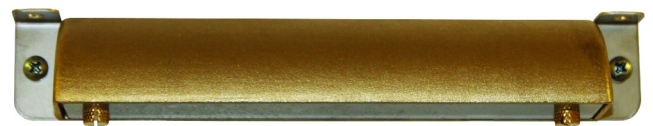

**FEATURES:**

- Die Cast Brass Construction
- Beryllium Socket with 3ft 18/2 Power Lead

**FINISHES:**

- Raw Brass
- Antique
- Dark Antique
- Black
- Verde
- Rust

**LAMPS (x2):**

- 12 Volt 10, 20, 35 & 50 WATT Bi-Pin
- LED Bi-Pin's
- 20 Watt Maximum

**LENS:**

- Soda Lime Glass Lens

**MOUNTING:**

- Stainless Steel "L" Plate
- Stainless Steel Flush Plate

**ACCESSORIES:**

- 25ft. & 50 ft. 16/2 Leads Available

**FLUSH MOUNTING BRACKET**

SHOWN IN RAW BRASS

901 3rd AVE.  
WEST POINT, GA. 31833  
1.800.727.5483  
www.coppermoon.com

CopperMoon AREA & OTHER  
CM.810-Flush

SIZE A	DRAWN BY: CRAIG SANDERS	CLASSIFICATION: AREA & OTHER	REV 0 DATE: 10/19/2017
-----------	----------------------------	---------------------------------	---------------------------