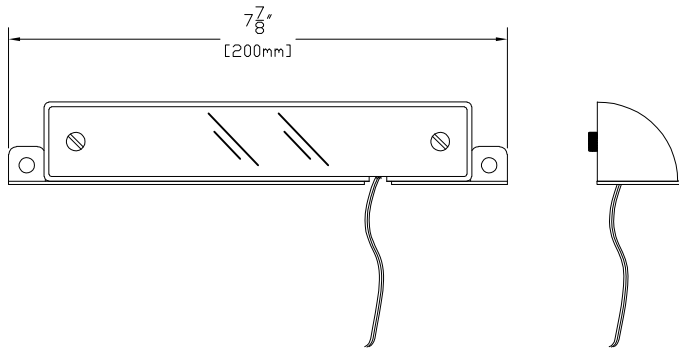

**FEATURES:**

- Die Cast Brass Construction
- Beryllium Socket with 3ft 18/2 Power Lead

**FINISHES:**

- Raw Brass
- Antique
- Dark Antique
- Black
- Verde
- Rust

**LAMPS (x2):**

- 12 Volt 10, 20, 35 & 50 WATT Bi-Pin
- LED Bi-Pin's
- 20 Watt Maximum

**LENS:**

- Soda Lime Glass Lens

**MOUNTING:**

- Stainless Steel "L" Plate
- Stainless Steel Flush Plate

**ACCESSORIES:**

- 25ft. & 50 ft. 16/2 Leads Available

**FLUSH MOUNTING BRACKET**

SHOWN IN RAW BRASS

901 3rd AVE.  
WEST POINT, GA. 31833  
1.800.727.5483  
www.coppermoon.com

CopperMoon AREA & OTHER  
CM.810-Flush

SIZE A	DRAWN BY: CRAIG SANDERS	CLASSIFICATION: AREA & OTHER	REV 0 DATE: 10/19/2017
-----------	----------------------------	---------------------------------	---------------------------