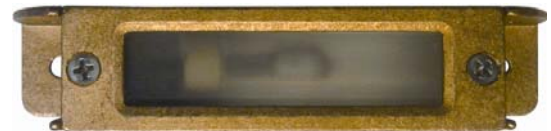

TOP VIEW

FRONT VIEW

SHOWN IN RAW BRASS

FRONT VIEW WITH MOUNTING PLATE

FEATURES:

- DIE CAST BRASS HOUSING
- SILICON O-RING
- BERYLLIUM SOCKET WITH 3ft 18/2 POWER LEAD

FINISHES:

- RAW BRASS
- ANTIQUE BRASS
- VERDE
- ANTIQUE RUST

LAMPS:

- 12v JC SERIES BI PIN IN 10 or 20 WATTS
- 20 WATT MAXIMUM
- LED BI PINS AVAILABLE

LENS:

- SODA LIME GLASS LENS

OPTIONAL MOUNTING:

- STAINLESS STEEL PLATE

ACCESSORIES:

- 25ft & 50ft 16/2 LEADS AVAILABLE