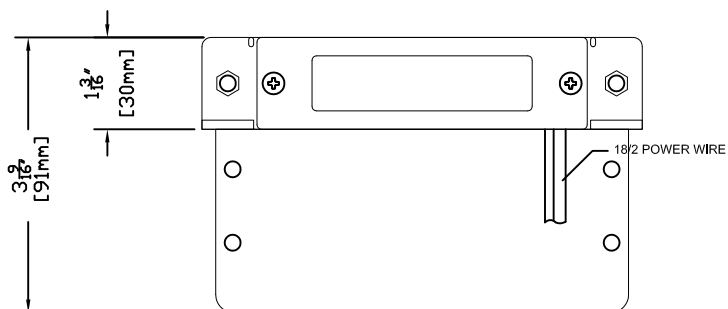

TOP VIEW

FRONT VIEW

SHOWN IN RAW BRASS

FRONT VIEW WITH MOUNTING PLATE

FEATURES:

- DIE CAST BRASS HOUSING
- SILICON O-RING
- BERYLLIUM SOCKET WITH 3ft 18/2 POWER LEAD

FINISHES:

- RAW BRASS
- ANTIQUE BRASS
- VERDE
- ANTIQUE RUST

LAMPS:

- 12v JC SERIES BI PIN IN 10 or 20 WATTS
- 20 WATT MAXIMUM
- LED BI PINS AVAILABLE

LENS:

- SODA LIME GLASS LENS

OPTIONAL MOUNTING:

- STAINLESS STEEL PLATE

ACCESSORIES:

- 25ft & 50ft 16/2 LEADS AVAILABLE