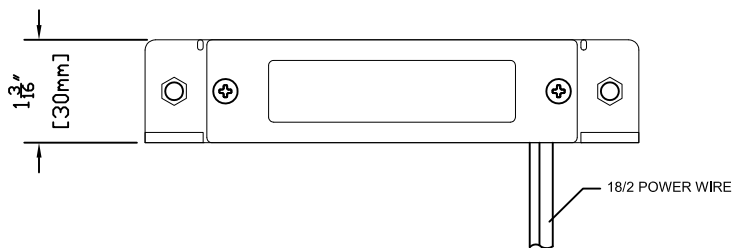

TOP VIEW

FRONT VIEW

SHOWN IN RAW BRASS

FRONT VIEW WITH MOUNTING PLATE

FEATURES:

- DIE CAST BRASS HOUSING
- SILICON O-RING
- BERYLLIUM SOCKET WITH 3ft 18/2 POWER LEAD

FINISHES:

- RAW BRASS
- ANTIQUE BRASS
- VERDE
- ANTIQUE RUST

LAMPS:

- 12v JC SERIES BI PIN IN 10 or 20 WATTS
- 20 WATT MAXIMUM
- LED BI PINS AVAILABLE

LENS:

- SODA LIME GLASS LENS

OPTIONAL MOUNTING:

- STAINLESS STEEL PLATE

ACCESSORIES:

- 25ft & 50ft 16/2 LEADS AVAILABLE