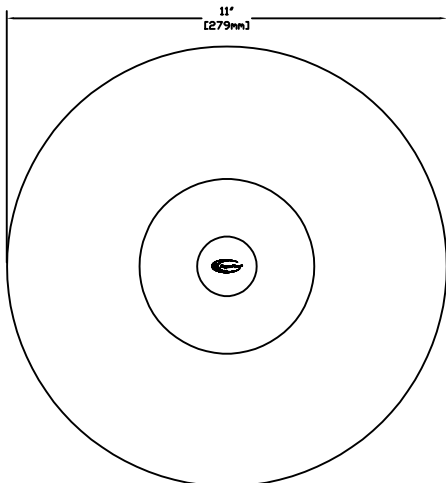

SIDE VIEW WITH DIMENSIONS

TOP VIEW WITH DIMENSIONS

**FEATURES:**

- Solid Copper Spun Top
- Solid Copper Twisted Rope Stem
- Brass Adjustable Set Screw
- Porcelain Socket with 4 ft. Lead 18/2 Power Lead

**FINISHES:**

- Natural Copper
- Antique
- Dark Antique
- Black
- Verde
- Rust

**LAMPS:**

- 12 Volt, 10 & 20 watt Bi-Pin
- LED Bi-Pin's
- 20 Watt Maximum

**LENS:**

- 37.8mm x 2.8mm x 3.75in CLEAR TEMPERED GLASS (STANDARD)
- 37.8mm x 2.8mm x 3.75in FROSTED TEMPERED GLASS

**MOUNTING:**

- Black ABS Ground Stake 8 1/2" Long with Female 1/2" NPT (STANDARD)
- Brass Threaded (Female 1/2" NPT) or Non-Threaded Ground Stake 9 1/2 " Long
- Brass Threaded (Female 1/2" NPT) or Non-Threaded Flush Mount (Deep or Shallow Housing)
- Copper Stem Risers-1" Diameter (Female 1/2" NPT) or 3/4" Diameter (Female 1/2" NPT)
- Available in custom heights

**ACCESSORIES:**

- 25ft. & 50 ft. 16/2 Leads Available

SHOWN IN NATURAL COPPER

SIDE VIEW WITH RANGE

		<b>CopperMoon PATH LIGHTS</b> CM.750/10	
901 3rd AVE. WEST POINT, GA. 31833 1.800.727.5483 www.coppermoon.com			
SIZE A	DRAWN BY: CRAIG SANDERS	CLASSIFICATION: PATH LIGHTS	REV 1 DATE: 06/14/2016