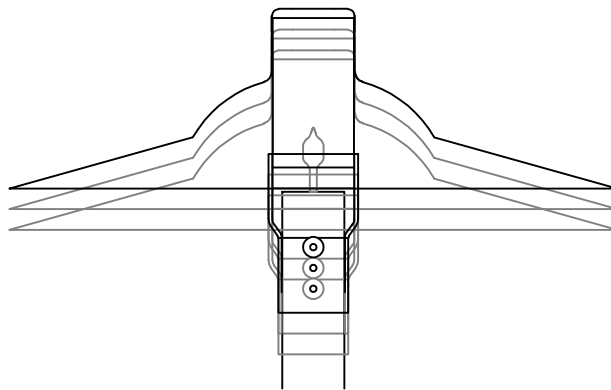

SIDE VIEW WITH DIMENSIONS

TOP VIEW WITH DIMENSIONS

**FEATURES:**

- Solid Copper Spun Top
- Solid Copper Twisted Rope Stem
- Brass Adjustable Set Screw
- Porcelain Socket with 4 ft. Lead 18/2 Power Lead

**FINISHES:**

- Natural Copper
- Antique
- Dark Antique
- Black
- Verde
- Rust

**LAMPS:**

- 12 Volt, 10 & 20 watt Bi-Pin
- LED Bi-Pin's
- 20 Watt Maximum

**LENS:**

- 37.8mm x 2.8mm x 3.75in CLEAR TEMPERED GLASS (STANDARD)
- 37.8mm x 2.8mm x 3.75in FROSTED TEMPERED GLASS

**MOUNTING:**

- Black ABS Ground Stake 8 1/2" Long with Female 1/2" NPT (STANDARD)
- Brass Threaded (Female 1/2" NPT) or Non-Threaded Ground Stake 9 1/2 " Long
- Brass Threaded (Female 1/2" NPT) or Non-Threaded Flush Mount (Deep or Shallow Housing)
- Copper Stem Risers-1" Diameter (Female 1/2" NPT) or 3/4" Diameter (Female 1/2" NPT)
- Available in custom heights

**ACCESSORIES:**

- 25ft. & 50 ft. 16/2 Leads Available

SHOWN IN NATURAL COPPER

SIDE VIEW WITH RANGE

		<b>CopperMoon PATH LIGHTS</b> CM.750/10	
901 3rd AVE. WEST POINT, GA. 31833 1.800.727.5483 www.coppermoon.com			
SIZE A	DRAWN BY: CRAIG SANDERS	CLASSIFICATION: PATH LIGHTS	REV 1 DATE: 06/14/2016