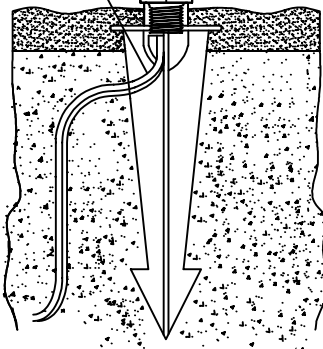

18/2 POWER WIRE

SIDE VIEW WITH DIMENSIONS

TOP VIEW WITH DIMENSIONS

FEATURES:

- Solid Copper Spun Top with Brass Housing and Arms for Glass Protection
- Solid Copper Stem
- Solid Brass Arms for Lens Protection
- Porcelain Socket with 4 ft. Lead 18/2 Power Lead

FINISHES:

- Raw Brass/Natural Copper
- Antique
- Dark Antique
- Black
- Verde
- Rust

LAMPS:

- 12 Volt, 10 or 20 watt Bi-Pin
- LED Bi-Pin's
- 20 Watt Maximum

LENS:

- 37mm x 3.58mm x 2in FROSTED TEMPERED GLASS (STANDARD)
- 37mm x 3.58mm x 2in CLEAR TEMPERED GLASS

MOUNTING:

- Black ABS Ground Stake 8 1/2" Long with Female 1/2" NPT (STANDARD)
- Brass Threaded (Female 1/2" NPT) or Non-Threaded Ground Stake 9 1/2" Long
- Brass Threaded (Female 1/2" NPT) or Non-Threaded Flush Mount (Deep or Shallow Housing)
- Copper Stem Risers-1" Diameter (Female 1/2" NPT) or 3/4" Diameter (Female 1/2" NPT)
- Available in custom heights

ACCESSORIES:

- 25ft. & 50 ft. 16/2 Leads Available

SHOWN IN NATURAL COPPER

		CopperMoon PATH LIGHTS CM.730/20 CG	
901 3rd AVE. WEST POINT, GA. 31833 1.800.727.5483 www.coppermoon.com			
SIZE A	DRAWN BY: CRAIG SANDERS	CLASSIFICATION: PATH LIGHTS	REV 3 DATE: 3/13/2017