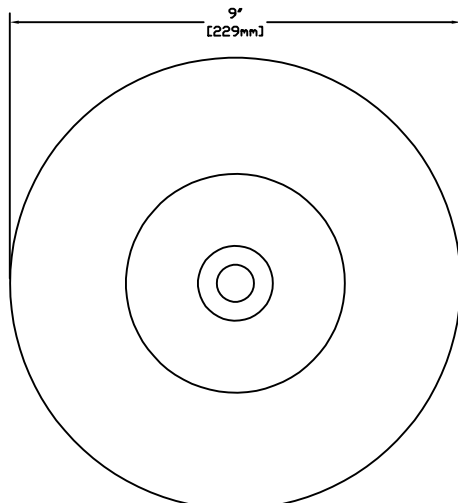

18/2 POWER WIRE

SIDE VIEW WITH DIMENSIONS

TOP VIEW WITH DIMENSIONS

FEATURES:

- Solid Copper Spun Top with Brass Housing and Arms for Glass Protection
- Solid Copper Stem
- Solid Brass Arms for Lens Protection
- Porcelain Socket with 4 ft. Lead 18/2 Power Lead

FINISHES:

- Raw Brass/Natural Copper
- Antique
- Dark Antique
- Black
- Verde
- Rust

LAMPS:

- 12 Volt, 10 or 20 watt Bi-Pin
- LED Bi-Pin's
- 20 Watt Maximum

LENS:

- 37mm x 3.58mm x 2in FROSTED TEMPERED GLASS (STANDARD)
- 37mm x 3.58mm x 2in CLEAR TEMPERED GLASS

MOUNTING:

- Black ABS Ground Stake 8 1/2" Long with Female 1/2" NPT (STANDARD)
- Brass Threaded (Female 1/2" NPT) or Non-Threaded Ground Stake 9 1/2" Long
- Brass Threaded (Female 1/2" NPT) or Non-Threaded Flush Mount (Deep or Shallow Housing)
- Copper Stem Risers-1" Diameter (Female 1/2" NPT) or 3/4" Diameter (Female 1/2" NPT)
- Available in custom heights