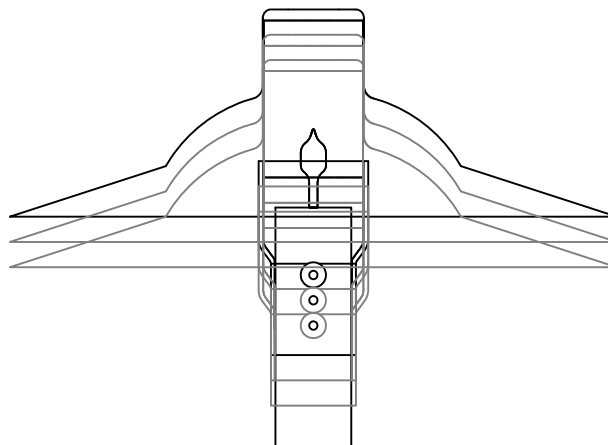

SIDE VIEW WITH DIMENSIONS

TOP VIEW WITH DIMENSIONS

- FEATURES:**
- Solid Copper Spun Top
 - Solid Copper Stem
 - Brass Adjustable Set Screw
 - Porcelain Socket with 4 ft. Lead 18/2 Power Lead

- FINISHES:**
- Natural Copper
 - Antique
 - Dark Antique
 - Black
 - Verde
 - Rust

- LAMPS:**
- 12 Volt, 10 or 20 watt Bi-Pin
 - LED Bi-Pin's
 - 20 Watt Maximum

- LENS:**
- 37.8mm x 2.8mm x 3.75in CLEAR TEMPERED GLASS (STANDARD)
 - 37.8mm x 2.8mm x 3.75in FROSTED TEMPERED GLASS

- MOUNTING:**
- Black ABS Ground Stake 8 1/2" Long with Female 1/2" NPT (STANDARD)
 - Brass Threaded (Female 1/2" NPT) or Non-Threaded Ground Stake 9 1/2 " Long
 - Brass Threaded (Female 1/2" NPT) or Non-Threaded Flush Mount (Deep or Shallow Housing)
 - Copper Stem Risers-1" Diameter (Female 1/2" NPT) or 3/4" Diameter (Female 1/2" NPT)
 - Available in custom heights

- ACCESSORIES:**
- 25ft. & 50 ft. 16/2 Leads Available

SHOWN IN NATURAL COPPER

SIDE VIEW WITH MOTION

CopperMoon PATH LIGHTS
CM.730/20

901 3rd AVE.
WEST POINT, GA, 31833
1.800.727.5483
www.coppermoon.com

SIZE A	DRAWN BY: CRAIG SANDERS	CLASSIFICATION: PATH LIGHTS	REV 1 DATE: 06/14/2016
-----------	----------------------------	--------------------------------	---------------------------