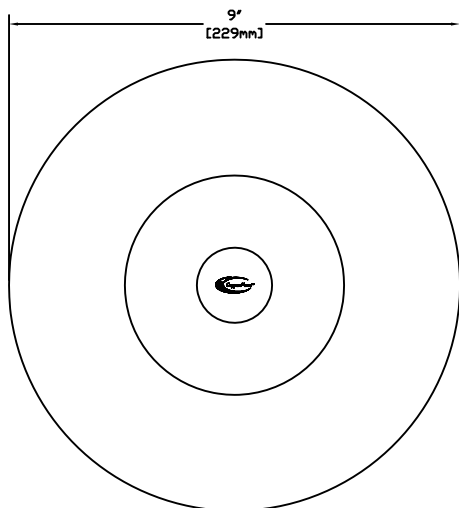

SIDE VIEW WITH DIMENSIONS

TOP VIEW WITH DIMENSIONS

- FEATURES:**
- Solid Copper Spun Top
 - Solid Copper Stem
 - Brass Adjustable Set Screw
 - Porcelain Socket with 4 ft. Lead 18/2 Power Lead

- FINISHES:**
- Natural Copper
 - Antique
 - Dark Antique
 - Black
 - Verde
 - Rust

- LAMPS:**
- 12 Volt, 10 or 20 watt Bi-Pin
 - LED Bi-Pin's
 - 20 Watt Maximum

- LENS:**
- 37.8mm x 2.8mm x 3.75in CLEAR TEMPERED GLASS (STANDARD)
 - 37.8mm x 2.8mm x 3.75in FROSTED TEMPERED GLASS

- MOUNTING:**
- Black ABS Ground Stake 8 1/2" Long with Female 1/2" NPT (STANDARD)
 - Brass Threaded (Female 1/2" NPT) or Non-Threaded Ground Stake 9 1/2 " Long
 - Brass Threaded (Female 1/2" NPT) or Non-Threaded Flush Mount (Deep or Shallow Housing)
 - Copper Stem Risers-1" Diameter (Female 1/2" NPT) or 3/4" Diameter (Female 1/2" NPT)
 - Available in custom heights

- ACCESSORIES:**
- 25ft. & 50 ft. 16/2 Leads Available

SHOWN IN NATURAL COPPER

SIDE VIEW WITH MOTION

CopperMoon PATH LIGHTS
CM.730/20

901 3rd AVE.
WEST POINT, GA, 31833
1.800.727.5483
www.coppermoon.com

SIZE A	DRAWN BY: CRAIG SANDERS	CLASSIFICATION: PATH LIGHTS	REV 1 DATE: 06/14/2016
-----------	----------------------------	--------------------------------	---------------------------