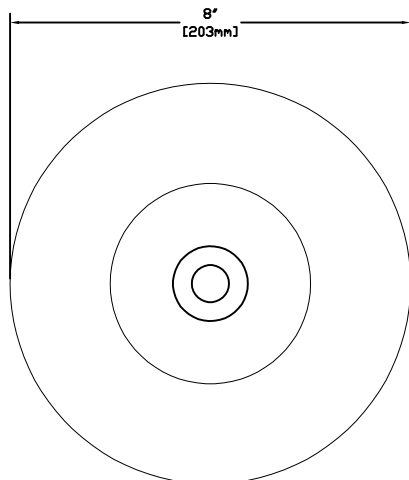

SIDE VIEW WITH DIMENSIONS

TOP VIEW WITH DIMENSIONS

**FEATURES:**

- Solid Copper Spun Top with Brass Housing and Arms for Glass Protection
- Solid Copper Stem
- Solid Brass Arms for Lens Protection
- Porcelain Socket with 4 ft. Lead 16/2 Power Lead

**FINISHES:**

- Raw Brass/Natural Copper
- Antique
- Dark Antique
- Black
- Verde
- Rust

**LAMPS:**

- 12 Volt, 10 or 20 watt Bi-Pin
- LED Bi-Pin's
- 20 Watt Maximum

**LENS:**

- 37mm x 3.58mm x 2in FROSTED TEMPERED GLASS (STANDARD)
- 37mm x 3.58mm x 2in CLEAR TEMPERED GLASS

**MOUNTING:**

- Black ABS Ground Stake 8 1/2" Long with Female 1/2" NPT (STANDARD)
- Brass Threaded (Female 1/2" NPT) or Non-Threaded Ground Stake 9 1/2" Long
- Brass Threaded (Female 1/2" NPT) or Non-Threaded Flush Mount (Deep or Shallow Housing)
- Copper Stem Risers-1" Diameter (Female 1/2" NPT) or 3/4" Diameter (Female 1/2" NPT)
- Available in custom heights

**ACCESSORIES:**

- 25ft. & 50 ft. 16/2 Leads Available

SHOWN IN NATURAL COPPER

		<b>CopperMoon PATH LIGHTS</b> <b>CM.720/20 CG</b>	
901 3rd AVE. WEST POINT, GA. 31833 1.800.727.5483 www.coppermoon.com			
SIZE A	DRAWN BY: CRAIG SANDERS	CLASSIFICATION: PATH LIGHTS	REV 1 DATE: 7/16/2018