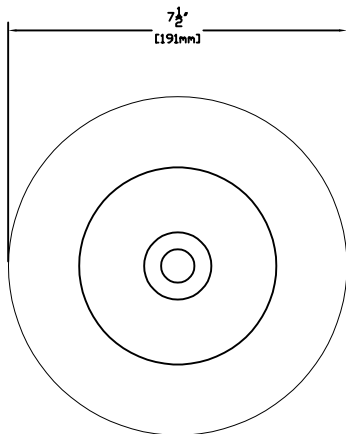

SIDE VIEW WITH DIMENSIONS

TOP VIEW WITH DIMENSIONS

FEATURES:

- Solid Copper Spun Top with Brass Housing and Arms for Glass Protection
- Solid Copper Stem
- Solid Brass Arms for Lens Protection
- Porcelain Socket with 4 ft. Lead 18/2 Power Lead

FINISHES:

- Raw Brass/Natural Copper
- Antique
- Dark Antique
- Black
- Verde
- Rust

LAMPS:

- 12 Volt, 10 or 20 watt Bi-Pin
- LED Bi-Pin's
- 20 Watt Maximum

LENS:

- 37mm x 3.58mm x 2in FROSTED TEMPERED GLASS (STANDARD)
- 37mm x 3.58mm x 2in CLEAR TEMPERED GLASS

MOUNTING:

- Black ABS Ground Stake 8 1/2" Long with Female 1/2" NPT (STANDARD)
- Brass Threaded (Female 1/2" NPT) or Non-Threaded Ground Stake 9 1/2 " Long
- Brass Threaded (Female 1/2" NPT) or Non-Threaded Flush Mount (Deep or Shallow Housing)
- Copper Stem Risers-1" Diameter (Female 1/2" NPT) or 3/4" Diameter (Female 1/2" NPT)
- Available in custom heights

ACCESSORIES:

- 25ft. & 50 ft. 16/2 Leads Available

SHOWN IN ANTIQUE COPPER

		CopperMoon PATH LIGHTS CM.715/20 CG	
901 3rd AVE. WEST POINT, GA. 31833 1.800.727.5483 www.coppermoon.com			
SIZE A	DRAWN BY: CRAIG SANDERS	CLASSIFICATION: PATH LIGHTS	REV 2 Date: 07/21/2017