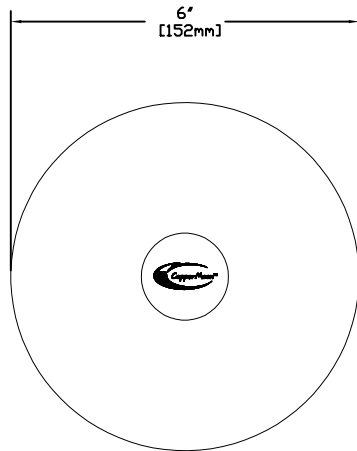

SIDE VIEW WITH DIMENSIONS

TOP VIEW WITH DIMENSIONS

FEATURES:

- Solid Copper Top
- Solid Copper Stem
- Machined Brass Fittings
- Porcelain Socket with 4 ft. Lead

FINISHES:

- Natural Copper
- Antique
- Dark Antique
- Black
- Verde
- Rust

LAMPS:

- 12 Volt, 10 or 20 watt Bi-Pin
- LED Bi-Pin's
- 20 Watt Maximum

LENS:

- 37.4mm x 2.8mm x 2.1875in FROSTED TEMPERED GLASS (STANDARD)
- 37.4mm x 2.8mm x 2.1875in CLEAR TEMPERED GLASS

MOUNTING:

- Black ABS Ground Stake 8 1/2" Long with Female 1/2" NPT (STANDARD)
- Brass Threaded (Female 1/2" NPT) or Non-Threaded Ground Stake 9 1/2 " Long
- Brass Threaded (Female 1/2" NPT) or Non-Threaded Flush Mount (Deep or Shallow Housing)
- Copper Stem Risers-1" Diameter (Female 1/2" NPT) or 3/4" Diameter (Female 1/2" NPT)
- Available in custom heights

ACCESSORIES:

- 25ft. & 50 ft. 16/2 Leads Available

SHOWN IN NATURAL COPPER

		CopperMoon PATH LIGHTS CM.710/15	
901 3rd AVE. WEST POINT, GA. 31833 1.800.727.5483 www.coppermoon.com			
SIZE A	DRAWN BY: CRAIG SANDERS	CLASSIFICATION: PATH LIGHTS	REV 1 Date: 07/16/2018