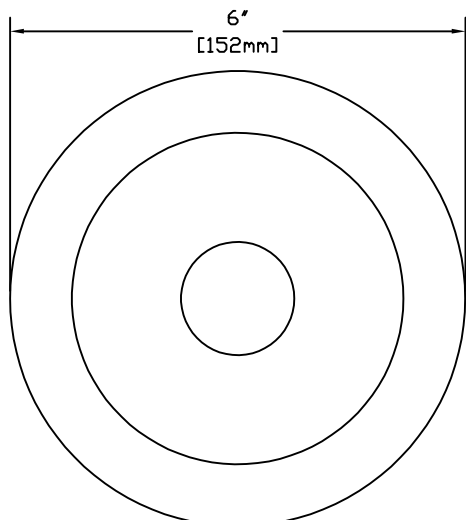

SIDE VIEW WITH DIMENSIONS

TOP VIEW WITH DIMENSIONS

FEATURES:

- Solid Copper Spun Top
- Solid Copper Stem
- Brass Adjustable Set Screw
- Porcelain Socket with 4 ft. Lead 18/2 Power Lead

FINISHES:

- Natural Cooper
- Antique
- Dark Antique
- Black
- Verde
- Rust

LAMPS:

- 12 Volt, 10 or 20 watt Bi-Pin
- LED Bi-Pin's
- 20 Watt Maximum

LENS:

- 37.8mm x 2.8mm x 3.5in CLEAR TEMPERED GLASS

MOUNTING:

- Black ABS Ground Stake 8 1/2" Long with Female 1/2" NPT (STANDARD)
- Brass Threaded (Female 1/2" NPT) or Non-Threaded Ground Stake 9 1/2 " Long
- Brass Threaded (Female 1/2" NPT) or Non-Threaded Flush Mount (Deep or Shallow Housing)
- Copper Stem Risers-1" Diameter (Female 1/2" NPT) or 3/4" Diameter (Female 1/2" NPT)
- Available in custom heights

ACCESSORIES:

- 25ft. & 50 ft. 16/2 Leads Available

SIDE VIEW WITH RANGE

SHOWN IN DARK ANTIQUE

CopperMoon PATH LIGHTS
CM.700/20

901 3rd AVE.
WEST POINT, GA. 31833
1.800.727.5483
www.coppermoon.com

SIZE A	DRAWN BY: CRAIG SANDERS	CLASSIFICATION: PATH LIGHTS	REV 1 DATE: 06/14/2016
-----------	----------------------------	--------------------------------	---------------------------