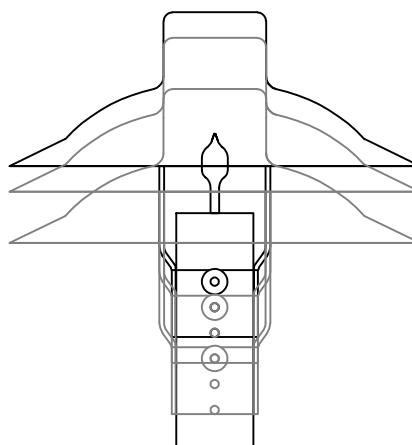

SIDE VIEW WITH DIMENSIONS

TOP VIEW WITH DIMENSIONS

FEATURES:

- Solid Copper Spun Top
- Solid Copper Stem
- Brass Adjustable Set Screw
- Porcelain Socket with 4 ft. Lead 18/2 Power Lead

FINISHES:

- Natural Cooper
- Antique
- Dark Antique
- Black
- Verde
- Rust

LAMPS:

- 12 Volt, 10 or 20 watt Bi-Pin
- LED Bi-Pin's
- 20 Watt Maximum

LENS:

- 37.8mm x 2.8mm x 3.5in CLEAR TEMPERED GLASS

MOUNTING:

- Black ABS Ground Stake 8 1/2" Long with Female 1/2" NPT (STANDARD)
- Brass Threaded (Female 1/2" NPT) or Non-Threaded Ground Stake 9 1/2 " Long
- Brass Threaded (Female 1/2" NPT) or Non-Threaded Flush Mount (Deep or Shallow Housing)
- Copper Stem Risers-1" Diameter (Female 1/2" NPT) or 3/4" Diameter (Female 1/2" NPT)
- Available in custom heights

ACCESSORIES:

- 25ft. & 50 ft. 16/2 Leads Available

SIDE VIEW WITH RANGE

SHOWN IN DARK ANTIQUE

CopperMoon PATH LIGHTS
CM.700/20

901 3rd AVE.
WEST POINT, GA. 31833
1.800.727.5483
www.coppermoon.com

SIZE A	DRAWN BY: CRAIG SANDERS	CLASSIFICATION: PATH LIGHTS	REV 1 DATE: 06/14/2016
-----------	----------------------------	--------------------------------	---------------------------