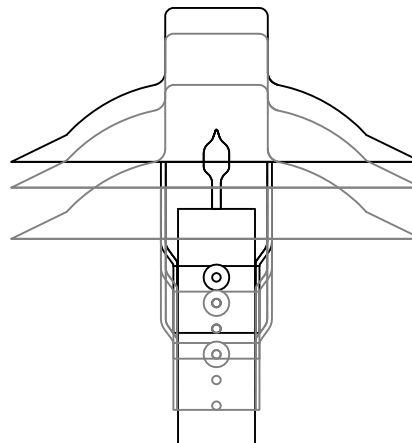

SIDE VIEW WITH DIMENSIONS

TOP VIEW WITH DIMENSIONS

FEATURES:

- Solid Copper Spun Top
- Solid Copper Twisted Rope Stem
- Brass Adjustable Set Screw
- Porcelain Socket with 4 ft. Lead 18/2 Power Lead

FINISHES:

- Natural Copper
- Antique
- Dark Antique
- Black
- Verde
- Rust

LAMPS:

- 12 Volt, 10 or 20 watt Bi-Pin
- LED Bi-Pin's
- 20 Watt Maximum

LENS:

-37.8mm x 2.8mm x 3.5in CLEAR TEMPERED GLASS

MOUNTING:

- Black ABS Ground Stake 8 1/2" Long with Female 1/2" NPT (STANDARD)
- Brass Threaded (Female 1/2" NPT) or Non-Threaded Ground Stake 9 1/2 " Long
- Brass Threaded (Female 1/2" NPT) or Non-Threaded Flush Mount (Deep or Shallow Housing)
- Copper Stem Risers-1" Diameter (Female 1/2" NPT) or 3/4" Diameter (Female 1/2" NPT)

-Available in custom heights

ACCESSORIES:

-25ft. & 50 ft. 16/2 Leads Available

SHOWN IN NATURAL COPPER

SIDE VIEW WITH RANGE

901 3rd AVE.
WEST POINT, GA, 31833
1.800.727.5483
www.coppermoon.com

CopperMoon PATH LIGHTS
CM.700/10

SIZE A	DRAWN BY: CRAIG SANDERS	CLASSIFICATION: PATH LIGHTS	REV 1 DATE: 06/14/2016
-----------	----------------------------	--------------------------------	---------------------------