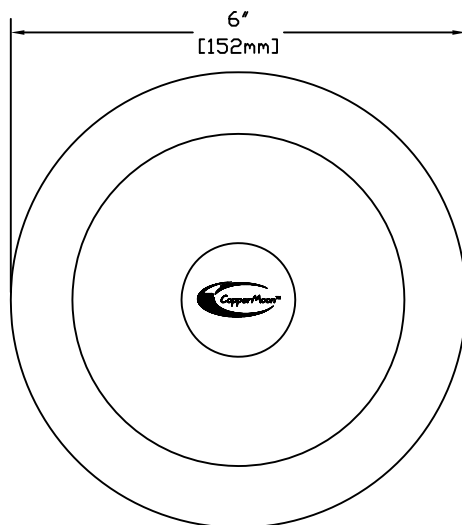

SIDE VIEW WITH DIMENSIONS

TOP VIEW WITH DIMENSIONS

FEATURES:

- Solid Copper Spun Top
- Solid Copper Twisted Rope Stem
- Brass Adjustable Set Screw
- Porcelain Socket with 4 ft. Lead 18/2 Power Lead

FINISHES:

- Natural Copper
- Antique
- Dark Antique
- Black
- Verde
- Rust

LAMPS:

- 12 Volt, 10 or 20 watt Bi-Pin
- LED Bi-Pin's
- 20 Watt Maximum

LENS:

-37.8mm x 2.8mm x 3.5in CLEAR TEMPERED GLASS

MOUNTING:

- Black ABS Ground Stake 8 1/2" Long with Female 1/2" NPT (STANDARD)
- Brass Threaded (Female 1/2" NPT) or Non-Threaded Ground Stake 9 1/2 " Long
- Brass Threaded (Female 1/2" NPT) or Non-Threaded Flush Mount (Deep or Shallow Housing)
- Copper Stem Risers-1" Diameter (Female 1/2" NPT) or 3/4" Diameter (Female 1/2" NPT)

-Available in custom heights

ACCESSORIES:

-25ft. & 50 ft. 16/2 Leads Available

SHOWN IN NATURAL COPPER

SIDE VIEW WITH RANGE

901 3rd AVE.
WEST POINT, GA, 31833
1.800.727.5483
www.coppermoon.com

CopperMoon PATH LIGHTS
CM.700/10