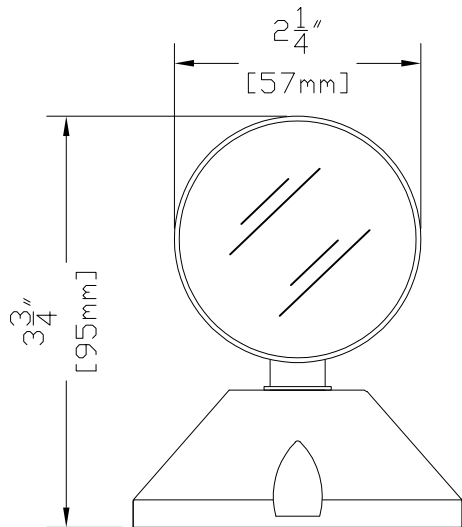

SIDE VIEW

FRONT VIEW

**FEATURES:**

- Die Cast Brass Construction
- High Heat Silicone O-Rings
- Beryllium Socket with 3.5ft 18/2 Power Lead
- Machined C-Clip to Hold Optional Lens

**FINISHES:**

- Raw Brass
- Antique
- Dark Antique
- Black
- Verde
- Rust

**LAMPS:**

- 12 Volt MR-16 in 10, 20, 35 & 50 WATTS with a 12, 24, 36 & 60 Degree Spread. (EXCEPTION: 10 Watt Only Available in 32 Degree Spread)
- LED MR-16's
- 35 Watt Maximum

**LENS:**

- 3 mm CLEAR FORGED BOROSILICATE GLASS

**MOUNTING:**

- Brass Threaded (Female 1/2" NPT) Deep Flush Mount (STANDARD)

**ACCESSORIES:**

- MR-16 Honeycomb Louver
- MR-16 Lamp Clip
- MR-16 Clear Spread Lens
- MR-16 Prismatic Lens
- MR-16 Colored Lens (Ice Blue, Lavender, Amber, MV Green, Red or Rose)
- Optional Brass Eyebrow
- 25ft. & 50 ft. 16/2 Leads Available

SHOWN IN ANTIQUE FINISH

901 3rd AVE.  
WEST POINT, GA. 31833  
1.800.727.5483  
www.coppermoon.com

CopperMoon AREA & OTHER  
CM 650

SIZE A	DRAWN BY: CRAIG SANDERS	CLASSIFICATION: AREA & OTHER	REV 1 DATE: 06/16/2016
-----------	----------------------------	---------------------------------	---------------------------