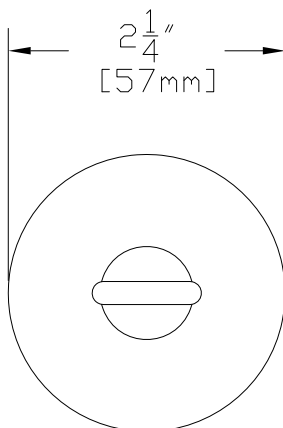

FRONT VIEW

TOP VIEW WITH DIMENSIONS

FEATURES:

- 10" Solid Copper & Brass Construction
- High Heat Silicone O-Rings
- Perforated Holes
- Beryllium Socket with 3.5ft 18/2 Power Lead

FINISHES:

- Natural Copper
- Antique
- Dark Antique
- Black
- Verde
- Rust

LAMPS:

- 12 Volt MR-16 in 10, 20, 35 & 50 WATTS with a 12, 24, 36 & 60 Degree Spread. (EXCEPTION: 10 Watt Only Available in 32 Degree Spread)
- LED MR-16's
- 50 Watt Maximum

ACCESSORIES:

- MR-16 Honeycomb Louver
- MR-16 Lamp Clip
- MR-16 Clear Spread Lens
- MR-16 Prismatic Lens
- MR-16 Colored Lens (Ice Blue, Lavender, Amber, MV Green, Red or Rose)
- 25ft. & 50 ft. 16/2 Leads Available