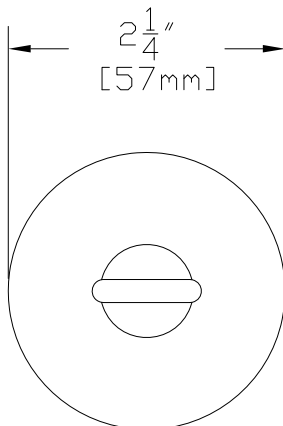

FRONT VIEW

TOP VIEW WITH DIMENSIONS

**FEATURES:**

- 8" Solid Copper & Brass Construction
- High Heat Silicone O-Rings
- Perforated Holes
- Beryllium Socket with 3.5ft 18/2 Power Lead

**FINISHES:**

- Natural Copper
- Antique
- Dark Antique
- Black
- Verde
- Rust

**LAMPS:**

- 12 Volt MR-16 in 10, 20, 35 & 50 WATTS with a 12, 24, 36 & 60 Degree Spread. (EXCEPTION: 10 Watt Only Available in 32 Degree Spread)
- LED MR-16's
- 50 Watt Maximum

**ACCESSORIES:**

- MR-16 Honeycomb Louver
- MR-16 Lamp Clip
- MR-16 Clear Spread Lens
- MR-16 Prismatic Lens
- MR-16 Colored Lens (Ice Blue, Lavender, Amber, MV Green, Red or Rose)
- 25ft. & 50 ft. 16/2 Leads Available

SHOWN IN RAW COPPER

		<b>CopperMoon AREA &amp; OTHER</b> <b>CM.615</b>	
901 3rd AVE. WEST POINT, GA, 31833 1.800.727.5483 <a href="http://www.coppermoon.com">www.coppermoon.com</a>			
SIZE A	DRAWN BY: CRAIG SANDERS	CLASSIFICATION: AREA & OTHER	REV 1 DATE: 06/16/2016