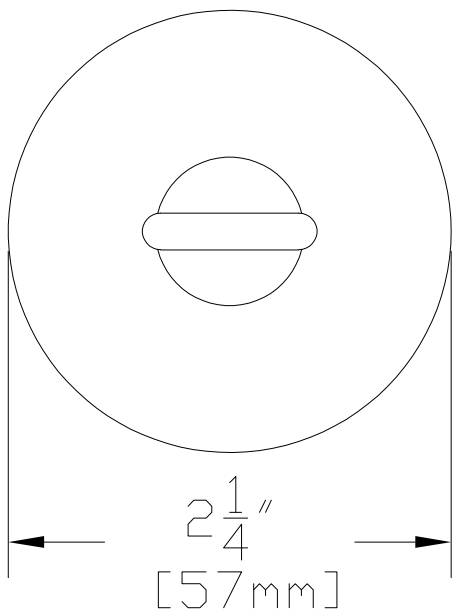

FRONT VIEW

TOP VIEW WITH DIMENSIONS

FEATURES:

- Solid Copper & Brass Construction
- Machine C-Clip to Hold Optional Lens
- High Heat Silicone O-Rings
- Beryllium Socket with 3.5ft 18/2 Power Lead

FINISHES:

- Natural Copper
- Antique
- Dark Antique
- Black
- Verde
- Rust

LAMPS:

- 12 Volt MR-16 in 10, 20, 35 & 50 WATTS with a 12, 24, 36 & 60 Degree Spread. (EXCEPTION: 10 Watt Only Available in 32 Degree Spread)
- LED MR-16's
- 50 Watt Maximum