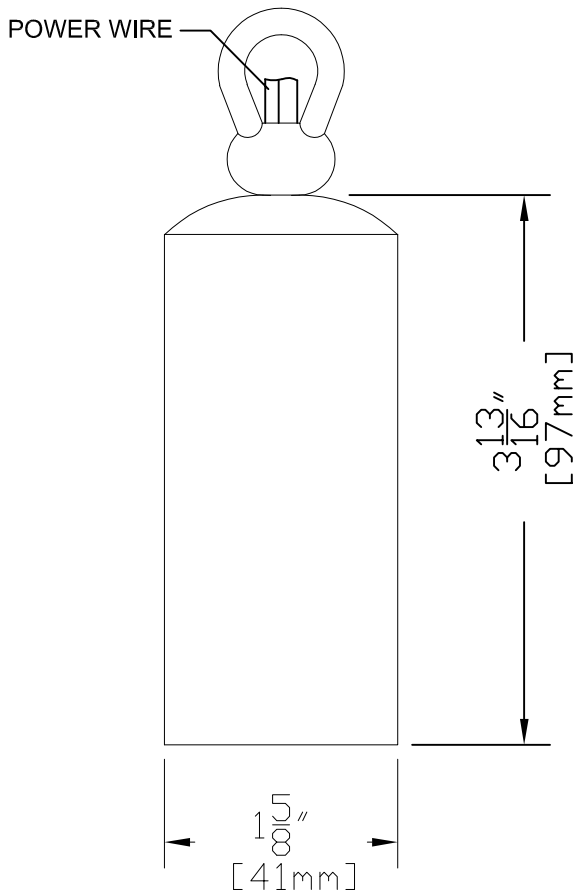

FEATURES:

- Solid Copper & Brass Construction
- High Heat Silicone O-Rings
- Beryllium Socket with 3.5ft 18/2 Power Lead

FINISHES:

- Raw Brass
- Antique
- Dark Antique
- Black
- Verde
- Rust

LAMPS:

- 12 Volt MR-11 in 20 watts with a 10, 17 & 30 Degree Spread
- LED MR-11's
- 20 Watt Maximum

ACCESSORIES:

- MR-11 Honeycomb Louver
- MR-11 Lamp Clip
- MR-11 Colored Lens (Ice Blue, Lavender, Amber, MV Green & Rose)
- 25ft. & 50 ft. 16/2 Leads Available

SIDE VIEW

TOP VIEW

SHOWN IN COPPER

CopperMoon™