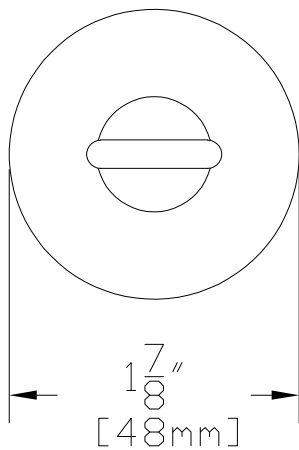

FEATURES:

- Solid Copper & Brass Construction
- High Heat Silicone O-Rings
- Beryllium Socket with 3.5ft 18/2 Power Lead

FINISHES:

- Raw Brass
- Antique
- Dark Antique
- Black
- Verde
- Rust

LAMPS:

- 12 Volt MR-11 in 20 watts with a 10, 17 & 30 Degree Spread
- LED MR-11's
- 20 Watt Maximum

ACCESSORIES:

- MR-11 Honeycomb Louver
- MR-11 Lamp Clip
- MR-11 Colored Lens (Ice Blue, Lavender, Amber, MV Green & Rose)
- 25ft. & 50 ft. 16/2 Leads Available

SIDE VIEW

TOP VIEW

SHOWN IN COPPER

CopperMoon™