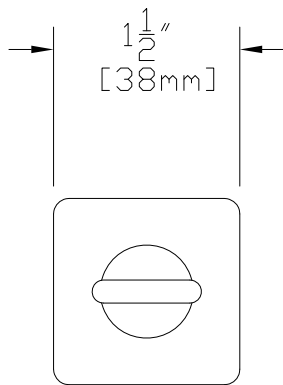

FRONT VIEW

TOP VIEW WITH DIMENSIONS

**FEATURES:**

- Solid Copper & Brass Construction
- High Heat Silicone O-Rings
- Square Housing
- Beryllium Socket with 3.5ft 18/2 Power Lead

**FINISHES:**

- Natural Copper
- Antique
- Dark Antique
- Black
- Verde
- Rust

**LAMPS:**

- 12 Volt, 10 or 20 watt Bi-Pin
- LED Bi-Pin's
- 20 Watt Maximum

**ACCESSORIES:**

- 25ft. & 50 ft. 16/2 Leads Available

SHOWN IN RAW BRASS

901 3rd AVE.  
WEST POINT, GA, 31833  
1.800.727.5483  
www.coppermoon.com

CopperMoon AREA & OTHER  
CM.605

SIZE A	DRAWN BY: CRAIG SANDERS	CLASSIFICATION: AREA & OTHER	REV 1 DATE: 06/16/2016
-----------	----------------------------	---------------------------------	---------------------------