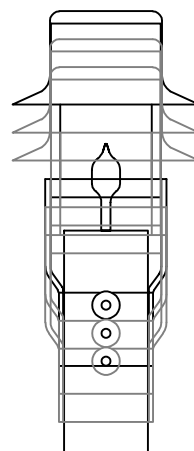

SIDE VIEW WITH DIMENSIONS

TOP VIEW WITH DIMENSIONS

FEATURES:

- Solid Copper Spun Top
- Solid Copper Stem
- Solid Copper 180 Degree Directional Shield
- Brass Adjustable Set Screw
- Porcelain Socket with 4 ft. Lead 18/2 Power Lead

FINISHES:

- Natural Cooper
- Antique
- Dark Antique
- Black
- Verde
- Rust

LAMPS:

- 12 Volt, 10 or 20 watt Bi-Pin
- LED Bi-Pin's
- 20 Watt Maximum

LENS:

- 37.8mm x 2.8mm x 3.5inc CLEAR TEMPERED GLASS

MOUNTING:

- Black ABS Ground Stake 8 1/2" Long with Female 1/2" NPT (STANDARD)
- Brass Threaded (Female 1/2" NPT) or Non-Threaded Ground Stake 9 1/2 " Long
- Brass Threaded (Female 1/2" NPT) or Non-Threaded Flush Mount (Deep or Shallow Housing)
- Copper Stem Risers-1" Diameter (Female 1/2" NPT) or 3/4" Diameter (Female 1/2" NPT)
- Available in custom heights

ACCESSORIES:

- 25ft. & 50 ft. 16/2 Leads Available

SIDE VIEW WITH RANGE

SHOWN IN NATURAL COPPER

		CopperMoon PATH LIGHTS CM.500/20	
901 3rd AVE. WEST POINT, GA. 31833 1.800.727.5483 www.coppermoon.com			
SIZE A	DRAWN BY: CRAIG SANDERS	CLASSIFICATION: PATH LIGHTS	REV 1 DATE: 06/14/2016