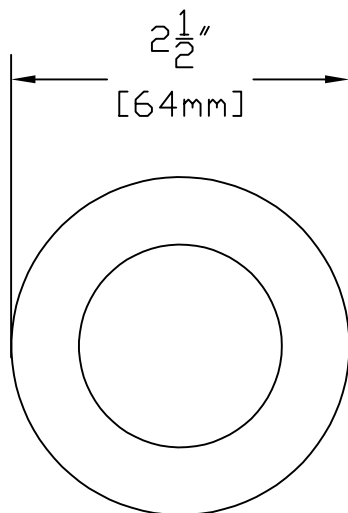

SIDE VIEW WITH DIMENSIONS

TOP VIEW WITH DIMENSIONS

FEATURES:

- Solid Copper Spun Top
- Solid Copper Stem
- Solid Copper 180 Degree Directional Shield
- Brass Adjustable Set Screw
- Porcelain Socket with 4 ft. Lead 18/2 Power Lead

FINISHES:

- Natural Cooper
- Antique
- Dark Antique
- Black
- Verde
- Rust

LAMPS:

- 12 Volt, 10 or 20 watt Bi-Pin
- LED Bi-Pin's
- 20 Watt Maximum

LENS:

- 37.8mm x 2.8mm x 3.5inc CLEAR TEMPERED GLASS

MOUNTING:

- Black ABS Ground Stake 8 1/2" Long with Female 1/2" NPT (STANDARD)
- Brass Threaded (Female 1/2" NPT) or Non-Threaded Ground Stake 9 1/2 " Long
- Brass Threaded (Female 1/2" NPT) or Non-Threaded Flush Mount (Deep or Shallow Housing)
- Copper Stem Risers-1" Diameter (Female 1/2" NPT) or 3/4" Diameter (Female 1/2" NPT)
- Available in custom heights

ACCESSORIES:

- 25ft. & 50 ft. 16/2 Leads Available

SIDE VIEW WITH RANGE

SHOWN IN NATURAL COPPER

		CopperMoon PATH LIGHTS CM.500/20	
901 3rd AVE. WEST POINT, GA. 31833 1.800.727.5483 www.coppermoon.com			
SIZE A	DRAWN BY: CRAIG SANDERS	CLASSIFICATION: PATH LIGHTS	REV 1 DATE: 06/14/2016