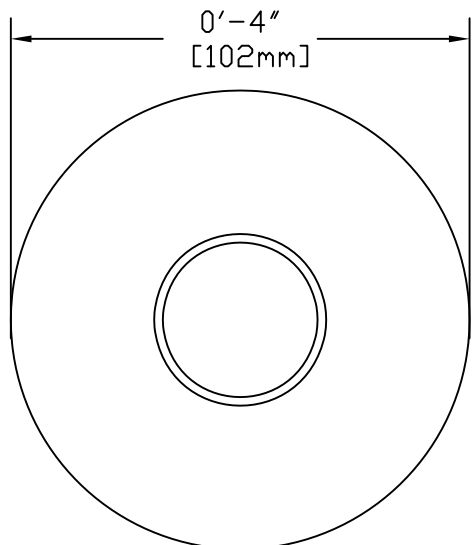

SIDE VIEW WITH DIMENSIONS

TOP VIEW WITH DIMENSIONS

FEATURES:

- Solid Copper Top
- Solid Copper Stem
- Machined Brass Fittings
- Porcelain Socket with 4 ft. Lead

FINISHES:

- Natural Copper
- Antique
- Dark Antique
- Black
- Verde
- Rust

LAMPS:

- 12 Volt, 10 or 20 watt Bi-Pin
- LED Bi-Pin's
- 20 Watt Maximum

LENS:

- 37.4mm x 2.8mm x 1.5in FROSTED TEMPERED GLASS (STANDARD)
- 37.4mm x 2.8mm x 1.5in CLEAR TEMPERED GLASS

MOUNTING:

- Black ABS Ground Stake 8 1/2" Long with Female 1/2" NPT (STANDARD)
- Brass Threaded (Female 1/2" NPT) or Non-Threaded Ground Stake 9 1/2" Long
- Brass Threaded (Female 1/2" NPT) or Non-Threaded Flush Mount (Deep or Shallow Housing)
- Copper Stem Risers-1" Diameter (Female 1/2" NPT) or 3/4" Diameter (Female 1/2" NPT)
- Available in custom heights

ACCESSORIES:

- 25ft. & 50 ft. 16/2 Leads Available

SHOWN IN NATURAL COPPER

901 3rd AVE.
WEST POINT, GA, 31833
1.800.727.5483
www.coppermoon.com

CopperMoon PATH LIGHTS
CM.4012

| | | | |
|-----------|----------------------------|--------------------------------|---------------------------|
| SIZE A | DRAWN BY: CRAIG SANDERS | CLASSIFICATION: PATH LIGHTS | REV 1 DATE: 06/14/2016 |
|-----------|----------------------------|--------------------------------|---------------------------|