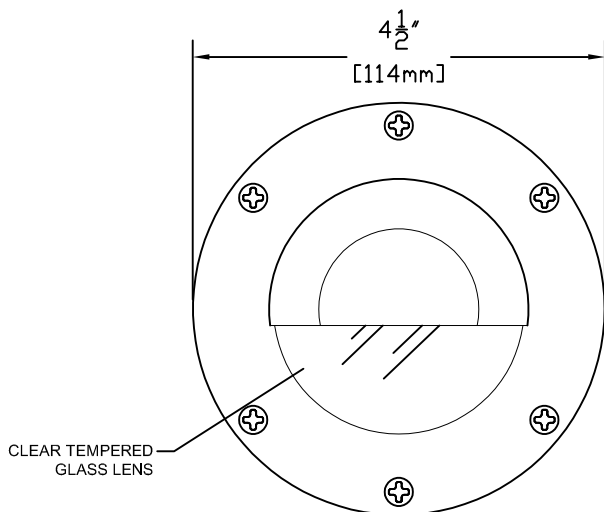

SIDE VIEW WITH ROTATION

SIDE VIEW WITH DIMENSIONS

TOP VIEW WITH DIMENSIONS

FEATURES:

- Die Cast Brass Housing
- Die Cast Brass 180 Degree Eyebrow Shield
- High Heat Gasket
- Beryllium Articulating 15 Degree +/- Socket with 6 ft. 18/3 Power Lead

FINISHES:

- Raw Brass
- Antique
- Dark Antique
- Black
- Verde
- Rust

LAMPS:

- 12 Volt MR-16 in 10, 20, 35 & 50 WATTS with a 12, 24, 36 & 60 Degree Spread. (EXCEPTION: 10 Watt Only Available in 32 Degree Spread)
- LED MR-16's
- 50 Watt Maximum

LENS:

- 5 mm CLEAR FORGED BOROSILICATE GLASS

ACCESSORIES:

- MR-16 Honeycomb Louver
- MR-16 Lamp Clip
- MR-16 Clear Spread Lens
- MR-16 Prismatic Lens
- MR-16 Colored Lens (Ice Blue, Lavender, Amber, MV Green, Red or Rose)
- 25ft. & 50 ft. 16/2 Leads Available