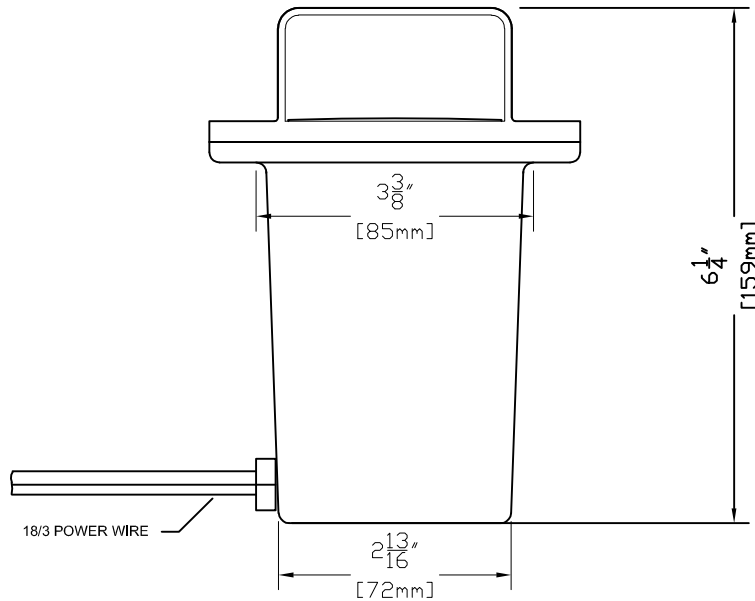

SIDE VIEW WITH ROTATION

SIDE VIEW WITH DIMENSIONS

TOP VIEW WITH DIMENSIONS

FEATURES:

- Die Cast Brass Housing
- Die Cast Brass 180 Degree Eyebrow Shield
- High Heat Gasket
- Beryllium Articulating 15 Degree +/- Socket with 6 ft. 18/3 Power Lead

FINISHES:

- Raw Brass
- Antique
- Dark Antique
- Black
- Verde
- Rust

LAMPS:

- 12 Volt MR-16 in 10, 20, 35 & 50 WATTS with a 12, 24, 36 & 60 Degree Spread. (EXCEPTION: 10 Watt Only Available in 32 Degree Spread)
- LED MR-16's
- 50 Watt Maximum

LENS:

- 5 mm CLEAR FORGED BOROSILICATE GLASS

ACCESSORIES:

- MR-16 Honeycomb Louver
- MR-16 Lamp Clip
- MR-16 Clear Spread Lens
- MR-16 Prismatic Lens
- MR-16 Colored Lens (Ice Blue, Lavender, Amber, MV Green, Red or Rose)
- 25ft. & 50 ft. 16/2 Leads Available