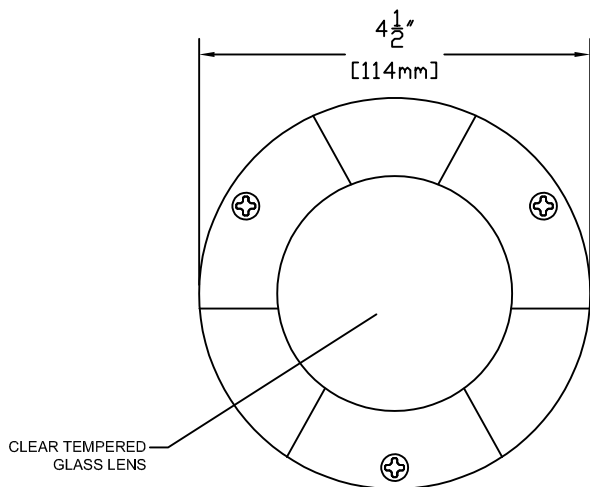

LAMPS:

- 12 Volt MR-16 in 10, 20, 35 & 50 WATTS with a 12, 24, 36 & 60 Degree Spread. (EXCEPTION: 10 Watt Only Available in 32 Degree Spread)
- LED MR-16's
- 50 Watt Maximum

LENS:

- 5 mm CLEAR FORGED BOROSILICATE GLASS

ACCESSORIES:

- MR-16 Honeycomb Louver
- MR-16 Lamp Clip
- MR-16 Clear Spread Lens
- MR-16 Prismatic Lens
- MR-16 Colored Lens (Ice Blue, Lavender, Amber, MV Green, Red or Rose)
- 25ft. & 50 ft. 16/2 Leads Available

SIDE VIEW WITH ROTATION

SIDE VIEW WITH DIMENSIONS

TOP VIEW WITH DIMENSIONS

SHOWN IN ANTIQUE FINISH

		CopperMoon WELL & INGROUND CM.391	
901 3rd AVE. WEST POINT, GA. 31833 1.800.727.5483 www.coppermoon.com			
SIZE A	DRAWN BY: CRAIG SANDERS	CLASSIFICATION: WELL & INGROUND	REV 1 DATE: 06/15/2016