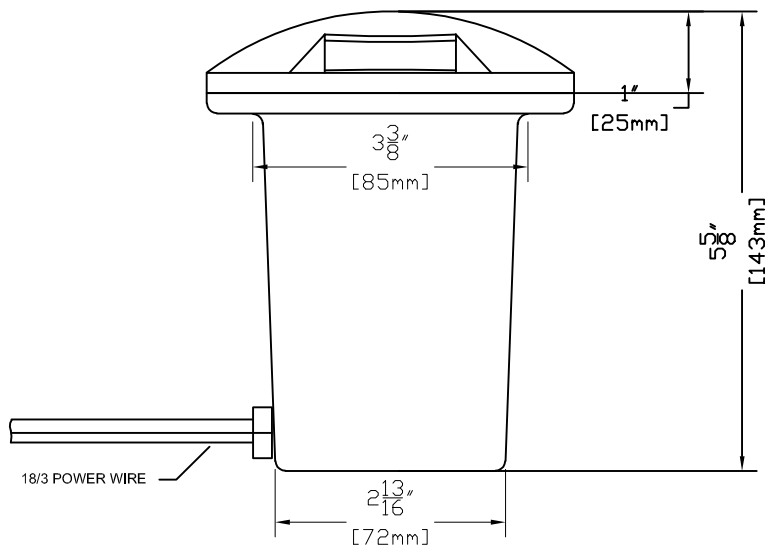

LAMPS:

- 12 Volt MR-16 in 10, 20, 35 & 50 WATTS with a 12, 24, 36 & 60 Degree Spread. (EXCEPTION: 10 Watt Only Available in 32 Degree Spread)
- LED MR-16's
- 50 Watt Maximum

LENS:

- 5 mm CLEAR FORGED BOROSILICATE GLASS

SIDE VIEW WITH ROTATION

SIDE VIEW WITH DIMENSIONS

TOP VIEW WITH DIMENSIONS

SHOWN IN ANTIQUE FINISH

		CopperMoon WELL & INGROUND CM.391	
901 3rd AVE. WEST POINT, GA. 31833 1.800.727.5483 www.coppermoon.com			
SIZE A	DRAWN BY: CRAIG SANDERS	CLASSIFICATION: WELL & INGROUND	REV 1 DATE: 06/15/2016