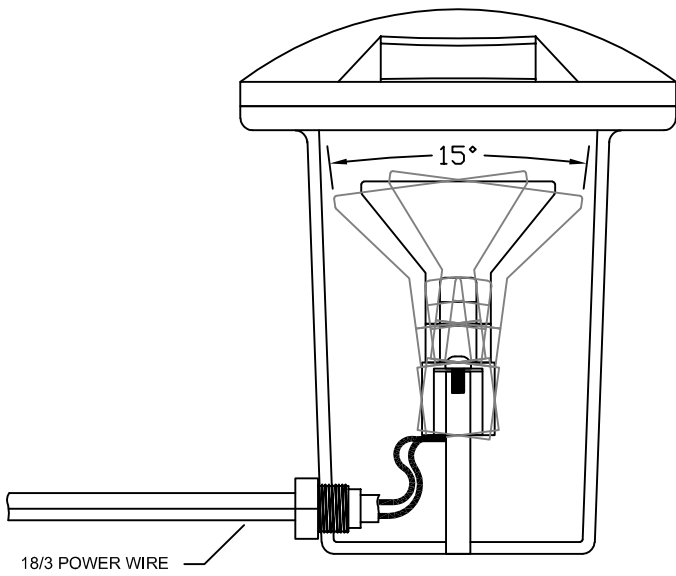

FEATURES:

- Die Cast Brass Housing
- Die Cast Brass Low Profile Beacon Top with 3 Open Ports
- High Heat Gasket
- Beryllium Articulating 15 Degree +/- Socket with 6 ft. 18/3 Power Lead

FINISHES:

- Raw Brass
- Antique
- Dark Antique
- Black
- Verde
- Rust

LAMPS:

- 12 Volt MR-16 in 10, 20, 35 & 50 WATTS with a 12, 24, 36 & 60 Degree Spread. (EXCEPTION: 10 Watt Only Available in 32 Degree Spread)
- LED MR-16's
- 50 Watt Maximum

LENS:

- 5 mm CLEAR FORGED BOROSILICATE GLASS

ACCESSORIES:

- MR-16 Honeycomb Louver
- MR-16 Lamp Clip
- MR-16 Clear Spread Lens
- MR-16 Prismatic Lens
- MR-16 Colored Lens (Ice Blue, Lavender, Amber, MV Green, Red or Rose)
- 25ft. & 50 ft. 16/2 Leads Available

SIDE VIEW WITH ROTATION

SIDE VIEW WITH DIMENSIONS

TOP VIEW WITH DIMENSIONS

SHOWN IN ANTIQUE FINISH

		CopperMoon WELL & INGROUND CM.391	
901 3rd AVE. WEST POINT, GA. 31833 1.800.727.5483 www.coppermoon.com			
SIZE A	DRAWN BY: CRAIG SANDERS	CLASSIFICATION: WELL & INGROUND	REV 1 DATE: 06/15/2016