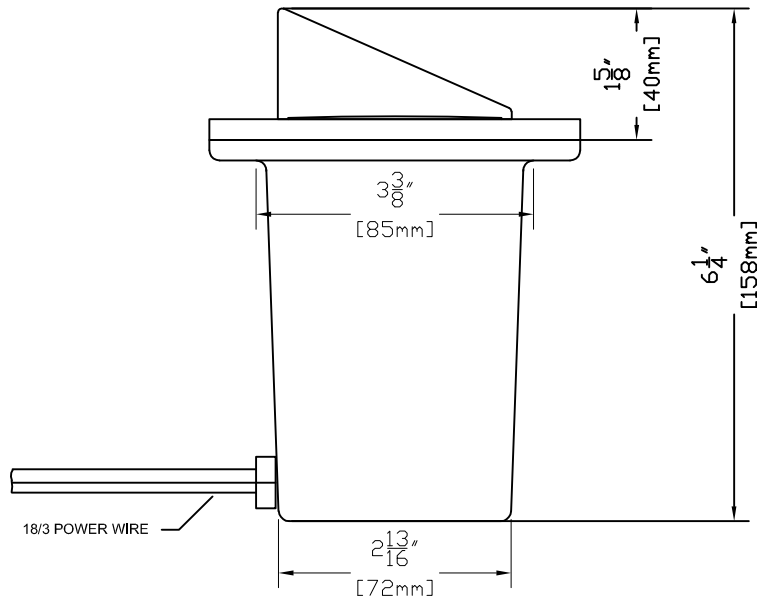

SIDE VIEW WITH ROTATION

SIDE VIEW WITH DIMENSIONS

TOP VIEW WITH DIMENSIONS

FEATURES:

- Die Cast Brass Housing
- Die Cast Ring
- High Heat Gasket
- Beryllium Articulating 15 Degree +/- Socket with 6 ft. 18/3 Power Lead

FINISHES:

- Raw Brass
- Antique
- Dark Antique
- Black
- Verde
- Rust

LAMPS:

- 12 Volt MR-16 in 10, 20, 35 & 50 WATTS with a 12, 24, 36 & 60 Degree Spread. (EXCEPTION: 10 Watt Only Available in 32 Degree Spread)
- LED MR-16's
- 50 Watt Maximum

LENS:

- 5 mm CLEAR FORGED BOROSILICATE GLASS

ACCESSORIES:

- MR-16 Honeycomb Louver
- MR-16 Lamp Clip
- MR-16 Clear Spread Lens
- MR-16 Prismatic Lens
- MR-16 Colored Lens (Ice Blue, Lavender, Amber, MV Green, Red or Rose)
- Die Cast Brass Eyebrow/Shroud
- 25ft. & 50 ft. 16/2 Leads Available

SHOWN IN RAW BRASS

		CopperMoon WELL & INGROUND CM.390	
901 3rd AVE. WEST POINT, GA. 31833 1.800.727.5483 www.coppermoon.com			
SIZE A	DRAWN BY: CRAIG SANDERS	CLASSIFICATION: WELL & INGROUND	REV 1 DATE: 06/15/2016