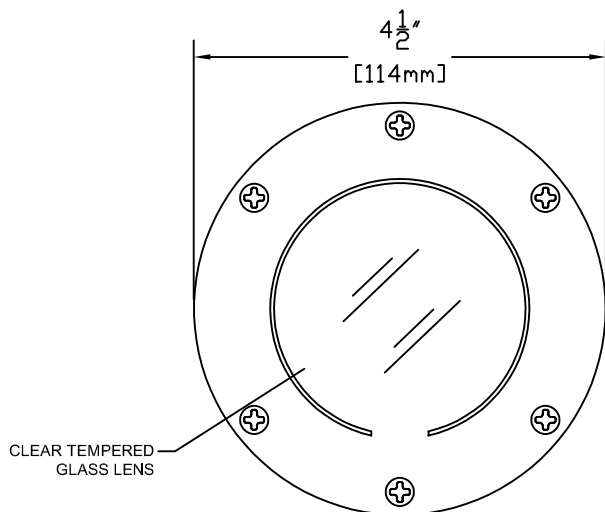

SIDE VIEW WITH ROTATION

SIDE VIEW WITH DIMENSIONS

TOP VIEW WITH DIMENSIONS

FEATURES:

- Die Cast Brass Housing
- Die Cast Ring
- High Heat Gasket
- Beryllium Articulating 15 Degree +/- Socket with 6 ft. 18/3 Power Lead

FINISHES:

- Raw Brass
- Antique
- Dark Antique
- Black
- Verde
- Rust

LAMPS:

- 12 Volt MR-16 in 10, 20, 35 & 50 WATTS with a 12, 24, 36 & 60 Degree Spread. (EXCEPTION: 10 Watt Only Available in 32 Degree Spread)
- LED MR-16's
- 50 Watt Maximum

LENS:

- 5 mm CLEAR FORGED BOROSILICATE GLASS

ACCESSORIES:

- MR-16 Honeycomb Louver
- MR-16 Lamp Clip
- MR-16 Clear Spread Lens
- MR-16 Prismatic Lens
- MR-16 Colored Lens (Ice Blue, Lavender, Amber, MV Green, Red or Rose)
- Die Cast Brass Eyebrow/Shroud
- 25ft. & 50 ft. 16/2 Leads Available

SHOWN IN RAW BRASS

		CopperMoon WELL & INGROUND CM.390	
901 3rd AVE. WEST POINT, GA. 31833 1.800.727.5483 www.coppermoon.com			
SIZE A	DRAWN BY: CRAIG SANDERS	CLASSIFICATION: WELL & INGROUND	REV 1 DATE: 06/15/2016