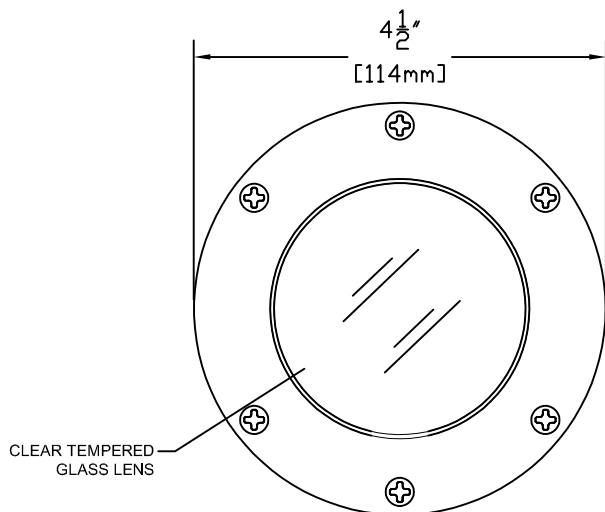

SIDE VIEW WITH ROTATION

SIDE VIEW WITH DIMENSIONS

TOP VIEW WITH DIMENSIONS

FEATURES:

- Die Cast Brass Housing
- Die Cast Ring
- High Heat Gasket
- Beryllium Articulating 15 Degree +/- Socket with 6 ft. 18/3 Power Lead

FINISHES:

- Raw Brass
- Antique
- Dark Antique
- Black
- Verde
- Rust

LAMPS:

- 12 Volt MR-16 in 10, 20, 35 & 50 WATTS with a 12, 24, 36 & 60 Degree Spread. (EXCEPTION: 10 Watt Only Available in 32 Degree Spread)
- LED MR-16's
- 50 Watt Maximum

LENS:

- 5 mm CLEAR FORGED BOROSILICATE GLASS

ACCESSORIES:

- MR-16 Honeycomb Louver
- MR-16 Lamp Clip
- MR-16 Clear Spread Lens
- MR-16 Prismatic Lens
- MR-16 Colored Lens (Ice Blue, Lavender, Amber, MV Green, Red or Rose)
- Die Cast Brass Eyebrow/Shroud
- 25ft. & 50 ft. 16/2 Leads Available

SHOWN IN RAW BRASS

		CopperMoon WELL & INGROUND CM.390 RING	
901 3rd AVE. WEST POINT, GA. 31833 1.800.727.5483 www.coppermoon.com			
SIZE A	DRAWN BY: CRAIG SANDERS	CLASSIFICATION: WELL & INGROUND	REV 0 DATE: 08/15/2016