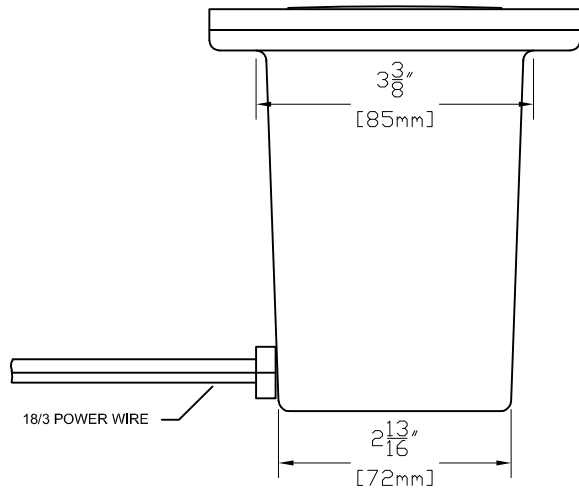

SIDE VIEW WITH ROTATION

SIDE VIEW WITH DIMENSIONS

TOP VIEW WITH DIMENSIONS

FEATURES:

- Die Cast Brass Housing
- Die Cast Ring
- High Heat Gasket
- Beryllium Articulating 15 Degree +/- Socket with 6 ft. 18/3 Power Lead

FINISHES:

- Raw Brass
- Antique
- Dark Antique
- Black
- Verde
- Rust

LAMPS:

- 12 Volt MR-16 in 10, 20, 35 & 50 WATTS with a 12, 24, 36 & 60 Degree Spread. (EXCEPTION: 10 Watt Only Available in 32 Degree Spread)
- LED MR-16's
- 50 Watt Maximum

SHOWN IN RAW BRASS

		CopperMoon WELL & INGROUND CM.390 RING	
901 3rd AVE. WEST POINT, GA. 31833 1.800.727.5483 www.coppermoon.com			
SIZE A	DRAWN BY: CRAIG SANDERS	CLASSIFICATION: WELL & INGROUND	REV 0 DATE: 08/15/2016