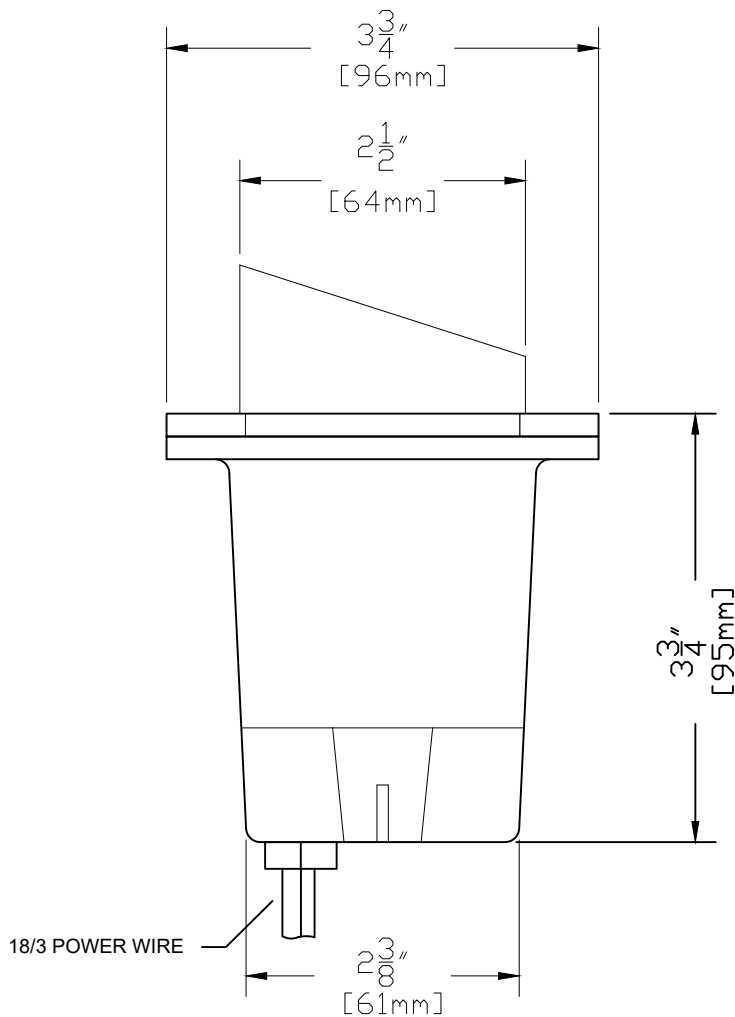

FEATURES:

- Die Cast Brass Housing
- Die Cast Brass Shroud
- Corrosion Resistant PVC Material
- High Heat Gasket

FINISHES:

- Raw Brass
- Antique
- Dark Antique
- Black
- Verde
- Rust

LAMPS:

- 12 Volt MR-16 in 10, 20 & 35 WATTS with a 12, 24, 36 & 60 Degree Spread. (EXCEPTION: 10 Watt Only Available in 32 Degree Spread)
- LED MR-16's
- 35 Watt Maximum

LENS:

- 8 mm Soda Lime Glass

ACCESSORIES:

- MR-16 Honeycomb Louver
- MR-16 Lamp Clip
- MR-16 Clear Spread Lens
- MR-16 Prismatic Lens
- MR-16 Colored Lens (Ice Blue, Lavender, Amber, MV Green, Red or Rose)
- Die Cast Brass Eyebrow/Shroud
- 25ft. & 50 ft. 16/2 Leads Available

SIDE VIEW WITH DIMENSIONS

CM.370 TOP VIEW

CM.370 SHOWN IN RAW BRASS

		CopperMoon WELL & INGROUND CM.370	
901 3rd AVE. WEST POINT, GA. 31833 1.800.727.5483 www.coppermoon.com			
SIZE A	DRAWN BY: CRAIG SANDERS	CLASSIFICATION: WELL & INGROUND	REV 01 DATE: 06/11/2019