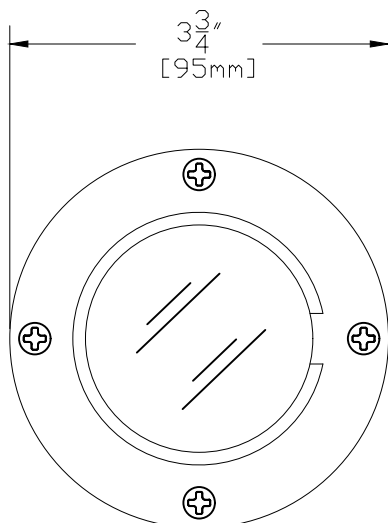

FEATURES:

- Die Cast Brass Housing
- Die Cast Brass Shroud
- Corrosion Resistant PVC Material
- High Heat Gasket

FINISHES:

- Raw Brass
- Antique
- Dark Antique
- Black
- Verde
- Rust

LAMPS:

- 12 Volt MR-16 in 10, 20 & 35 WATTS with a 12, 24, 36 & 60 Degree Spread. (EXCEPTION: 10 Watt Only Available in 32 Degree Spread)
- LED MR-16's
- 35 Watt Maximum

LENS:

- 8 mm Soda Lime Glass

ACCESSORIES:

- MR-16 Honeycomb Louver
- MR-16 Lamp Clip
- MR-16 Clear Spread Lens
- MR-16 Prismatic Lens
- MR-16 Colored Lens (Ice Blue, Lavender, Amber, MV Green, Red or Rose)
- Die Cast Brass Eyebrow/Shroud
- 25ft. & 50 ft. 16/2 Leads Available

SIDE VIEW WITH DIMENSIONS

CM.370 TOP VIEW

CM.370 SHOWN IN RAW BRASS

		CopperMoon WELL & INGROUND CM.370	
901 3rd AVE. WEST POINT, GA. 31833 1.800.727.5483 www.coppermoon.com			
SIZE A	DRAWN BY: CRAIG SANDERS	CLASSIFICATION: WELL & INGROUND	REV 01 DATE: 06/11/2019