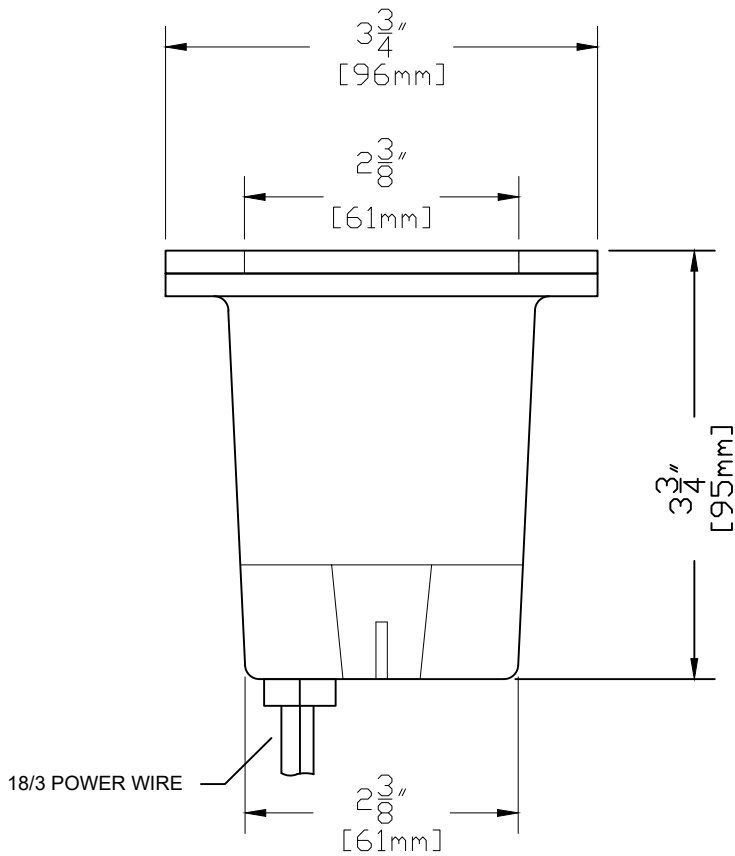

FEATURES:

- Die Cast Brass Housing
- Die Cast Brass Ring
- Corrosion Resistant PVC Material
- High Heat Gasket

FINISHES:

- Raw Brass
- Antique
- Dark Antique
- Black
- Verde
- Rust

LAMPS:

- 12 Volt MR-16 in 10, 20 & 35 WATTS with a 12, 24, 36 & 60 Degree Spread. (EXCEPTION: 10 Watt Only Available in 32 Degree Spread)
- LED MR-16's
- 35 Watt Maximum

LENS:

- 8 mm Soda Lime Glass

ACCESSORIES:

- MR-16 Honeycomb Louver
- MR-16 Lamp Clip
- MR-16 Clear Spread Lens
- MR-16 Prismatic Lens
- MR-16 Colored Lens (Ice Blue, Lavender, Amber, MV Green, Red or Rose)
- Die Cast Brass Eyebrow/Shroud
- 25ft. & 50 ft. 16/2 Leads Available

SIDE VIEW WITH DIMENSIONS

CM.370-R TOP VIEW

CM.370-R SHOWN IN RAW BRASS

		CopperMoon WELL & INGROUND CM.370-R	
901 3rd AVE. WEST POINT, GA. 31833 1.800.727.5483 www.coppermoon.com			
SIZE A	DRAWN BY: CRAIG SANDERS	CLASSIFICATION: WELL & INGROUND	REV 01 DATE: 06/11/2019