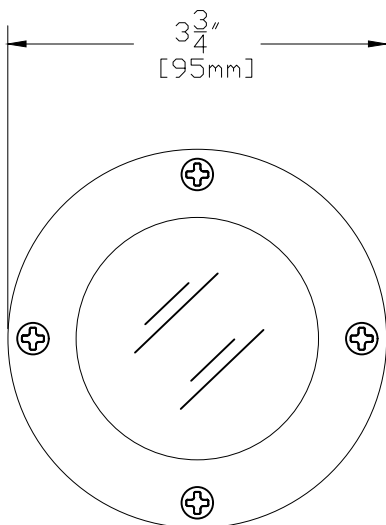

FEATURES:

- Die Cast Brass Housing
- Die Cast Brass Ring
- Corrosion Resistant PVC Material
- High Heat Gasket

FINISHES:

- Raw Brass
- Antique
- Dark Antique
- Black
- Verde
- Rust

LAMPS:

- 12 Volt MR-16 in 10, 20 & 35 WATTS with a 12, 24, 36 & 60 Degree Spread. (EXCEPTION: 10 Watt Only Available in 32 Degree Spread)
- LED MR-16's
- 35 Watt Maximum

LENS:

- 8 mm Soda Lime Glass

ACCESSORIES:

- MR-16 Honeycomb Louver
- MR-16 Lamp Clip
- MR-16 Clear Spread Lens
- MR-16 Prismatic Lens
- MR-16 Colored Lens (Ice Blue, Lavender, Amber, MV Green, Red or Rose)
- Die Cast Brass Eyebrow/Shroud
- 25ft. & 50 ft. 16/2 Leads Available

SIDE VIEW WITH DIMENSIONS

CM.370-R TOP VIEW

CM.370-R SHOWN IN RAW BRASS

		CopperMoon WELL & INGROUND CM.370-R	
901 3rd AVE. WEST POINT, GA. 31833 1.800.727.5483 www.coppermoon.com			
SIZE A	DRAWN BY: CRAIG SANDERS	CLASSIFICATION: WELL & INGROUND	REV 01 DATE: 06/11/2019