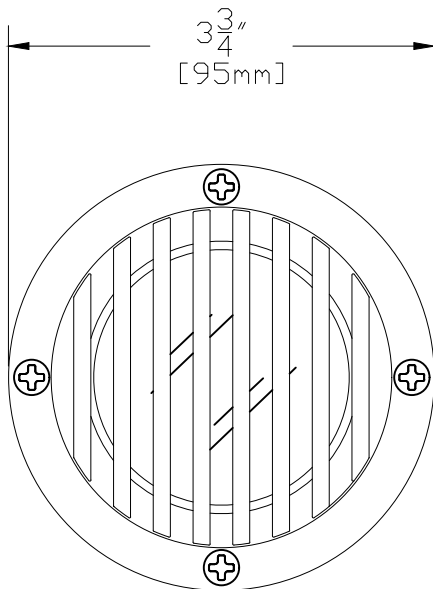

**FEATURES:**

- Die Cast Brass Housing
- Die Cast Brass Grate
- Corrosion Resistant PVC Material
- High Heat Gasket

**FINISHES:**

- Raw Brass
- Antique
- Dark Antique
- Black
- Verde
- Rust

**LAMPS:**

- 12 Volt MR-16 in 10, 20 & 35 WATTS with a 12, 24, 36 & 60 Degree Spread. (EXCEPTION: 10 Watt Only Available in 32 Degree Spread)
- LED MR-16's
- 35 Watt Maximum

**LENS:**

- 8 mm Soda Lime Glass

**ACCESSORIES:**

- MR-16 Honeycomb Louver
- MR-16 Lamp Clip
- MR-16 Clear Spread Lens
- MR-16 Prismatic Lens
- MR-16 Colored Lens ( Ice Blue, Lavender, Amber, MV Green, Red or Rose)
- Die Cast Brass Eyebrow/Shroud
- 25ft. & 50 ft. 16/2 Leads Available

SIDE VIEW WITH DIMENSIONS

CM.370-G TOP VIEW

CM.370-G SHOWN IN RAW BRASS

		<b>CopperMoon WELL &amp; INGROUND</b> <b>CM.370-G</b>	
901 3rd AVE. WEST POINT, GA. 31833 1.800.727.5483 <a href="http://www.coppermoon.com">www.coppermoon.com</a>			
SIZE A	DRAWN BY: CRAIG SANDERS	CLASSIFICATION: WELL & INGROUND	REV 01 DATE: 06/11/2019