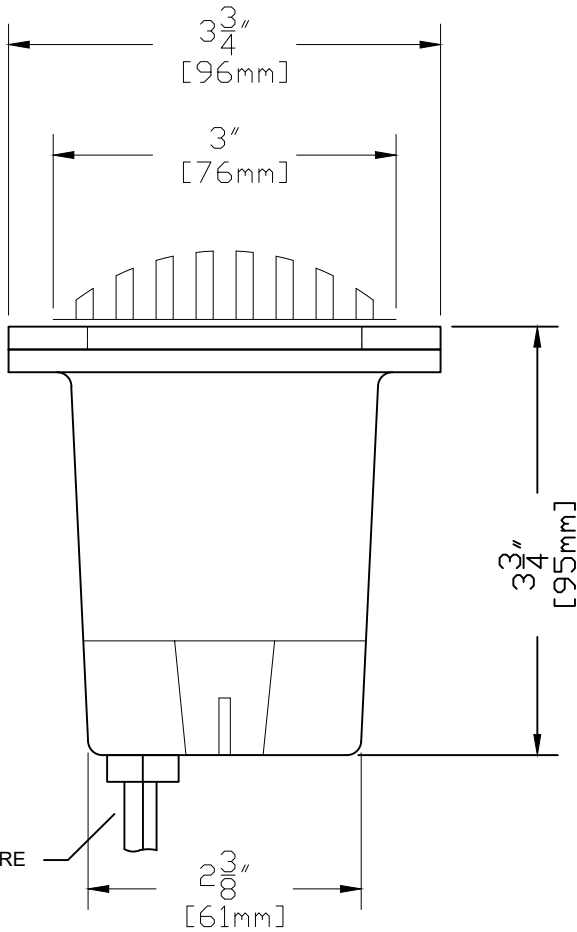

**FEATURES:**

- Die Cast Brass Housing
- Die Cast Brass Grate
- Corrosion Resistant PVC Material
- High Heat Gasket

**FINISHES:**

- Raw Brass
- Antique
- Dark Antique
- Black
- Verde
- Rust

**LAMPS:**

- 12 Volt MR-16 in 10, 20 & 35 WATTS with a 12, 24, 36 & 60 Degree Spread. (EXCEPTION: 10 Watt Only Available in 32 Degree Spread)
- LED MR-16's
- 35 Watt Maximum

**LENS:**

- 8 mm Soda Lime Glass

**ACCESSORIES:**

- MR-16 Honeycomb Louver
- MR-16 Lamp Clip
- MR-16 Clear Spread Lens
- MR-16 Prismatic Lens
- MR-16 Colored Lens ( Ice Blue, Lavender, Amber, MV Green, Red or Rose)
- Die Cast Brass Eyebrow/Shroud
- 25ft. & 50 ft. 16/2 Leads Available

SIDE VIEW WITH DIMENSIONS

CM.370-G TOP VIEW

CM.370-G SHOWN IN RAW BRASS

		<b>CopperMoon WELL &amp; INGROUND</b> <b>CM.370-G</b>	
901 3rd AVE. WEST POINT, GA. 31833 1.800.727.5483 <a href="http://www.coppermoon.com">www.coppermoon.com</a>			
SIZE A	DRAWN BY: CRAIG SANDERS	CLASSIFICATION: WELL & INGROUND	REV 01 DATE: 06/11/2019