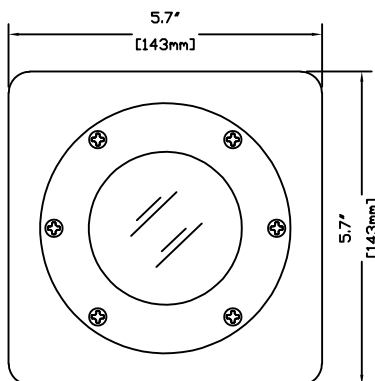

SIDE VIEW WITH ROTATION

SIDE VIEW WITH DIMENSIONS

CM.360 TOP VIEW

**FEATURES:**

- Die Cast Brass Housing
- Die Cast Flush Mount Plate
- Die Cast Brass Ring
- Corrosion Resistant PVC Material
- High Heat Gasket
- Beryllium Articulating 15 Degree +/- Socket with 6 ft. 18/3 Power Lead

**FINISHES:**

- Raw Brass
- Antique
- Dark Antique
- Black
- Verde
- Rust

**LAMPS:**

- 12 Volt MR-16 in 10, 20, 35 & 50 WATTS with a 12, 24, 36 & 60 Degree Spread. (EXCEPTION: 10 Watt Only Available in 32 Degree Spread)
- LED MR-16's
- 50 Watt Maximum

**LENS:**

- 5 mm Flat Clear Forged Borosilicate Glass

**ACCESSORIES:**

- MR-16 Honeycomb Louver
- MR-16 Lamp Clip
- MR-16 Clear Spread Lens
- MR-16 Prismatic Lens
- MR-16 Colored Lens ( Ice Blue, Lavender, Amber, MV Green, Red or Rose)
- Die Cast Brass Eyebrow/Shroud
- 25ft. & 50 ft. 16/2 Leads Available

CM.360 SHOWN IN RAW BRASS

		<b>CopperMoon WELL &amp; INGROUND CM.360</b>	
901 3rd AVE. WEST POINT, GA. 31833 1.800.727.5483 <a href="http://www.coppermoon.com">www.coppermoon.com</a>			
SIZE A	DRAWN BY: CRAIG SANDERS	CLASSIFICATION: WELL & INGROUND	REV 1 DATE: 09/04/2016