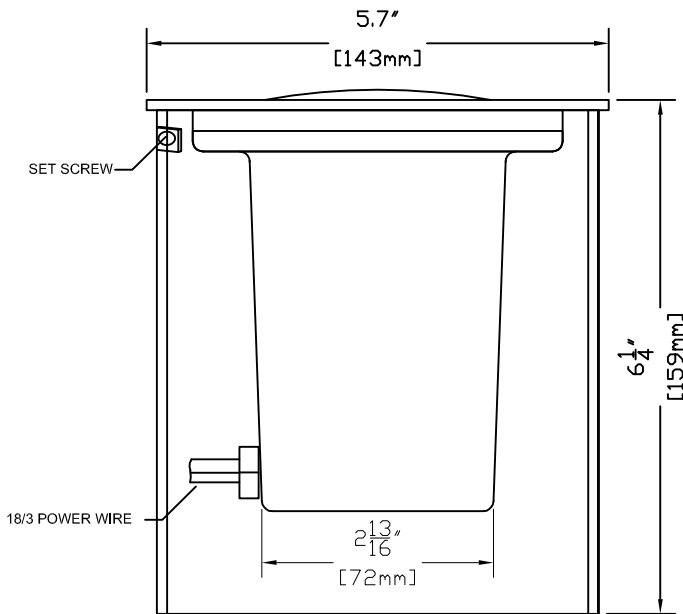

SIDE VIEW WITH ROTATION

SIDE VIEW WITH DIMENSIONS

CM.360 TOP VIEW

**FEATURES:**

- Die Cast Brass Housing
- Die Cast Flush Mount Plate
- Die Cast Brass Ring
- Corrosion Resistant PVC Material
- High Heat Gasket
- Beryllium Articulating 15 Degree +/- Socket with 6 ft. 18/3 Power Lead

**FINISHES:**

- Raw Brass
- Antique
- Dark Antique
- Black
- Verde
- Rust

**LAMPS:**

- 12 Volt MR-16 in 10, 20, 35 & 50 WATTS with a 12, 24, 36 & 60 Degree Spread. (EXCEPTION: 10 Watt Only Available in 32 Degree Spread)
- LED MR-16's
- 50 Watt Maximum

**LENS:**

- 5 mm Flat Clear Forged Borosilicate Glass

**ACCESSORIES:**

- MR-16 Honeycomb Louver
- MR-16 Lamp Clip
- MR-16 Clear Spread Lens
- MR-16 Prismatic Lens
- MR-16 Colored Lens ( Ice Blue, Lavender, Amber, MV Green, Red or Rose)
- Die Cast Brass Eyebrow/Shroud
- 25ft. & 50 ft. 16/2 Leads Available

CM.360 SHOWN IN RAW BRASS

		<b>CopperMoon WELL &amp; INGROUND CM.360</b>	
901 3rd AVE. WEST POINT, GA. 31833 1.800.727.5483 <a href="http://www.coppermoon.com">www.coppermoon.com</a>			
SIZE A	DRAWN BY: CRAIG SANDERS	CLASSIFICATION: WELL & INGROUND	REV 1 DATE: 09/04/2016