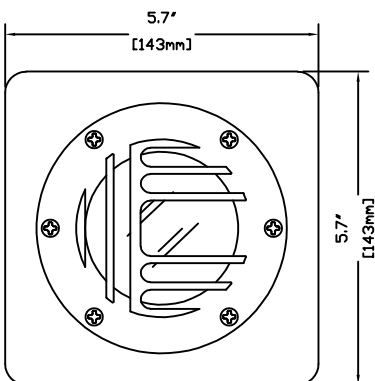

SIDE VIEW WITH ROTATION

SIDE VIEW WITH DIMENSIONS

CM.360-G TOP VIEW

**FEATURES:**

- Die Cast Brass Housing
- Die Cast Flush Mount Plate
- Die Cast Brass Grate
- Corrosion Resistant PVC Material
- High Heat Gasket
- Beryllium Articulating 15 Degree +/- Socket with 6 ft. 18/3 Power Lead

**FINISHES:**

- Raw Brass
- Antique
- Dark Antique
- Black
- Verde
- Rust

**LAMPS:**

- 12 Volt MR-16 in 10, 20, 35 & 50 WATTS with a 12, 24, 36 & 60 Degree Spread. (EXCEPTION: 10 Watt Only Available in 32 Degree Spread)
- LED MR-16's
- 50 Watt Maximum

**LENS:**

- 5 mm Convex Clear Forged Borosilicate Glass

**ACCESSORIES:**

- MR-16 Honeycomb Louver
- MR-16 Lamp Clip
- MR-16 Clear Spread Lens
- MR-16 Prismatic Lens
- MR-16 Colored Lens ( Ice Blue, Lavender, Amber, MV Green, Red or Rose)
- Die Cast Brass Eyebrow/Shroud
- 25ft. & 50 ft. 16/2 Leads Available

CM.360-G SHOWN IN RAW BRASS

		<b>CopperMoon WELL &amp; INGROUND</b> <b>CM.360-G</b>	
901 3rd AVE. WEST POINT, GA. 31833 1.800.727.5483 <a href="http://www.coppermoon.com">www.coppermoon.com</a>			
SIZE A	DRAWN BY: CRAIG SANDERS	CLASSIFICATION: WELL & INGROUND	DATE: 08/04/2016