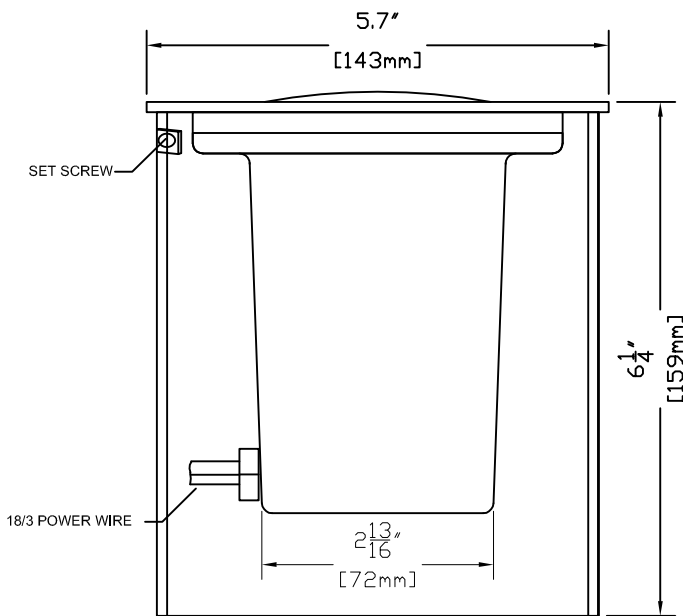

SIDE VIEW WITH ROTATION

SIDE VIEW WITH DIMENSIONS

CM.360-G TOP VIEW

**FEATURES:**

- Die Cast Brass Housing
- Die Cast Flush Mount Plate
- Die Cast Brass Grate
- Corrosion Resistant PVC Material
- High Heat Gasket
- Beryllium Articulating 15 Degree +/- Socket with 6 ft. 18/3 Power Lead

**FINISHES:**

- Raw Brass
- Antique
- Dark Antique
- Black
- Verde
- Rust

**LAMPS:**

- 12 Volt MR-16 in 10, 20, 35 & 50 WATTS with a 12, 24, 36 & 60 Degree Spread. (EXCEPTION: 10 Watt Only Available in 32 Degree Spread)
- LED MR-16's
- 50 Watt Maximum

**LENS:**

- 5 mm Convex Clear Forged Borosilicate Glass

**ACCESSORIES:**

- MR-16 Honeycomb Louver
- MR-16 Lamp Clip
- MR-16 Clear Spread Lens
- MR-16 Prismatic Lens
- MR-16 Colored Lens ( Ice Blue, Lavender, Amber, MV Green, Red or Rose)
- Die Cast Brass Eyebrow/Shroud
- 25ft. & 50 ft. 16/2 Leads Available

CM.360-G SHOWN IN RAW BRASS

		<b>CopperMoon WELL &amp; INGROUND</b> <b>CM.360-G</b>	
901 3rd AVE. WEST POINT, GA. 31833 1.800.727.5483 <a href="http://www.coppermoon.com">www.coppermoon.com</a>			
SIZE A	DRAWN BY: CRAIG SANDERS	CLASSIFICATION: WELL & INGROUND	DATE: 08/04/2016