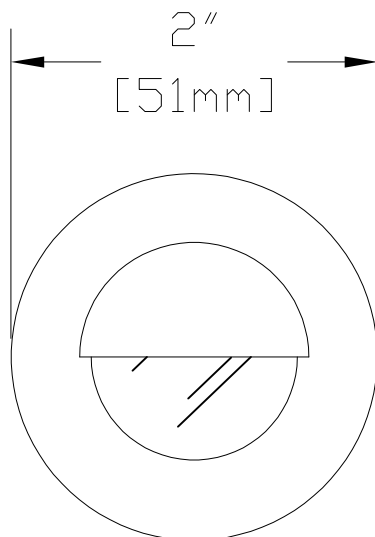

18/2 POWER WIRE

SIDE VIEW

FRONT VIEW

**FEATURES:**

- Die Cast Brass Construction
- Die Cast Brass Eyebrow
- High Heat Gasket
- Beryllium Socket with 3.5ft 18/2 Power Lead
- 1 5/8" Core Hole Dimensions for Install

**FINISHES:**

- Raw Brass
- Antique
- Dark Antique
- Black
- Verde
- Rust

**LAMPS:**

- LED MR-8 or MR-11 ONLY
- 20 Watt Maximum

**LENS:**

- 34.5 x 5mm FROSTED SODA LIME GLASS

**ACCESSORIES:**

- Flush Mount Ring
- 25ft. & 50 ft. 16/2 Leads Available

SHOWN IN RAW FINISH

901 3rd AVE.  
WEST POINT, GA. 31833  
1.800.727.5483  
www.coppermoon.com

CopperMoon AREA & OTHER  
CM.340

SIZE A	DRAWN BY: CRAIG SANDERS	CLASSIFICATION: DIRECTIONAL	REV 1 DATE: 06/16/2016
-----------	----------------------------	--------------------------------	---------------------------